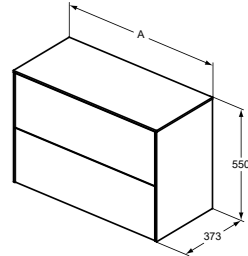

BASIN UNIT – 2 DRAWERS WITHOUT WORKTOP

MODEL	FINISHING	SKU
120X50X55cm	Matt White	T3945Y1
100X50X55cm	Matt White	T4357Y1
80X50X55cm	Matt White	T4356Y1
60X50X55cm	Matt White	T4355Y1
	Other Finishes*	T.....

- 2 drawers
- Slim metal drawer system
- Push to open drawers, no handle required
- Soft-close function
- Inside cabinet in Matt Anthracite finish
- Optional LED internal lights available to order separately in relevant sizes
- Space saving basin siphon to be ordered separately using code EE23033967

	A
T3945Y1	1200
T4357Y1	1000
T4356Y1	800
T4355Y1	600

BASIN UNIT – 2 DRAWERS WITH WORKTOP – NO CUT

MODEL	FINISHING	SKU
240X50X37cm	Matt White	T4335Y1
200X50X37cm	Matt White	T4316Y1
160X50X37cm	Matt White	T4315Y1
	Other Finishes*	T43.....

- 2 drawers
- Slim metal drawer system
- Push to open drawers, no handle required
- Soft-close function
- Inside cabinet in Matt Anthracite finish
- Optional LED internal lights available to order separately in relevant sizes
- Space saving basin siphon to be ordered separately using code EE23033967

	A
T4335Y1	2400
T4316Y1	2000
T4315Y1	1600

BASIN UNIT – 2 DRAWERS WITHOUT WORKTOP

MODEL	FINISHING	SKU
240X50X37cm	Matt White	T4333Y1
200X50X37cm	Matt White	T3987Y1
160X50X37cm	Matt White	T3984Y1
	Other Finishes*	T.....

- 2 drawers
- Slim metal drawer system
- Push to open drawers, no handle required
- Soft-close function
- Inside cabinet in Matt Anthracite finish
- Optional LED internal lights available to order separately in relevant sizes
- Space saving basin siphon to be ordered separately using code EE23033967

	A
T4333Y1	2400
T3987Y1	2000
T3984Y1	1600

BASIN UNIT – 2 DRAWERS WITH WORKTOP – CENTRAL CUT