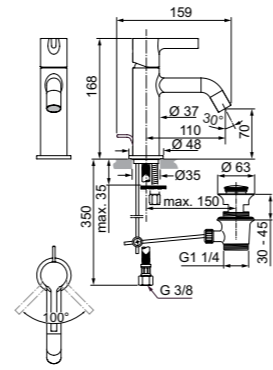

BASIN MIXER

MODEL	CHROME	SILVER STORM	BRUSHED GOLD	MAGNETIC GREY
Pop-up waste	BC775AA	BC775GN	BC775A2	BC775A5
No Pop-up waste	BC776AA	BC776GN	BC776A2	BC776A5

- Single lever basin mixer
- Pop-up waste on BC775 models
- 5 litres per minute
- Eco flow regulator fitted
- EasyFix®

BASIN MIXER WITH RED/BLUE INDICATION

MODEL	CHROME	SILVER STORM	BRUSHED GOLD	MAGNETIC GREY
Pop-up Waste	BC851AA	BC851GN	BC851A2	BC851A5
No Pop-up waste	BC852AA	BC852GN	BC852A2	BC852A5

- Single lever basin mixer
- Pop-up waste on BC851 models
- 5 litres per minute
- Eco flow regulator fitted
- With red/blue indication on handle
- EasyFix®