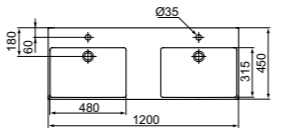

BASIN 100CM WITHOUT TAP HOLE

MODEL	SKU
With Overflow, No tap hole	T390401
With Overflow, No tap hole, Grinded	T390801

1. 100x45 cm basin
   - Slotted overflow
   - No tap hole
   - Wall-mounted installation
2. Grinded model for lay on installation
   - Chrome design siphon and ceramic free flow waste with coloured cover available (see page 141)

DOUBLE BASIN 120CM WITH 1 TAP HOLE

MODEL	SKU
With Overflow, 1 tap hole	T373101
With Overflow, 1 tap hole, Grinded	T391301

1. 120x45 cm double basin
   - Slotted overflow
   - 1 tap hole for each basin
   - Wall-mounted installation
2. Grinded model for lay on installation
   - Chrome design siphon and ceramic free flow waste with coloured cover available (see page 141)

DOUBLE BASIN 120CM WITH 3 TAP HOLES

MODEL	SKU
With Overflow, 3 tap holes	T391001
With Overflow, 3 tap holes, Grinded	T391401

1. 120x45 cm double basin
   - Slotted overflow
   - 3 tap holes for each basin
   - Wall-mounted installation
2. Grinded model for lay on installation
   - Chrome design siphon and ceramic free flow waste with coloured cover available (see page 141)

DOUBLE BASIN 120CM WITHOUT TAP HOLE

MODEL	SKU
With Overflow, No tap hole	T391101
With Overflow, No tap hole, Grinded	T391501

1. 120x45 cm double basin
   - Slotted overflow
   - No tap hole
   - Wall-mounted installation
2. Grinded model for lay on installation
   - Chrome design siphon and ceramic free flow waste with coloured cover available (see page 141)

VESSEL 50X40CM WITH 1 TAP HOLE

MODEL	SKU
With Overflow, 1 tap hole	T374101

1. 50x40 cm vessel
   - With slotted overflow
   - With 1 tap hole
   - For lay-on installation only
2. Glazed on all 4 sides
   - Chrome design siphon and ceramic free flow waste with coloured cover available (see page 141)

VESSEL 60X40CM WITHOUT TAP HOLE

MODEL	SKU
No Overflow, No tap hole	T374001

- 60x40 cm vessel
- No overflow
- No tap hole