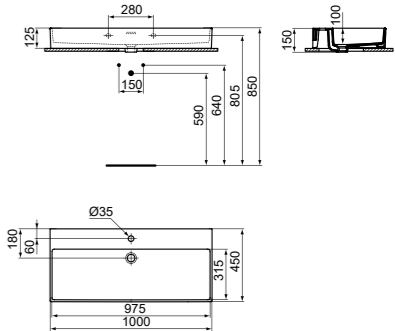

BASIN 100CM WITH 1 TAP HOLE

MODEL	SKU
With Overflow, 1 tap hole	T373001
With Overflow, 1 tap hole, Grinded	T390501

· 100x45 cm basin
· Slotted overflow
· 1 tap hole
· Wall-mounted installation

· Grinded model for lay on installation
· Chrome design siphon and ceramic free flow waste with coloured cover available (see page 141)