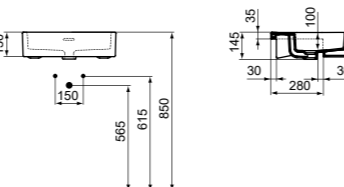

HAND WASH BASIN 45X25CM RIGHT HANDED WITH 1 TAP HOLE

MODEL	SKU
With Overflow, 1 tap hole	T373401
With Overflow, 1 tap hole, Grinded	T392301

- 45x25cm hand wash basin
- Right Handed
- With slotted overflow
- With 1 tap hole
- Grinded model for lay on installation
- Chrome design siphon and ceramic free flow waste with coloured cover available (see page 141)

HAND WASH BASIN 45X25CM RIGHT HANDED WITHOUT TAP HOLE

MODEL	SKU
With Overflow, No tap hole	T392201
With Overflow, No tap hole, Grinded	T392401

- 45x25cm hand wash basin
- Right Handed
- With slotted overflow
- With 1 tap hole
- Grinded model for lay on installation
- Chrome design siphon and ceramic free flow waste with coloured cover available (see page 141)

SEMI COUNTERTOP 50CM WITH 1 TAP HOLE

MODEL	SKU
With Overflow, 1 tap hole	T373501

- 50cm semi countertop basin
- With slotted overflow
- With 1 tap hole
- Chrome design siphon and ceramic free flow waste with coloured cover available (see page 141)

SEMI COUNTERTOP BASIN 50CM WITHOUT TAP HOLE

MODEL	SKU
With Overflow, No tap hole	T427801

- 50cm semi countertop basin
- With slotted overflow
- No tap hole
- Chrome design siphon and ceramic free flow waste with coloured cover available (see page 141)

If the rectangle is filled in grey, products can be combined.

	CONCA	IPALYSS	EXTRA
FREE FLOW WASTE COVER			
● Black Gloss E2114V2			
● Black Matt E2114V3			
● Slate Grey E2114V5			
● Concrete E2114V9			
● Mink E2114V8			
● Kashmir E2114V4			
● Pomegranate E2114V6			
● Nude E2114V7			
● Powder E2114X8			
● Sage E2114X9			
● White Gloss E211401			
○ White Silk E2114V1			
CHROME SIPHON E0079AA			
IDEALFLOW HIDDEN OVERFLOW FITTING*			

* For ideal flow orders: