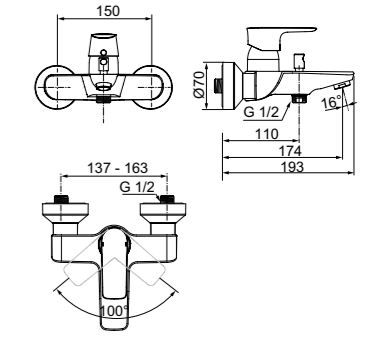

EXPOSED BATH & SHOWER MIXER WITH ACCESSORIES

MODEL	CHROME	SILVER STORM	BRUSHED GOLD	MAGNETIC GREY
With shower set	A7056AA	A7056GN	A7056A2	A7056A5

- FirmaFlow® cartridge with hot water limiter
- Hidden fixation (covered nuts)
- 5 connectors with noise reducers
- Concavalle
- Automatic pull diverter
- Accessories:
  - Metal stick handspray
  - IdealFlex shower hose 1600mm
  - Wall bracket chromed