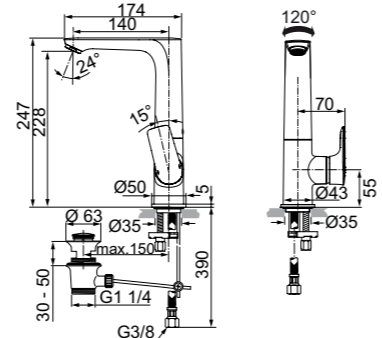

CONNECT AIR

HIGH SPOUT BASIN MIXER

MODEL	CHROME	SILVER STORM	BRUSHED GOLD	MAGNETIC GREY
With Pop-up Waste	A7020AA	A7020GN	A7020A2	A7020A5
Without Pop-up Waste	A7023AA	A7023GN	A7023A2	A7023A5

- Swivelling high cast spout single lever basin mixer
- Pop-up waste on A7020 models
- 5 litres per minute aerator
- Metal escutcheon
- Noise class 1
- EasyFix®

VESSEL MIXER

MODEL	CHROME	SILVER STORM	BRUSHED GOLD	MAGNETIC GREY
With Pop-up Waste	A7025AA	A7025GN	A7025A2	A7025A5
Without Pop-up Waste	A7027AA	A7027GN	A7027A2	A7027A5

- Single lever vessel mixer
- Pop-up waste on A7025 models
- 5 litres per minute aerator
- Metal escutcheon
- Noise class 1
- EasyFix®