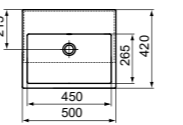

HAND WASH BASIN 45X25CM RIGHT HANDED WITH 1 TAP HOLE

MODEL	SKU
With Overflow, 1 tap hole	T373401
With Overflow, 1 tap hole, Grinded	T392301

- 45x25cm hand wash basin
- Right Handed
- With slotted overflow
- With 1 tap hole
- Grinded model for lay on installation
- Chrome design siphon and ceramic free flow waste with coloured cover available (see page 141)

HAND WASH BASIN 45X25CM RIGHT HANDED WITHOUT TAP HOLE

MODEL	SKU
With Overflow, No tap hole	T392201
With Overflow, No tap hole, Grinded	T392401

- 45x25cm hand wash basin
- Right Handed
- With slotted overflow
- With 1 tap hole
- Grinded model for lay on installation
- Chrome design siphon and ceramic free flow waste with coloured cover available (see page 141)

SEMI COUNTERTOP 50CM WITH 1 TAP HOLE

MODEL	SKU
With Overflow, 1 tap hole	T373501

- 50cm semi countertop basin
- With slotted overflow
- With 1 tap hole
- Chrome design siphon and ceramic free flow waste with coloured cover available (see page 141)

SEMI COUNTERTOP BASIN 50CM WITHOUT TAP HOLE

MODEL	SKU
With Overflow, No tap hole	T427801

- 50cm semi countertop basin
- With slotted overflow
- No tap hole
- Chrome design siphon and ceramic free flow waste with coloured cover available (see page 141)

If the rectangle is filled in grey, products can be combined.

	CONCA	IPALYSS	EXTRA
FREE FLOW WASTE COVER			
● Black Gloss E2114V2			
● Black Matt E2114V3			
● Slate Grey E2114V5			
● Concrete E2114V9			
● Mink E2114V8			
● Kashmir E2114V4			
● Pomegranate E2114V6			
● Nude E2114V7			
● Powder E2114X8			
● Sage E2114X9			
● White Gloss E211401			
○ White Silk E2114V1			
CHROME SIPHON E0079AA			
IDEALFLOW HIDDEN OVERFLOW FITTING*			

* For ideal flow orders: