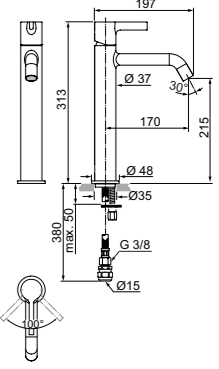

BASIN MIXER

MODEL	CHROME	SILVER STORM	BRUSHED GOLD	MAGNETIC GREY
Pop-up waste	BC775AA	BC775GN	BC775A2	BC775A5
No Pop-up waste	BC776AA	BC776GN	BC776A2	BC776A5

- Single lever basin mixer
- Pop-up waste on BC775 models
- 5 litres per minute
- Eco flow regulator fitted
- EasyFix®

BASIN MIXER WITH RED/BLUE INDICATION

MODEL	CHROME	SILVER STORM	BRUSHED GOLD	MAGNETIC GREY
Pop-up Waste	BC851AA	BC851GN	BC851A2	BC851A5
No Pop-up waste	BC852AA	BC852GN	BC852A2	BC852A5

- Single lever basin mixer
- Pop-up waste on BC851 models
- 5 litres per minute
- Eco flow regulator fitted
- With red/blue indication on handle
- EasyFix®

HIGH SPOUT BASIN MIXER

MODEL	CHROME	SILVER STORM	BRUSHED GOLD	MAGNETIC GREY
Pop-up waste	BC777AA	BC777GN	BC777A2	BC777A5
No Pop-up waste	BC778AA	BC778GN	BC778A2	BC778A5

- High spout single lever basin mixer
- Pop-up waste on BC777 models
- 5 litres per minute
- Eco flow regulator fitted
- EasyFix®

HIGH SPOUT BASIN MIXER

MODEL	CHROME	SILVER STORM	BRUSHED GOLD	MAGNETIC GREY
No Pop-up waste	BC981AA	BC981GN	BC981A2	BC981A5

- High spout single lever basin mixer
- EasyFix®

VESSEL MIXER

MODEL	CHROME	SILVER STORM	BRUSHED GOLD	MAGNETIC GREY
Pop-up waste	BC781AA	BC781GN	BC781A2	BC781A5
No Pop-up waste	BC782AA	BC782GN	BC782A2	BC782A5

- Single lever basin mixer
- Pop-up waste on BC781 models
- 5 litres per minute
- Eco flow regulator fitted
- EasyFix®

VESSEL MIXER WITH RED/BLUE INDICATION

MODEL	CHROME	SILVER STORM	BRUSHED GOLD	MAGNETIC GREY
Pop-up Waste	BC853AA	BC853GN	BC853A2	BC853A5
No Pop-up Waste	BC854AA	BC854GN	BC854A2	BC854A5

- Single lever vessel mixer
- Pop-up waste on BC853 models
- With red/blue indication on handle
- 5 litres per minute
- Eco flow regulator fitted
- EasyFix®

VESSEL MIXER

MODEL	CHROME	SILVER STORM	BRUSHED GOLD	MAGNETIC GREY
No Pop-up Waste	BC982AA	BC982GN	BC982A2	BC982A5