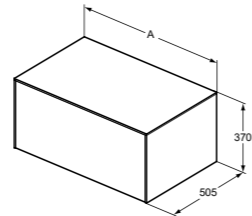

BASIN UNIT – 1 DRAWER WITH WORKTOP – CENTRAL CUT

MODEL	FINISHING	SKU
120X50X37cm	Matt White	T3931Y1
100X50X37cm	Matt White	T3930Y1
80X50X37cm	Matt White	T3929Y1
60X50X37cm	Matt White	T3928Y1
	Other Finishes*	T39.....

- 1 drawer
- Slim metal drawer system
- Push to open drawer, no handle required
- Soft-close function
- Inside cabinet in Matt Anthracite finish
- Optional LED internal lights available to order separately in relevant sizes
- Space saving basin siphon to be ordered separately using code EE23033967

	A
T3931Y1	1200
T3930Y1	1000
T3929Y1	800
T3928Y1	600

BASIN UNIT – 1 DRAWER WITH WORKTOP – NO CUT

MODEL	FINISHING	SKU
120X50X37cm	Matt White	T4314Y1
100X50X37cm	Matt White	T4313Y1
80X50X37cm	Matt White	T4312Y1
60X50X37cm	Matt White	T4311Y1
	Other Finishes*	T43.....

- 1 drawer
- Slim metal drawer system
- Push to open drawer, no handle required
- Soft-close function
- Inside cabinet in Matt Anthracite finish
- Optional LED internal lights available to order separately in relevant sizes
- Space saving basin siphon to be ordered separately using code EE23033967

	A
T4314Y1	1200
T4313Y1	1000
T4312Y1	800
T4311Y1	600

BASIN UNIT – 1 DRAWER WITHOUT WORKTOP

MODEL	FINISHING	SKU
120X50X37cm	Matt White	T3933Y1
100X50X37cm	Matt White	T3988Y1
80X50X37cm	Matt White	T3985Y1
60X50X37cm	Matt White	T3982Y1
	Other Finishes*	T39.....

- 1 drawer
- Slim metal drawer system
- Push to open drawer, no handle required
- Soft-close function
- Inside cabinet in Matt Anthracite finish
- Optional LED internal lights available to order separately in relevant sizes
- Space saving basin siphon to be ordered separately using code EE23033967

	A
T3933Y1	1200
T3988Y1	1000
T3985Y1	800
T3982Y1	600

BASIN UNIT – 1 DRAWER WITH WORKTOP – CENTRAL CUT