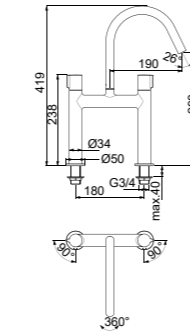

4-HOLE BATH & SHOWER MIXER WITH SPOUT

MODEL	CHROME	SILVER STORM	BRUSHED GOLD	MAGNETIC GREY
With hand-spray	BC789AA	BC789GN	BC789A2	BC789A5

· 4 hole single lever bath and shower mixer with spout
· with pullout hand-spray

2-HOLE BATH FILLER

MODEL	CHROME	SILVER STORM	BRUSHED GOLD	MAGNETIC GREY
Without shower set	BC803AA	BC803GN	BC803A2	BC803A5

· 2-hole single lever bath filler

2-HOLE BATH & SHOWER MIXER

MODEL	CHROME	SILVER STORM	BRUSHED GOLD	MAGNETIC GREY
With shower set	BC804AA	BC804GN	BC804A2	BC804A5

· 2-hole single lever bath and shower mixer with shower set
· Shower set = metal stick handshower, IdealFlex shower hose and round metal shower holder

WALL SPOUT 160MM

MODEL	CHROME	SILVER STORM	BRUSHED GOLD	MAGNETIC GREY
160mm	BC805AA	BC805GN	BC805A2	BC805A5

· Wall-mounted bath spout with 160mm projection

BUILT-IN THERMOSTATS

ROUND BUILT-IN SHOWER THERMOSTAT - KIT 2

MODEL	CHROME	SILVER STORM	BRUSHED GOLD	MAGNETIC GREY
For kit A1000NU*	A5813AA	A5813GN	A5813A2	A5813A5

· Built-in thermostatic shower mixer
· Requires built in kit A1000NU (sold separately) and a suitable outlet

ROUND BUILT-IN BATH AND SHOWER THERMOSTAT - KIT 2

MODEL	CHROME	SILVER STORM	BRUSHED GOLD	MAGNETIC GREY
For kit A1000NU*	A5814AA	A5814GN	A5814A2	A5814A5

· Built-in thermostatic bath and shower mixer
· Requires built in kit A1000NU (sold separately) and a suitable outlet

SQUARE BUILT-IN SHOWER THERMOSTAT - KIT 2

MODEL	CHROME	SILVER STORM	BRUSHED GOLD	MAGNETIC GREY
For kit A1000NU*	A6956AA	A6956GN	A6956A2	A6956A5

· Built-in thermostatic shower mixer
· Requires built in kit A1000NU (sold separately) and a suitable outlet

SQUARE BUILT-IN BATH & SHOWER THERMOSTAT - KIT 2

MODEL	CHROME	SILVER STORM	BRUSHED GOLD	MAGNETIC GREY
For kit A1000NU*	A7522AA	A7522GN	A7522A2	A7522A5