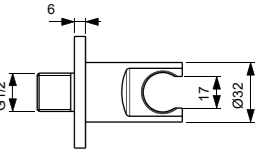

SOLID CLICKER BASIN WASTE

MODEL	CHROME	SILVER STORM	BRUSHED GOLD	MAGNETIC GREY
Clicker Waste	E1483AA	E1483GN	E1483A2	E1483A5

· Solid clicker waste