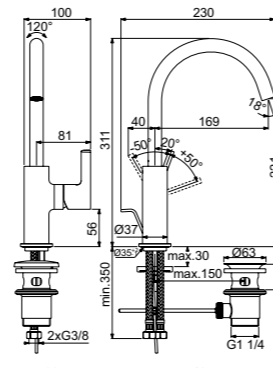

HIGH SPOUT BASIN MIXER

MODEL	CHROME	SILVER STORM	BRUSHED GOLD	MAGNETIC GREY
No Pop-up waste	BC981AA	BC981GN	BC981A2	BC981A5

- High spout single lever basin mixer
- EasyFix®