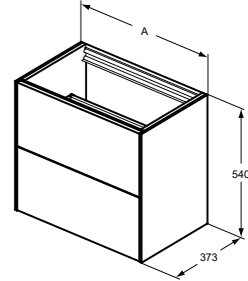

BASIN UNIT – 2 DRAWERS WITHOUT WORKTOP

MODEL	FINISHING	SKU
120X50X55cm	Matt White	T3945Y1
100X50X55cm	Matt White	T4357Y1
80X50X55cm	Matt White	T4356Y1
60X50X55cm	Matt White	T4355Y1
	Other Finishes*	T.....

- 2 drawers
- Slim metal drawer system
- Push to open drawers, no handle required
- Soft-close function
- Inside cabinet in Matt Anthracite finish
- Optional LED internal lights available to order separately in relevant sizes
- Space saving basin siphon to be ordered separately using code EE23033967

	A
T3945Y1	1200
T4357Y1	1000
T4356Y1	800
T4355Y1	600

BASIN UNIT – 2 DRAWERS WITH WORKTOP – NO CUT

MODEL	FINISHING	SKU
240X50X37cm	Matt White	T4335Y1
200X50X37cm	Matt White	T4316Y1
160X50X37cm	Matt White	T4315Y1
	Other Finishes*	T43.....

- 2 drawers
- Slim metal drawer system
- Push to open drawers, no handle required
- Soft-close function
- Inside cabinet in Matt Anthracite finish
- Optional LED internal lights available to order separately in relevant sizes
- Space saving basin siphon to be ordered separately using code EE23033967

	A
T4335Y1	2400
T4316Y1	2000
T4315Y1	1600

BASIN UNIT – 2 DRAWERS WITHOUT WORKTOP

MODEL	FINISHING	SKU
240X50X37cm	Matt White	T4333Y1
200X50X37cm	Matt White	T3987Y1
160X50X37cm	Matt White	T3984Y1
	Other Finishes*	T.....

- 2 drawers
- Slim metal drawer system
- Push to open drawers, no handle required
- Soft-close function
- Inside cabinet in Matt Anthracite finish
- Optional LED internal lights available to order separately in relevant sizes
- Space saving basin siphon to be ordered separately using code EE23033967

	A
T4333Y1	2400
T3987Y1	2000
T3984Y1	1600

BASIN UNIT – 2 DRAWERS WITH WORKTOP – CENTRAL CUT