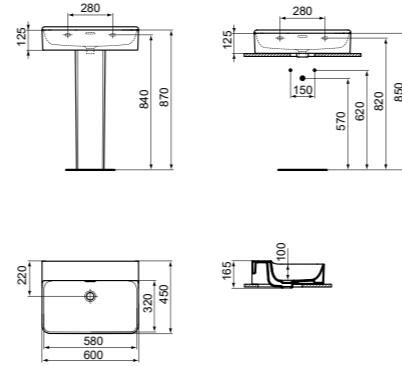

· 60x45 cm basin
 · Slotted overflow
 · No tap hole
 · Wall-mounted installation or with pedestal

· Grinded model for lay on installation
 · Chrome design siphon and ceramic free flow waste with coloured cover available (see page 141)