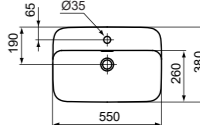

VESSEL Ø40CM WITHOUT TAP HOLE

MODEL	FINISHING	SKU
No overflow, No tap hole	White White IdealPlus Coloured*	E139801 E1398MA E1398...

- 40x40 cm vessel
- Round
- 3.8mm radii
- Features Diamatec® technology
- No overflow

- No tap hole
- IdealPlus treatment available on E1398MA
- Chrome design siphon and ceramic free flow waste with coloured cover available (see page 141)

VESSEL Ø40CM WITHOUT TAP HOLE

MODEL	FINISHING	SKU
With overflow, No tap hole**	White White IdealPlus Coloured*	E141301 E1413MA E1413...

- 40x40 cm vessel
- Round
- 3.8mm radii
- Features Diamatec® technology
- With overflow

- No tap hole
- IdealPlus treatment available on E1413MA
- Chrome design siphon and ceramic free flow waste with coloured cover available (see page 141)

VESSEL 55CM WITHOUT TAP HOLE

MODEL	FINISHING	SKU
No overflow, No tap hole	White White IdealPlus Coloured*	E207601 E2076MA E2076...

- 55x38 cm vessel
- Rectangular
- 3.8mm radii
- Features Diamatec® technology
- No overflow

- No tap hole
- IdealPlus treatment available on E2076MA
- Chrome design siphon and ceramic free flow waste with coloured cover available (see page 141)

VESSEL 55CM WITHOUT TAP HOLE

MODEL	FINISHING	SKU
With overflow, No tap hole	White White IdealPlus Coloured*	E207801 E2078MA E2078...

- 55x38 cm vessel
- Rectangular
- 3.8mm radii
- Features Diamatec technology
- With overflow

- No tap hole
- IdealPlus treatment available on E2078MA
- Chrome design siphon and ceramic free flow waste with coloured cover available (see page 141)

VESSEL 55CM WITH 1 TAP HOLE

MODEL	FINISHING	SKU
With overflow, 1 tap hole	White White IdealPlus Coloured*	E207701 E2077MA E2077...

- 55x38 cm vessel
- Rectangular
- 3.8mm radii
- Features Diamatec technology
- With overflow