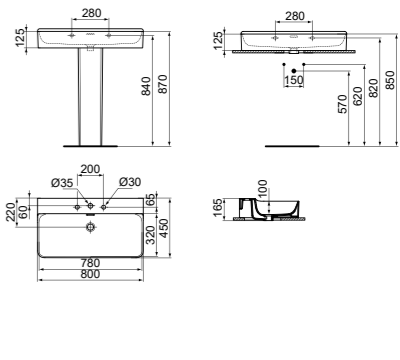

BASIN 80CM WITH 3 TAP HOLES

MODEL	FINISHING	SKU
With Overflow, 3 tap holes	White Gloss	T379301
With Overflow, 3 tap holes, Grinded	White Gloss	T382701

· 80x45 cm basin
· Slotted overflow
· 3 tap holes
· Wall-mounted installation or with pedestal

· Grinded model for lay on installation
· Chrome design siphon and ceramic free flow waste with coloured cover available (see page 141)