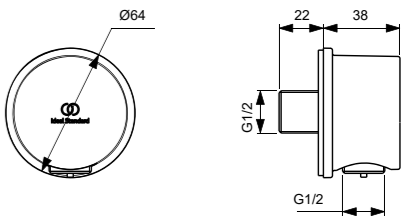

SOLID CLICKER BASIN WASTE

MODEL	CHROME	SILVER STORM	BRUSHED GOLD	MAGNETIC GREY
Clicker Waste	E1483AA	E1483GN	E1483A2	E1483A5

· Solid clicker waste