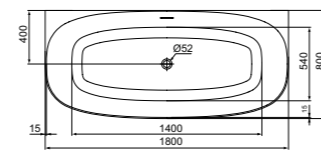

DEA FREE-STANDING/WALL DOUBLE-ENDED BATHTUB 180X80CM

MODEL	SKU
White Gloss	T994001
Matt White	T9940V1
Matt White/Black	T9940V3

· Dimensions: 180x80cm
· Thickness: 4mm acrylic
· Weight: 66kg

· Water capacity: 220lt
· Norm: EN 14516
· Waste: 52mm chrome waste chrome, trapezoid shape (factory fitted)