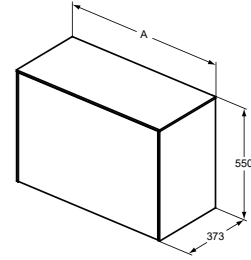

BASIN UNIT – 1 DRAWER WITH WORKTOP – CENTRAL CUT

MODEL	FINISHING	SKU
120X50X37cm	Matt White	T3931Y1
100X50X37cm	Matt White	T3930Y1
80X50X37cm	Matt White	T3929Y1
60X50X37cm	Matt White	T3928Y1
	Other Finishes*	T39.....

- 1 drawer
- Slim metal drawer system
- Push to open drawer, no handle required
- Soft-close function
- Inside cabinet in Matt Anthracite finish
- Optional LED internal lights available to order separately in relevant sizes
- Space saving basin siphon to be ordered separately using code EE23033967

	A
T3931Y1	1200
T3930Y1	1000
T3929Y1	800
T3928Y1	600

BASIN UNIT – 1 DRAWER WITH WORKTOP – NO CUT

MODEL	FINISHING	SKU
120X50X37cm	Matt White	T4314Y1
100X50X37cm	Matt White	T4313Y1
80X50X37cm	Matt White	T4312Y1
60X50X37cm	Matt White	T4311Y1
	Other Finishes*	T43.....

- 1 drawer
- Slim metal drawer system
- Push to open drawer, no handle required
- Soft-close function
- Inside cabinet in Matt Anthracite finish
- Optional LED internal lights available to order separately in relevant sizes
- Space saving basin siphon to be ordered separately using code EE23033967

	A
T4314Y1	1200
T4313Y1	1000
T4312Y1	800
T4311Y1	600

BASIN UNIT – 1 DRAWER WITHOUT WORKTOP

MODEL	FINISHING	SKU
120X50X37cm	Matt White	T3933Y1
100X50X37cm	Matt White	T3988Y1
80X50X37cm	Matt White	T3985Y1
60X50X37cm	Matt White	T3982Y1
	Other Finishes*	T39.....

- 1 drawer
- Slim metal drawer system
- Push to open drawer, no handle required
- Soft-close function
- Inside cabinet in Matt Anthracite finish
- Optional LED internal lights available to order separately in relevant sizes
- Space saving basin siphon to be ordered separately using code EE23033967

	A
T3933Y1	1200
T3988Y1	1000
T3985Y1	800
T3982Y1	600

BASIN UNIT – 1 DRAWER WITH WORKTOP – CENTRAL CUT