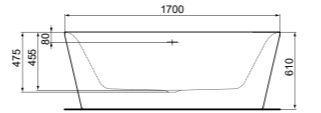

DEA FREE-STANDING BATHTUB 170X75CM

MODEL	SKU
Matt White	K8720V1
Matt White/Black	K8720V3

· Dimensions: 170x75 cm
· Thickness: 4mm acrylic
· Weight: 45kg

· Water capacity: 223lt
· Norm: EN 14516
· Waste: 52mm chrome waste chrome, trapezoid shape (factory fitted)