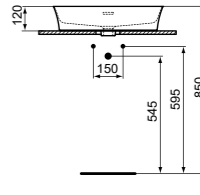

VESSEL Ø40CM WITHOUT TAP HOLE

MODEL	FINISHING	SKU
No overflow, No tap hole	White White IdealPlus Coloured*	E139801 E1398MA E1398...

- 40x40 cm vessel
- Round
- 3.8mm radii
- Features Diamatec® technology
- No overflow

- No tap hole
- IdealPlus treatment available on E1398MA
- Chrome design siphon and ceramic free flow waste with coloured cover available (see page 141)

VESSEL Ø40CM WITHOUT TAP HOLE

MODEL	FINISHING	SKU
With overflow, No tap hole**	White White IdealPlus Coloured*	E141301 E1413MA E1413...

- 40x40 cm vessel
- Round
- 3.8mm radii
- Features Diamatec® technology
- With overflow

- No tap hole
- IdealPlus treatment available on E1413MA
- Chrome design siphon and ceramic free flow waste with coloured cover available (see page 141)

VESSEL 55CM WITHOUT TAP HOLE

MODEL	FINISHING	SKU
No overflow, No tap hole	White White IdealPlus Coloured*	E207601 E2076MA E2076...

- 55x38 cm vessel
- Rectangular
- 3.8mm radii
- Features Diamatec® technology
- No overflow

- No tap hole
- IdealPlus treatment available on E2076MA
- Chrome design siphon and ceramic free flow waste with coloured cover available (see page 141)

VESSEL 55CM WITHOUT TAP HOLE

MODEL	FINISHING	SKU
With overflow, No tap hole	White White IdealPlus Coloured*	E207801 E2078MA E2078...

- 55x38 cm vessel
- Rectangular
- 3.8mm radii
- Features Diamatec technology
- With overflow

- No tap hole
- IdealPlus treatment available on E2078MA
- Chrome design siphon and ceramic free flow waste with coloured cover available (see page 141)

VESSEL 55CM WITH 1 TAP HOLE

MODEL	FINISHING	SKU
With overflow, 1 tap hole	White White IdealPlus Coloured*	E207701 E2077MA E2077...

- 55x38 cm vessel
- Rectangular
- 3.8mm radii
- Features Diamatec technology
- With overflow