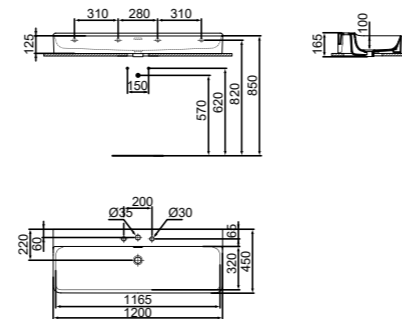

BASIN 120CM WITHOUT TAP HOLE

MODEL	FINISHING	SKU
With Overflow, No tap hole	White Gloss	T380501
With Overflow, No tap hole, Grinded	White Gloss	T384101

- 120x45 cm basin
- Slotted overflow
- No tap hole
- Wall-mounted installation