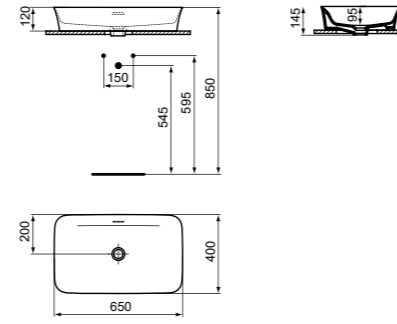

IPALYSS

VESSEL 65CM WITHOUT TAP HOLE

MODEL	FINISHING	SKU
With overflow, No tap hole	White White IdealPlus Coloured*	E188701 E1887MA E1887...

· 65x40 cm vessel
· Rectangular
· 3.8mm radii
· Features Diamatec® technology
· With overflow

· No tap hole
· IdealPlus treatment available on E1887MA
· Chrome design siphon and ceramic free flow waste with coloured cover available (see page 141)