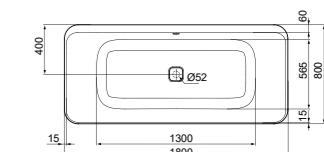

TONIC II FREE-STANDING BATHTUB 180X80CM WITH WASTE FILLER

MODEL	SKU
Matt White	K8726V1
Matt White/Black	K8726V3

· Dimensions: 180x80cm
· Thickness: 4mm acrylic
· Waste: 52mm chrome waste chrome (factory fitted)
· Equipped with bath filler (factory fitted)

· Weight: 50kg
· Water capacity: 290lt
· Norm: EN 14516