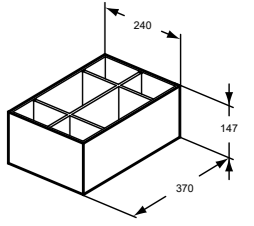

CONCA FURNITURE

BASIN UNIT — 4 DRAWERS WITH WORKTOP — NO CUT

MODEL	FINISHING	SKU
240X50X55cm	Matt White	T4338Y1
200X50X55cm	Matt White	T4326Y1
160X50X55cm	Matt White	T4325Y1
	Other Finishes*	T43.....

- 4 drawers
- Slim metal drawer system
- Push to open drawers, no handle required
- Soft-close function

	A
T4338Y1	2400
T4326Y1	2000
T4325Y1	1600

BASIN UNIT — 4 DRAWERS WITHOUT WORKTOP

MODEL	FINISHING	SKU
240X50X55cm	Matt White	T4336Y1
200X50X55cm	Matt White	T3993Y1
160X50X55cm	Matt White	T3990Y1
	Other Finishes*	T.....

- 4 drawers
- Slim metal drawer system
- Push to open drawers, no handle required
- Soft-close function

	A
T4336Y1	2400
T3993Y1	2000
T3990Y1	1600

CERAMIC WORKTOP 50.5CM

MODEL	FINISHING	SKU
240X50.5cm	Black Desire Marble	T4343DG
200X50.5cm	Black Desire Marble	T4204DG
160X50.5cm	Black Desire Marble	T4202DG
120X50.5cm	Black Desire Marble	T3972DG
100X50.5cm	Black Desire Marble	T3971DG
80X50.5cm	Black Desire Marble	T3970DG
60X50.5cm	Black Desire Marble	T3969DG
	Other Finishes*	T.....

	A
T4343DG	2400
T4204DG	2000
T4202DG	1600
T3972DG	1200
T3971DG	1000
T3970DG	800
T3969DG	600

CERAMIC WORKTOP 37CM

MODEL	FINISHING	SKU
240X37cm	Black Desire Marble	T4350DG
200X37cm	Black Desire Marble	T4349DG
160X37cm	Black Desire Marble	T4348DG
120X37cm	Black Desire Marble	T4347DG
100X37cm	Black Desire Marble	T4346DG
80X37cm	Black Desire Marble	T4345DG
60X37cm	Black Desire Marble	T4344DG
	Other Finishes*	T43.....

	A
T4350DG	2400
T4349DG	2000
T4348DG	1600
T4347DG	1200
T4346DG	1000
T4345DG	800
T4344DG	600

MATT ANTHRACITE	MATT SUNSET	SMOKED OAK	DARK WALNUT	LIGHT OAK	BLACK DESIRE MARBLE	CALACATTA MARBLE	GREY STONE
● Y2	● Y3	● Y4	● Y5	● Y6	● DG	● DH	● DI

CONCA FURNITURE

STORAGE BOX LARGE

MODEL	FINISHING	SKU
24X37X14cm	Matt Anthracite	T3979Y2