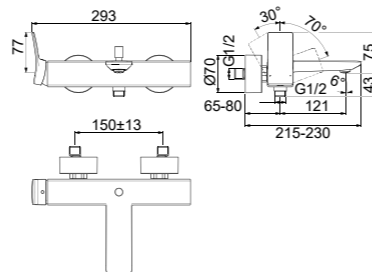

EXPOSED BATH & SHOWER MIXER

MODEL	CHROME	SILVER STORM	BRUSHED GOLD	MAGNETIC GREY
With shower set	BC763AA	BC763GN	BC763A2	BC763A5
Without shower set	BC762AA	BC762GN	BC762A2	BC762A5

- Exposed single lever bath and shower mixer
- Shower set = metal stick handshower, IdealFlex shower hose and square metal shower holder
- Shower set available for BC763 models