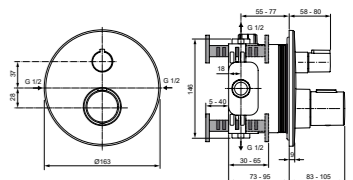

4-HOLE BATH & SHOWER MIXER WITH SPOUT

MODEL	CHROME	SILVER STORM	BRUSHED GOLD	MAGNETIC GREY
With hand-spray	BC789AA	BC789GN	BC789A2	BC789A5

· 4 hole single lever bath and shower mixer with spout
· with pullout hand-spray

2-HOLE BATH FILLER

MODEL	CHROME	SILVER STORM	BRUSHED GOLD	MAGNETIC GREY
Without shower set	BC803AA	BC803GN	BC803A2	BC803A5

· 2-hole single lever bath filler

2-HOLE BATH & SHOWER MIXER

MODEL	CHROME	SILVER STORM	BRUSHED GOLD	MAGNETIC GREY
With shower set	BC804AA	BC804GN	BC804A2	BC804A5

· 2-hole single lever bath and shower mixer with shower set
· Shower set = metal stick handshower, IdealFlex shower hose and round metal shower holder

WALL SPOUT 160MM

MODEL	CHROME	SILVER STORM	BRUSHED GOLD	MAGNETIC GREY
160mm	BC805AA	BC805GN	BC805A2	BC805A5

· Wall-mounted bath spout with 160mm projection

BUILT-IN THERMOSTATS

ROUND BUILT-IN SHOWER THERMOSTAT - KIT 2

MODEL	CHROME	SILVER STORM	BRUSHED GOLD	MAGNETIC GREY
For kit A1000NU*	A5813AA	A5813GN	A5813A2	A5813A5

· Built-in thermostatic shower mixer
· Requires built in kit A1000NU (sold separately) and a suitable outlet

ROUND BUILT-IN BATH AND SHOWER THERMOSTAT - KIT 2

MODEL	CHROME	SILVER STORM	BRUSHED GOLD	MAGNETIC GREY
For kit A1000NU*	A5814AA	A5814GN	A5814A2	A5814A5

· Built-in thermostatic bath and shower mixer
· Requires built in kit A1000NU (sold separately) and a suitable outlet

SQUARE BUILT-IN SHOWER THERMOSTAT - KIT 2

MODEL	CHROME	SILVER STORM	BRUSHED GOLD	MAGNETIC GREY
For kit A1000NU*	A6956AA	A6956GN	A6956A2	A6956A5

· Built-in thermostatic shower mixer
· Requires built in kit A1000NU (sold separately) and a suitable outlet

SQUARE BUILT-IN BATH & SHOWER THERMOSTAT - KIT 2

MODEL	CHROME	SILVER STORM	BRUSHED GOLD	MAGNETIC GREY
For kit A1000NU*	A7522AA	A7522GN	A7522A2	A7522A5