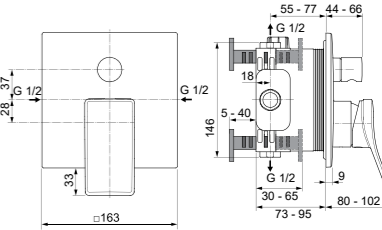

WALL-MOUNTED BATH & SHOWER MIXER - KIT 2 EASYBOX

MODEL	CHROME	SILVER STORM	BRUSHED GOLD	MAGNETIC GREY
For Kit 1 A1000NU	A7374AA	A7374GN	A7374A2	A7374A5

- Wall-mounted single lever bath and shower mixer
- Requires built in kit A1000NU (sold separately) and a suitable outlet
- Automatic pull-diverter