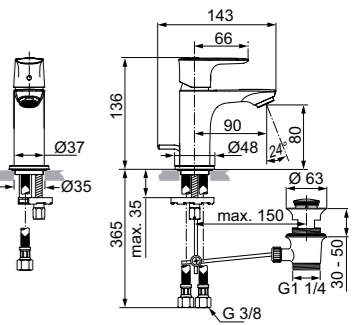

PICCOLO BASIN MIXER

	CHROME	SILVER STORM	BRUSHED GOLD	MAGNETIC GREY
With Pop-up Waste	A7014AA	A7014GN	A7014A2	A7014A5
Without Pop-up Waste	A7018AA	A7018GN	A7018A2	A7018A5

· Single lever basin mixer piccolo
· Pop-up waste on A7014 models
· 5 litres per minute aerator

· Metal escutcheon
· Noise class 1
· EasyFix®