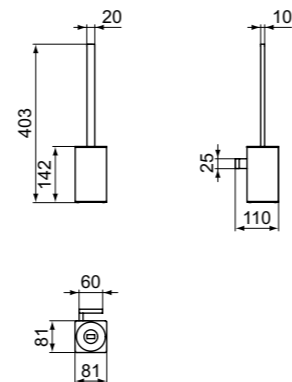

TOILET BRUSH HOLDER - SQUARED, WALL MOUNTED

MODEL	CHROME	SILVER STORM	BRUSHED GOLD	MAGNETIC GREY
Toilet brush holder - Squared	T4494AA	T4494GN	T4494A2	T4494A5
- Toilet brush holder - Squared - Wall mounted - Stainless steel - Fixing set included