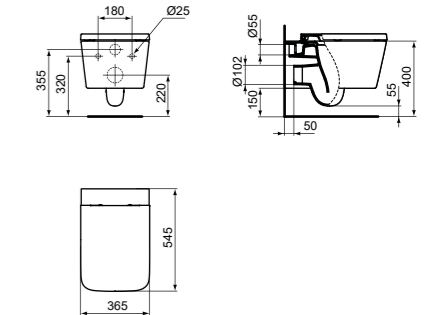

CUBE WALL-HUNG BOWL WITH AQUABLADE®

MODEL	SKU
White Gloss	T368601
White Silk*	T3686V1

· Wall-hung bowl
· Features AquaBlade® flush technology
· Width 355 x Length 540 x Height 340mm
· Top-Fix hidden fixations (included) allows for an easy and fast one-person installation

· one-person installation
· Top-Fix hidden fixations (included) allows for an easy and fast one-person installation
· To be installed with dedicated overwrap seat (sold separately)