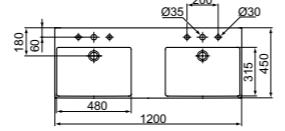

BASIN 100CM WITHOUT TAP HOLE

MODEL	SKU
With Overflow, No tap hole	T390401
With Overflow, No tap hole, Grinded	T390801

1. 100x45 cm basin
   - Slotted overflow
   - No tap hole
   - Wall-mounted installation
2. Grinded model for lay on installation
   - Chrome design siphon and ceramic free flow waste with coloured cover available (see page 141)

DOUBLE BASIN 120CM WITH 1 TAP HOLE

MODEL	SKU
With Overflow, 1 tap hole	T373101
With Overflow, 1 tap hole, Grinded	T391301

1. 120x45 cm double basin
   - Slotted overflow
   - 1 tap hole for each basin
   - Wall-mounted installation
2. Grinded model for lay on installation
   - Chrome design siphon and ceramic free flow waste with coloured cover available (see page 141)

DOUBLE BASIN 120CM WITH 3 TAP HOLES

MODEL	SKU
With Overflow, 3 tap holes	T391001
With Overflow, 3 tap holes, Grinded	T391401

1. 120x45 cm double basin
   - Slotted overflow
   - 3 tap holes for each basin
   - Wall-mounted installation
2. Grinded model for lay on installation
   - Chrome design siphon and ceramic free flow waste with coloured cover available (see page 141)

DOUBLE BASIN 120CM WITHOUT TAP HOLE

MODEL	SKU
With Overflow, No tap hole	T391101
With Overflow, No tap hole, Grinded	T391501

1. 120x45 cm double basin
   - Slotted overflow
   - No tap hole
   - Wall-mounted installation
2. Grinded model for lay on installation
   - Chrome design siphon and ceramic free flow waste with coloured cover available (see page 141)

VESSEL 50X40CM WITH 1 TAP HOLE

MODEL	SKU
With Overflow, 1 tap hole	T374101

1. 50x40 cm vessel
   - With slotted overflow
   - With 1 tap hole
   - For lay-on installation only
2. Glazed on all 4 sides
   - Chrome design siphon and ceramic free flow waste with coloured cover available (see page 141)

VESSEL 60X40CM WITHOUT TAP HOLE

MODEL	SKU
No Overflow, No tap hole	T374001

- 60x40 cm vessel
- No overflow
- No tap hole