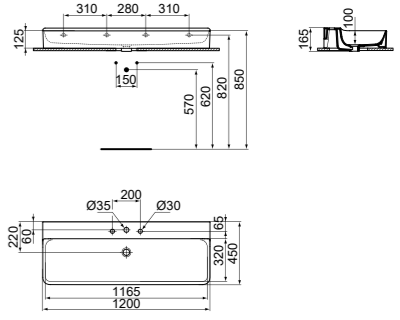

BASIN 120CM WITH 3 TAP HOLES

MODEL	FINISHING	SKU
No Overflow, 3 tap holes	White Gloss	T380701
No Overflow, 3 tap holes, Grinded	White Gloss	T384301

- 120x45 cm basin
- No overflow
- 3 tap holes
- Wall-mounted installation

BASIN 120CM WITHOUT TAP HOLE

MODEL	FINISHING	SKU
No Overflow, No tap hole	White Gloss	T380901
No Overflow, No tap hole, Grinded	White Gloss	T384501

- 120x45 cm basin
- No overflow
- No tap hole
- Wall-mounted installation