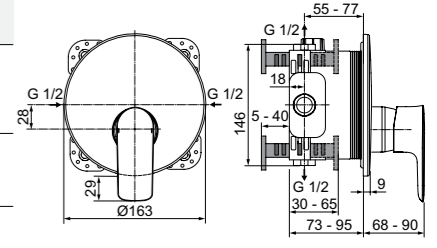

WALL-MOUNTED SHOWER MIXER - KIT 2

MODEL	CHROME	SILVER STORM	BRUSHED GOLD	MAGNETIC GREY
For Kit 1 A1000NU	A7034AA	A7034GN	A7034A2	A7034A5

WALL-MOUNTED BATH & SHOWER MIXER - KIT 2

MODEL	CHROME	SILVER STORM	BRUSHED GOLD	MAGNETIC GREY
For kit A1000NU	A7035AA	A7035GN	A7035A2	A7035A5

- Wall-mounted single lever bath and shower mixer
- Requires built-in kit A1000NU
- Automatic diverter