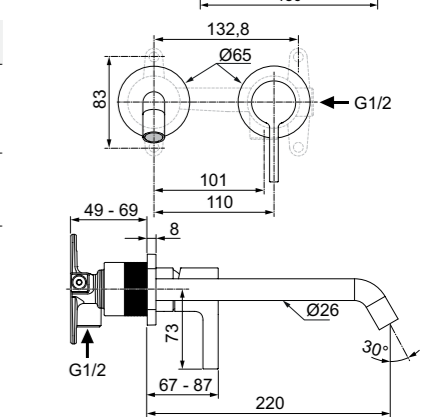

BASIN MIXER

MODEL	CHROME	SILVER STORM	BRUSHED GOLD	MAGNETIC GREY
Pop-up waste	BC775AA	BC775GN	BC775A2	BC775A5
No Pop-up waste	BC776AA	BC776GN	BC776A2	BC776A5

- Single lever basin mixer
- Pop-up waste on BC775 models
- 5 litres per minute
- Eco flow regulator fitted
- EasyFix®

BASIN MIXER WITH RED/BLUE INDICATION

MODEL	CHROME	SILVER STORM	BRUSHED GOLD	MAGNETIC GREY
Pop-up Waste	BC851AA	BC851GN	BC851A2	BC851A5
No Pop-up waste	BC852AA	BC852GN	BC852A2	BC852A5

- Single lever basin mixer
- Pop-up waste on BC851 models
- 5 litres per minute
- Eco flow regulator fitted
- With red/blue indication on handle
- EasyFix®

HIGH SPOUT BASIN MIXER

MODEL	CHROME	SILVER STORM	BRUSHED GOLD	MAGNETIC GREY
Pop-up waste	BC777AA	BC777GN	BC777A2	BC777A5
No Pop-up waste	BC778AA	BC778GN	BC778A2	BC778A5

- High spout single lever basin mixer
- Pop-up waste on BC777 models
- 5 litres per minute
- Eco flow regulator fitted
- EasyFix®

HIGH SPOUT BASIN MIXER

MODEL	CHROME	SILVER STORM	BRUSHED GOLD	MAGNETIC GREY
No Pop-up waste	BC981AA	BC981GN	BC981A2	BC981A5

- High spout single lever basin mixer
- EasyFix®

VESSEL MIXER

MODEL	CHROME	SILVER STORM	BRUSHED GOLD	MAGNETIC GREY
Pop-up waste	BC781AA	BC781GN	BC781A2	BC781A5
No Pop-up waste	BC782AA	BC782GN	BC782A2	BC782A5

- Single lever basin mixer
- Pop-up waste on BC781 models
- 5 litres per minute
- Eco flow regulator fitted
- EasyFix®

VESSEL MIXER WITH RED/BLUE INDICATION

MODEL	CHROME	SILVER STORM	BRUSHED GOLD	MAGNETIC GREY
Pop-up Waste	BC853AA	BC853GN	BC853A2	BC853A5
No Pop-up Waste	BC854AA	BC854GN	BC854A2	BC854A5

- Single lever vessel mixer
- Pop-up waste on BC853 models
- With red/blue indication on handle
- 5 litres per minute
- Eco flow regulator fitted
- EasyFix®

VESSEL MIXER

MODEL	CHROME	SILVER STORM	BRUSHED GOLD	MAGNETIC GREY
No Pop-up Waste	BC982AA	BC982GN	BC982A2	BC982A5