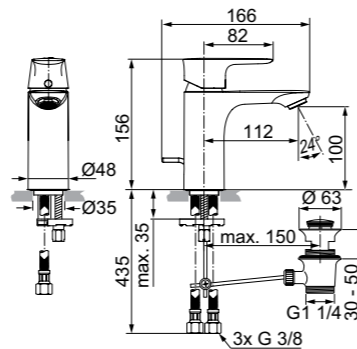

BASIN MIXER PROJECT ND

	CHROME	SILVER STORM	BRUSHED GOLD	MAGNETIC GREY
With Pop-up Waste	A7022AA	A7022GN	A7022A2	A7022A5

· Single lever basin mixer project for low pressure connection
· Flow liner M24x1

· FirmaFlow® cartridge with hot water limiter
· Noise class 1
· EasyFix®