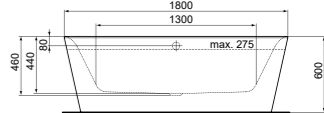

TONIC II FREE-STANDING BATHTUB 180X80CM WITH WASTE FILLER

MODEL	SKU
Matt White	K8726V1
Matt White/Black	K8726V3

· Dimensions: 180x80cm
· Thickness: 4mm acrylic
· Waste: 52mm chrome waste chrome (factory fitted)
· Equipped with bath filler (factory fitted)

· Weight: 50kg
· Water capacity: 290lt
· Norm: EN 14516