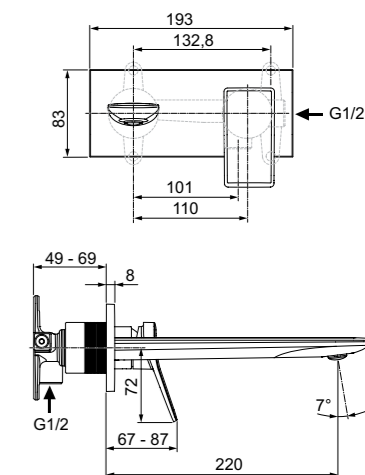

WALL-MOUNTED BASIN MIXER 220MM- KIT 2

MODEL	CHROME	SILVER STORM	BRUSHED GOLD	MAGNETIC GREY
220 mm Spout	A7372AA	A7372GN	A7372A2	A7372A5
- Wall-mounted single lever basin mixer 220mm spout 5 litres per minute	- Eco flow regulator fitted - Requires built-in kit A1313NU (sold separately)