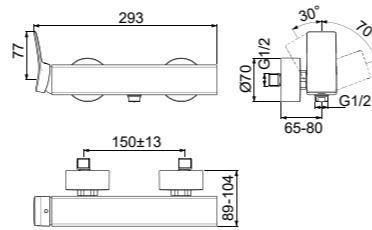

EXPOSED SHOWER MIXER

MODEL	CHROME	SILVER STORM	BRUSHED GOLD	MAGNETIC GREY
Without shower set	BC761AA	BC761GN	BC761A2	BC761A5

- Exposed single lever shower mixer