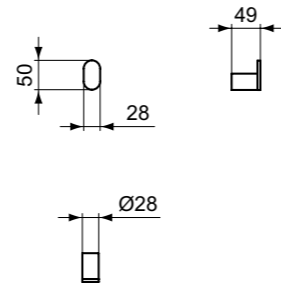

CONCA ACCESSORIES

SINGLE ROBE HOOK - ROUND

MODEL	CHROME	SILVER STORM	BRUSHED GOLD	MAGNETIC GREY
Single robe hook*	T4507AA	T4507GN	T4507A2	T4507A5

· Single robe hook - Round
· Fixing set included