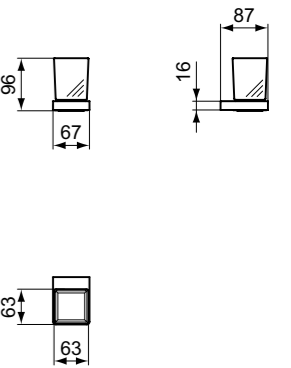

TUMBLER WITH GLASS - SQUARED

MODEL	CHROME	SILVER STORM	BRUSHED GOLD	MAGNETIC GREY
Tumbler with glass - Squared	T4504AA	T4504GN	T4504A2	T4504A5
- Tumbler with glass - Squared - Wall mounted - Frosted glass - Fixing set included