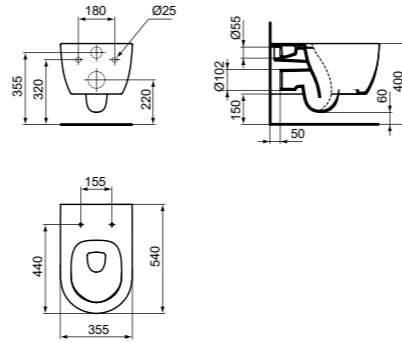

CURVE WALL-HUNG BOWL WITH AQUABLADE®

MODEL	SKU
White Gloss	T374901
White Silk*	T3749V1

· Wall-hung bowl
 · Features AquaBlade® flush technology
 · Width 355 x Length 540 x Height 340mm

· Top-Fix hidden fixations (included) allows for an easy and fast one-person installation
 · To be installed with dedicated overwrap seat (sold separately)