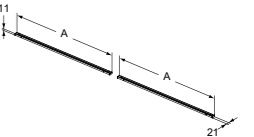

LIGHT SET FOR 2 DRAWER BASIN UNITS

MODEL	FINISHING	SKU
240cm Drawer	Matt Anthracite	T4351Y2
200cm Drawer	Matt Anthracite	T4310Y2
160cm Drawer	Matt Anthracite	T4309Y2

- Matt Anthracite
- With sensor detecting opening of the drawer
- 4000 K. IP20
- For installation inside basin units, above the drawer

	A
T4351Y2	2400
T4310Y2	2000
T4309Y2	1600