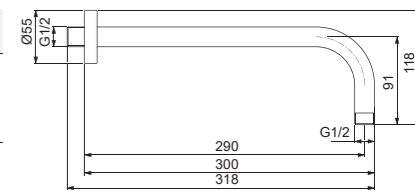

· 300mm wall connection
 · For head shower

· Metal escutcheon

WALL CONNECTION 400MM

MODEL	CHROME	SILVER STORM	BRUSHED GOLD	MAGNETIC GREY
400 mm	B9445AA	B9445GN	B9445A2	B9445A5

· 400mm wall connection
 · For head shower