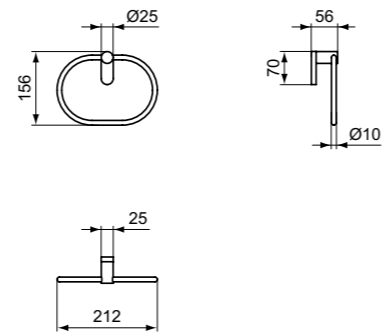

TOWEL RING - ROUND

MODEL	CHROME	SILVER STORM	BRUSHED GOLD	MAGNETIC GREY
Towel ring	T4503AA	T4503GN	T4503A2	T4503A5

· Towel ring - Round
· Fixing set included