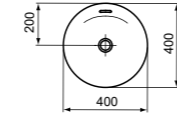

VESSEL Ø40CM WITHOUT TAP HOLE

MODEL	FINISHING	SKU
No overflow, No tap hole	White White IdealPlus Coloured*	E139801 E1398MA E1398...

- 40x40 cm vessel
- Round
- 3.8mm radii
- Features Diamatec® technology
- No overflow

- No tap hole
- IdealPlus treatment available on E1398MA
- Chrome design siphon and ceramic free flow waste with coloured cover available (see page 141)

VESSEL Ø40CM WITHOUT TAP HOLE

MODEL	FINISHING	SKU
With overflow, No tap hole**	White White IdealPlus Coloured*	E141301 E1413MA E1413...

- 40x40 cm vessel
- Round
- 3.8mm radii
- Features Diamatec® technology
- With overflow

- No tap hole
- IdealPlus treatment available on E1413MA
- Chrome design siphon and ceramic free flow waste with coloured cover available (see page 141)

VESSEL 55CM WITHOUT TAP HOLE

MODEL	FINISHING	SKU
No overflow, No tap hole	White White IdealPlus Coloured*	E207601 E2076MA E2076...

- 55x38 cm vessel
- Rectangular
- 3.8mm radii
- Features Diamatec® technology
- No overflow

- No tap hole
- IdealPlus treatment available on E2076MA
- Chrome design siphon and ceramic free flow waste with coloured cover available (see page 141)

VESSEL 55CM WITHOUT TAP HOLE

MODEL	FINISHING	SKU
With overflow, No tap hole	White White IdealPlus Coloured*	E207801 E2078MA E2078...

- 55x38 cm vessel
- Rectangular
- 3.8mm radii
- Features Diamatec technology
- With overflow

- No tap hole
- IdealPlus treatment available on E2078MA
- Chrome design siphon and ceramic free flow waste with coloured cover available (see page 141)

VESSEL 55CM WITH 1 TAP HOLE

MODEL	FINISHING	SKU
With overflow, 1 tap hole	White White IdealPlus Coloured*	E207701 E2077MA E2077...

- 55x38 cm vessel
- Rectangular
- 3.8mm radii
- Features Diamatec technology
- With overflow