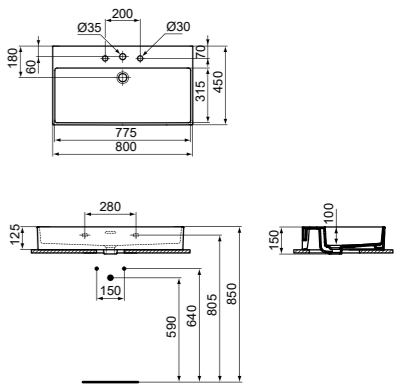

BASIN 80CM WITHOUT TAP HOLE

MODEL	SKU
With Overflow, No tap hole	T389801
With Overflow, No tap hole, Grinded	T390101

· 80x45 cm basin
· Slotted overflow
· No tap hole
· Wall-mounted installation

· Grinded model for lay on installation
· Chrome design siphon and ceramic free flow waste with coloured cover available (see page 141)