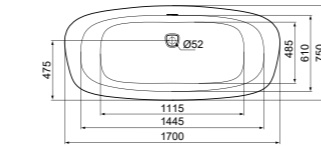

DEA FREE-STANDING BATHTUB 170X75CM

MODEL	SKU
Matt White	K8720V1
Matt White/Black	K8720V3

· Dimensions: 170x75 cm
· Thickness: 4mm acrylic
· Weight: 45kg

· Water capacity: 223lt
· Norm: EN 14516
· Waste: 52mm chrome waste chrome, trapezoid shape (factory fitted)