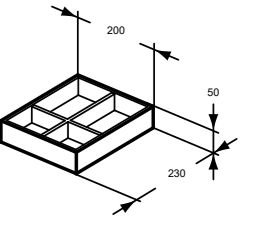

CONCA FURNITURE

BASIN UNIT — 4 DRAWERS WITH WORKTOP — NO CUT

MODEL	FINISHING	SKU
240X50X55cm	Matt White	T4338Y1
200X50X55cm	Matt White	T4326Y1
160X50X55cm	Matt White	T4325Y1
	Other Finishes*	T43.....

- 4 drawers
- Slim metal drawer system
- Push to open drawers, no handle required
- Soft-close function

	A
T4338Y1	2400
T4326Y1	2000
T4325Y1	1600

BASIN UNIT — 4 DRAWERS WITHOUT WORKTOP

MODEL	FINISHING	SKU
240X50X55cm	Matt White	T4336Y1
200X50X55cm	Matt White	T3993Y1
160X50X55cm	Matt White	T3990Y1
	Other Finishes*	T.....

- 4 drawers
- Slim metal drawer system
- Push to open drawers, no handle required
- Soft-close function

	A
T4336Y1	2400
T3993Y1	2000
T3990Y1	1600

CERAMIC WORKTOP 50.5CM

MODEL	FINISHING	SKU
240X50.5cm	Black Desire Marble	T4343DG
200X50.5cm	Black Desire Marble	T4204DG
160X50.5cm	Black Desire Marble	T4202DG
120X50.5cm	Black Desire Marble	T3972DG
100X50.5cm	Black Desire Marble	T3971DG
80X50.5cm	Black Desire Marble	T3970DG
60X50.5cm	Black Desire Marble	T3969DG
	Other Finishes*	T.....

	A
T4343DG	2400
T4204DG	2000
T4202DG	1600
T3972DG	1200
T3971DG	1000
T3970DG	800
T3969DG	600

CERAMIC WORKTOP 37CM

MODEL	FINISHING	SKU
240X37cm	Black Desire Marble	T4350DG
200X37cm	Black Desire Marble	T4349DG
160X37cm	Black Desire Marble	T4348DG
120X37cm	Black Desire Marble	T4347DG
100X37cm	Black Desire Marble	T4346DG
80X37cm	Black Desire Marble	T4345DG
60X37cm	Black Desire Marble	T4344DG
	Other Finishes*	T43.....

	A
T4350DG	2400
T4349DG	2000
T4348DG	1600
T4347DG	1200
T4346DG	1000
T4345DG	800
T4344DG	600

MATT ANTHRACITE	MATT SUNSET	SMOKED OAK	DARK WALNUT	LIGHT OAK	BLACK DESIRE MARBLE	CALACATTA MARBLE	GREY STONE
● Y2	● Y3	● Y4	● Y5	● Y6	● DG	● DH	● DI

CONCA FURNITURE

STORAGE BOX LARGE

MODEL	FINISHING	SKU
24X37X14cm	Matt Anthracite	T3979Y2