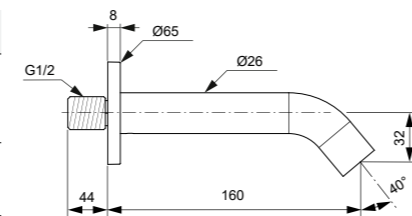

WALL SPOUT 160MM

MODEL	CHROME	SILVER STORM	BRUSHED GOLD	MAGNETIC GREY
160mm	BC805AA	BC805GN	BC805A2	BC805A5

· Wall-mounted bath spout with 160mm projection