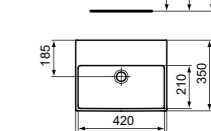

BASIN 100CM WITHOUT TAP HOLE

MODEL	SKU
With Overflow, No tap hole	T390401
With Overflow, No tap hole, Grinded	T390801

1. 100x45 cm basin
   - Slotted overflow
   - No tap hole
   - Wall-mounted installation
2. Grinded model for lay on installation
   - Chrome design siphon and ceramic free flow waste with coloured cover available (see page 141)

DOUBLE BASIN 120CM WITH 1 TAP HOLE

MODEL	SKU
With Overflow, 1 tap hole	T373101
With Overflow, 1 tap hole, Grinded	T391301

1. 120x45 cm double basin
   - Slotted overflow
   - 1 tap hole for each basin
   - Wall-mounted installation
2. Grinded model for lay on installation
   - Chrome design siphon and ceramic free flow waste with coloured cover available (see page 141)

DOUBLE BASIN 120CM WITH 3 TAP HOLES

MODEL	SKU
With Overflow, 3 tap holes	T391001
With Overflow, 3 tap holes, Grinded	T391401

1. 120x45 cm double basin
   - Slotted overflow
   - 3 tap holes for each basin
   - Wall-mounted installation
2. Grinded model for lay on installation
   - Chrome design siphon and ceramic free flow waste with coloured cover available (see page 141)

DOUBLE BASIN 120CM WITHOUT TAP HOLE

MODEL	SKU
With Overflow, No tap hole	T391101
With Overflow, No tap hole, Grinded	T391501

1. 120x45 cm double basin
   - Slotted overflow
   - No tap hole
   - Wall-mounted installation
2. Grinded model for lay on installation
   - Chrome design siphon and ceramic free flow waste with coloured cover available (see page 141)

VESSEL 50X40CM WITH 1 TAP HOLE

MODEL	SKU
With Overflow, 1 tap hole	T374101

1. 50x40 cm vessel
   - With slotted overflow
   - With 1 tap hole
   - For lay-on installation only
2. Glazed on all 4 sides
   - Chrome design siphon and ceramic free flow waste with coloured cover available (see page 141)

VESSEL 60X40CM WITHOUT TAP HOLE

MODEL	SKU
No Overflow, No tap hole	T374001

- 60x40 cm vessel
- No overflow
- No tap hole