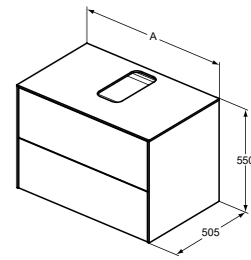

BASIN UNIT – 1 DRAWER WITH WORKTOP – CENTRAL CUT

MODEL	FINISHING	SKU
120X50X37cm	Matt White	T3931Y1
100X50X37cm	Matt White	T3930Y1
80X50X37cm	Matt White	T3929Y1
60X50X37cm	Matt White	T3928Y1
	Other Finishes*	T39.....

- 1 drawer
- Slim metal drawer system
- Push to open drawer, no handle required
- Soft-close function
- Inside cabinet in Matt Anthracite finish
- Optional LED internal lights available to order separately in relevant sizes
- Space saving basin siphon to be ordered separately using code EE23033967

	A
T3931Y1	1200
T3930Y1	1000
T3929Y1	800
T3928Y1	600

BASIN UNIT – 1 DRAWER WITH WORKTOP – NO CUT

MODEL	FINISHING	SKU
120X50X37cm	Matt White	T4314Y1
100X50X37cm	Matt White	T4313Y1
80X50X37cm	Matt White	T4312Y1
60X50X37cm	Matt White	T4311Y1
	Other Finishes*	T43.....

- 1 drawer
- Slim metal drawer system
- Push to open drawer, no handle required
- Soft-close function
- Inside cabinet in Matt Anthracite finish
- Optional LED internal lights available to order separately in relevant sizes
- Space saving basin siphon to be ordered separately using code EE23033967

	A
T4314Y1	1200
T4313Y1	1000
T4312Y1	800
T4311Y1	600

BASIN UNIT – 1 DRAWER WITHOUT WORKTOP

MODEL	FINISHING	SKU
120X50X37cm	Matt White	T3933Y1
100X50X37cm	Matt White	T3988Y1
80X50X37cm	Matt White	T3985Y1
60X50X37cm	Matt White	T3982Y1
	Other Finishes*	T39.....

- 1 drawer
- Slim metal drawer system
- Push to open drawer, no handle required
- Soft-close function
- Inside cabinet in Matt Anthracite finish
- Optional LED internal lights available to order separately in relevant sizes
- Space saving basin siphon to be ordered separately using code EE23033967

	A
T3933Y1	1200
T3988Y1	1000
T3985Y1	800
T3982Y1	600

BASIN UNIT – 1 DRAWER WITH WORKTOP – CENTRAL CUT