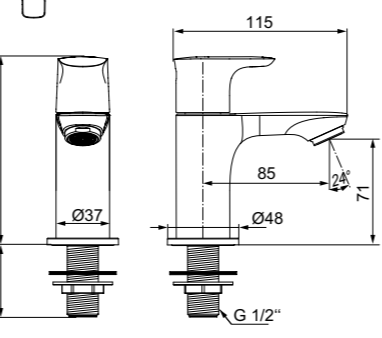

CONNECT AIR

HIGH SPOUT BASIN MIXER

MODEL	CHROME	SILVER STORM	BRUSHED GOLD	MAGNETIC GREY
With Pop-up Waste	A7020AA	A7020GN	A7020A2	A7020A5
Without Pop-up Waste	A7023AA	A7023GN	A7023A2	A7023A5

- Swivelling high cast spout single lever basin mixer
- Pop-up waste on A7020 models
- 5 litres per minute aerator
- Metal escutcheon
- Noise class 1
- EasyFix®

VESSEL MIXER

MODEL	CHROME	SILVER STORM	BRUSHED GOLD	MAGNETIC GREY
With Pop-up Waste	A7025AA	A7025GN	A7025A2	A7025A5
Without Pop-up Waste	A7027AA	A7027GN	A7027A2	A7027A5

- Single lever vessel mixer
- Pop-up waste on A7025 models
- 5 litres per minute aerator
- Metal escutcheon
- Noise class 1
- EasyFix®

VESSEL MIXER SLIM – BLUESTART®

MODEL	CHROME	SILVER STORM	BRUSHED GOLD	MAGNETIC GREY
With Pop-up Waste	A7026AA	A7026GN	A7026A2	A7026A5
Without Pop-up Waste	A7028AA	A7028GN	A7028A2	A7028A5

- Single lever vessel mixer
- BlueStart® technology
- Pop-up waste on A7026 models
- 5 litres per minute aerator
- Metal escutcheon
- Noise class 1
- EasyFix®

WALL-MOUNTED BASIN MIXER 185MM - KIT 2

MODEL	CHROME	SILVER STORM	BRUSHED GOLD	MAGNETIC GREY
185mm Spout	A7029AA	A7029GN	A7029A2	A7029A5

- Wall-mounted single lever basin mixer
- 185mm cast spout
- 5 litres per minute aerator
- Metal escutcheons
- Requires built-in kit A5948NU (sold separately)

WALL-MOUNTED BASIN MIXER 225MM - KIT 2

MODEL	CHROME	SILVER STORM	BRUSHED GOLD	MAGNETIC GREY
225mm Spout	A7009AA	A7009GN	A7009A2	A7009A5

- Wall-mounted single lever basin mixer
- 225mm cast spout
- 5 litres per minute aerator
- Metal escutcheons
- Requires built-in kit A5948NU (sold separately)

PILLAR TAP

MODEL	CHROME	SILVER STORM	BRUSHED GOLD	MAGNETIC GREY
Pillar tap	A7031AA	A7031GN	A7031A2	A7031A5

- Pillar Tap
- 5 litres per minute aerator
- Ceramic disc headpart
- Metal escutcheon
- Noise class 1
- Shank fixation

CONNECT AIR