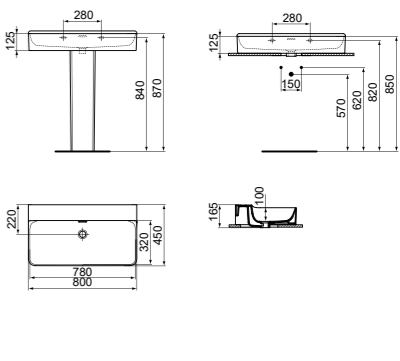

· 80x45 cm basin
 · Slotted overflow
 · No tap hole
 · Wall-mounted installation

· Grinded model for lay on installation
 · Chrome design siphon and ceramic free flow waste with coloured cover available (see page 141)