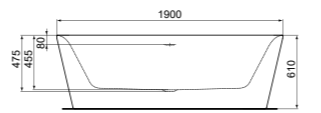

DEA FREE-STANDING BATHTUB 190X90CM

MODEL	SKU
Matt White	K8722V1
Matt White/Black	K8722V3

· Dimensions: 190x90cm
· Thickness: 4mm acrylic
· Weight: 55kg

· Water capacity: 342lt
· Norm: EN 14516
· Waste: 52mm chrome waste chrome, trapezoid shape (factory fitted)