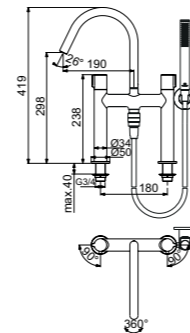

· 2-hole single lever bath and shower mixer with shower set
 · Shower set = metal stick handshower, IdealFlex shower hose and round metal shower holder

WALL SPOUT 160MM

MODEL	CHROME	SILVER STORM	BRUSHED GOLD	MAGNETIC GREY
160mm	BC805AA	BC805GN	BC805A2	BC805A5