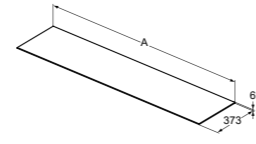

CERAMIC WORKTOP 37CM

MODEL	FINISHING	SKU
240X37cm	Black Desire Marble	T4350DG
200X37cm	Black Desire Marble	T4349DG
160X37cm	Black Desire Marble	T4348DG
120X37cm	Black Desire Marble	T4347DG
100X37cm	Black Desire Marble	T4346DG
80X37cm	Black Desire Marble	T4345DG
60X37cm	Black Desire Marble	T4344DG
	Other Finishes*	T43.....

	A
T4350DG	2400
T4349DG	2000
T4348DG	1600
T4347DG	1200
T4346DG	1000
T4345DG	800
T4344DG	600

MATT ANTHRACITE	MATT SUNSET	SMOKED OAK	DARK WALNUT	LIGHT OAK	BLACK DESIRE MARBLE	CALACATTA MARBLE	GREY STONE
● Y2	● Y3	● Y4	● Y5	● Y6	● DG	● DH	● DI

CONCA FURNITURE

STORAGE BOX LARGE

MODEL	FINISHING	SKU
24X37X14cm	Matt Anthracite	T3979Y2

- To be installed inside external drawers only

STORAGE BOX SMALL

MODEL	FINISHING	SKU
20X23X5cm	Matt Anthracite	T3980Y2

- Fits all drawers

CONSOLE

MODEL	FINISHING	SKU
240X50cm	Matt White	T4342Y1
200X50cm	Matt White	T4000Y1
180X50cm	Matt White	T3954Y1
160X50cm	Matt White	T3953Y1
120X50cm	Matt White	T3952Y1
	Other Finishes*	T.....

1. Mandatory brackets for installation (ref U842867) to order separately:
2. 4 pcs needed for 240, 220, 180 and 160 cm consoles
   - 3 pcs needed for 120 cm consoles

	A
T4342Y1	2400
T4000Y1	2000
T3954Y1	1800
T3953Y1	1600
T3952Y1	1200