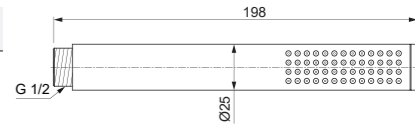

SHOWER ACCESSORIES

STICK HANDSHOWER

MODEL	CHROME	SILVER STORM	BRUSHED GOLD	MAGNETIC GREY
Handshower	BC774AA	BC774GN	BC774A2	BC774A5

· Metal 1-function handshower