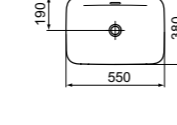

VESSEL Ø40CM WITHOUT TAP HOLE

MODEL	FINISHING	SKU
No overflow, No tap hole	White White IdealPlus Coloured*	E139801 E1398MA E1398...

- 40x40 cm vessel
- Round
- 3.8mm radii
- Features Diamatec® technology
- No overflow

- No tap hole
- IdealPlus treatment available on E1398MA
- Chrome design siphon and ceramic free flow waste with coloured cover available (see page 141)

VESSEL Ø40CM WITHOUT TAP HOLE

MODEL	FINISHING	SKU
With overflow, No tap hole**	White White IdealPlus Coloured*	E141301 E1413MA E1413...

- 40x40 cm vessel
- Round
- 3.8mm radii
- Features Diamatec® technology
- With overflow

- No tap hole
- IdealPlus treatment available on E1413MA
- Chrome design siphon and ceramic free flow waste with coloured cover available (see page 141)

VESSEL 55CM WITHOUT TAP HOLE

MODEL	FINISHING	SKU
No overflow, No tap hole	White White IdealPlus Coloured*	E207601 E2076MA E2076...

- 55x38 cm vessel
- Rectangular
- 3.8mm radii
- Features Diamatec® technology
- No overflow

- No tap hole
- IdealPlus treatment available on E2076MA
- Chrome design siphon and ceramic free flow waste with coloured cover available (see page 141)

VESSEL 55CM WITHOUT TAP HOLE

MODEL	FINISHING	SKU
With overflow, No tap hole	White White IdealPlus Coloured*	E207801 E2078MA E2078...

- 55x38 cm vessel
- Rectangular
- 3.8mm radii
- Features Diamatec technology
- With overflow

- No tap hole
- IdealPlus treatment available on E2078MA
- Chrome design siphon and ceramic free flow waste with coloured cover available (see page 141)

VESSEL 55CM WITH 1 TAP HOLE

MODEL	FINISHING	SKU
With overflow, 1 tap hole	White White IdealPlus Coloured*	E207701 E2077MA E2077...

- 55x38 cm vessel
- Rectangular
- 3.8mm radii
- Features Diamatec technology
- With overflow