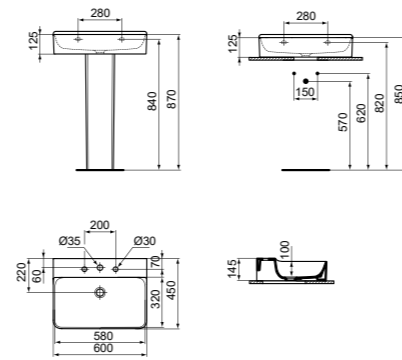

· 60x45 cm basin
 · No overflow
 · 3 tap holes
 · Wall-mounted installation or with pedestal

· Grinded model for lay on installation
 · Suggested installation with free flow waste or with dedicated IdealFlow siphon (see page 141)