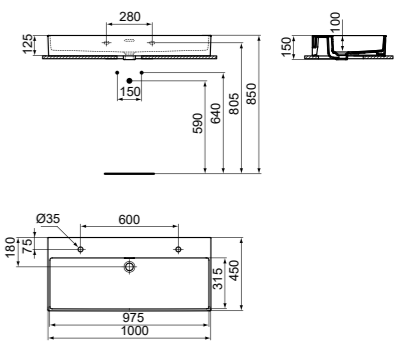

BASIN 100CM WITH 2 TAP HOLES

MODEL	SKU
With Overflow, 2 tap holes	T390201
With Overflow, 2 tap holes, Grinded	T390601

· 100x45 cm basin
· Slotted overflow
· 2 tap holes
· Wall-mounted installation

· Grinded model for lay on installation
· Chrome design siphon and ceramic free flow waste with coloured cover available (see page 141)