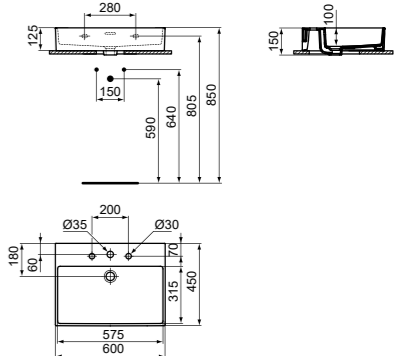

BASIN 60CM WITH 3 TAP HOLES

MODEL	SKU
With Overflow, 3 tap holes	T388701
With Overflow, 3 tap holes, Grinded	T389001

· 60x45 cm basin
· Slotted overflow
· 3 tap holes
· Wall-mounted installation

· Grinded model for lay on installation
· Chrome design siphon and ceramic free flow waste with coloured cover available (see page 141)