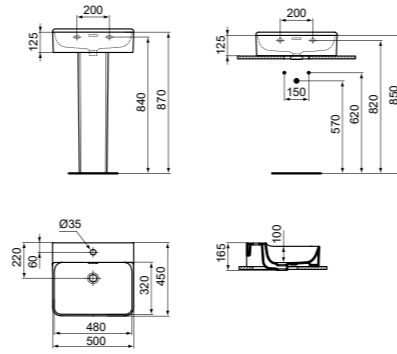

BASIN 50CM WITH 1 TAP HOLE

MODEL	FINISHING	SKU
With Overflow, 1 tap hole	White Gloss White Silk*	T369001 T3690V1
With Overflow, 1 tap hole, Grinded	White Gloss White Silk*	T381201 T3812V1

- 50x45 cm basin
- Slotted overflow
- 1 tap hole
- Wall-mounted installation or with pedestal

BASIN 50CM WITH 3 TAP HOLES

MODEL	FINISHING	SKU
With Overflow, 3 tap holes	White Gloss	T378301
With Overflow, 3 tap holes, Grinded	White Gloss	T381301

- 50x45 cm basin
- Slotted overflow
- 3 tap holes
- Wall-mounted installation or with pedestal