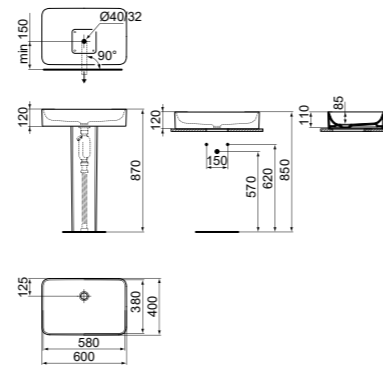

VESSEL 60X40CM WITHOUT TAP HOLE

MODEL	FINISHING	SKU
No Overflow, No tap hole	White Gloss White Silk*	T369801 T3698V1

1. 60 x 40cm rectangle vessel basin
   - No overflow
   - No tap hole
2. For lay on installation or use with freestanding pedestal
   - Suggested installation with free flow waste or with dedicated IdealFlow siphon (see page 141)