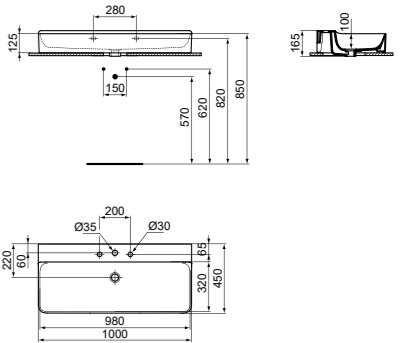

BASIN 100CM WITH 3 TAP HOLES

MODEL	FINISHING	SKU
No Overflow, 3 tap holes	White Gloss	T380101
No Overflow, 3 tap holes, Grinded	White Gloss	T383601

- 100x45 cm basin
- No overflow
- 3 tap holes
- Wall-mounted installation

- Grinded model for lay on installation
- Suggested installation with free flow waste or with dedicated IdealFlow siphon (see page 141)