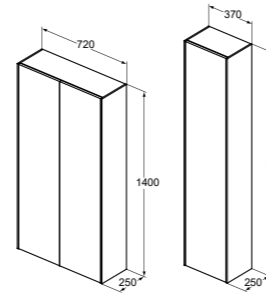

COLUMN

MODEL	FINISHING	SKU
140X37X25cm	Matt White	T4107Y1
170X72X25cm	Matt White	T3955Y1
140X72X25cm	Matt White	T3956Y1
	Other Finishes*	T.....

The single door unit is reversible, door can open Left or Right. Interior setting in module H140 : 4 glass shelves, 1 mid wooden shelf
Interior setting in module H170 : 4 glass shelves, 1 mid wooden shelf

	A
T3955Y1	1700
T3956Y1	1400

ROUND MIRROR

MODEL	FINISHING	SKU
120cm	Without frame	T3960BH
100cm	Without frame	T3959BH
80cm	Without frame	T3958BH
60cm	Without frame	T3957BH

Frameless design
Ambient LED
230 V, 50 Hz, IP44, Class II, 4000 K
Without switch
Fixation kit included

	A
T3960Y1	1200
T3959BH	1000
T3958BH	800
T3957BH	600

SQUARE MIRROR WITH FRAME

MODEL	FINISHING	SKU
120cm	Black frame	T3968BH
100cm	Black frame	T3967BH
80cm	Black frame	T3966BH
60cm	Black frame	T3965BH

Black aluminum frame
Perimeter and internal ambient LED
230 V, 50 Hz, IP44, Class II, 4000 K
Without switch
Fixation kit included

	A
T3968Y1	1200
T3967Y1	1000
T3966Y1	800
T3965Y1	600

ROUND MIRROR WITH FRAME

MODEL	FINISHING	SKU
90cm	Black frame	T4133BH
65cm	Black frame	T4131BH

Metallic black brown frame
Frontal LED light around the frame
230 V, 50 Hz, IP44, Class II, 4000 K
Without switch
Fixation kit included

	A
T4133BH	900
T4131BH	650

FINISHINGS CHART

RANGES	PRODUCT TYPE	FINISHING									
		MAT WHITE	MATT ANTHRACITE	MAT SUNSET	SMOKED OAK	DARK WALNUT	LIGHT OAK	BLACK DESIRE MARBLE*	CALACATTA MARBLE*	GREY STONE*	
CONCA	BASIN UNITS	Y1	Y2	Y3	Y4	Y5	Y7	DG	DH	DI	
	WORKTOPS										

*Worktops finishes only.

Y1, Y2 and Y3 are coloured lacquer. Y4, Y5 and Y6 are wood veneer.

For basin units sold with worktops, the worktop finish matches the unit finish.

For basin units sold without worktop, select among one of the 3 worktop finishes available : Black Desire Marble, Calacatta Marble or Grey Stone.