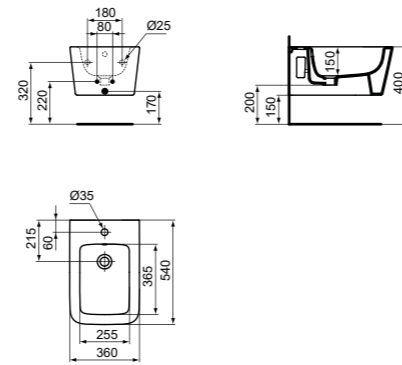

CUBE WALL-HUNG BIDET

MODEL	SKU
White Gloss	T368701
White Silk*	T3687V1
<ul style="list-style-type: none"> Wall-hung bidet Hidden fixations (included) for easy & fast cleaning 1 tap hole 	<ul style="list-style-type: none"> With overflow Width 360 x Length 540 x Height 340mm