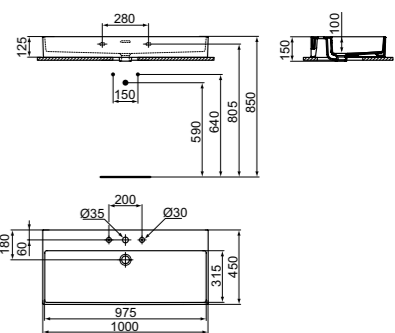

BASIN 100CM WITH 3 TAP HOLES

MODEL	SKU
With Overflow, 3 tap holes	T390301
With Overflow, 3 tap holes, Grinded	T390701

· 100x45 cm basin
· Slotted overflow
· 3 tap holes
· Wall-mounted installation

· Grinded model for lay on installation
· Chrome design siphon and ceramic free flow waste with coloured cover available (see page 141)