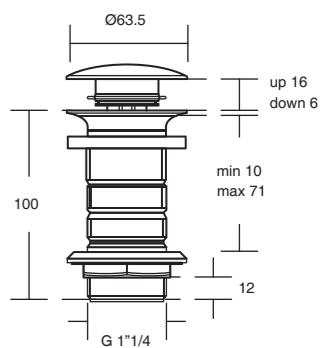

SOLID CLICKER BASIN WASTE

MODEL	CHROME	SILVER STORM	BRUSHED GOLD	MAGNETIC GREY
Clicker Waste	E1483AA	E1483GN	E1483A2	E1483A5

· Solid clicker waste