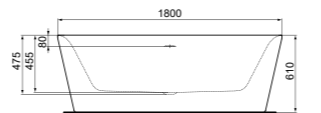

DEA FREE-STANDING BATHTUB 180X80CM

MODEL	SKU
Matt White	K8721V1
Matt White/Black	K8721V3

· Dimensions: 180x80cm
· Thickness: 4mm acrylic
· Weight: 50kg

· Water capacity: 265lt
· Norm: EN 14516
· Waste: 52mm chrome waste chrome, trapezoid shape (factory fitted)