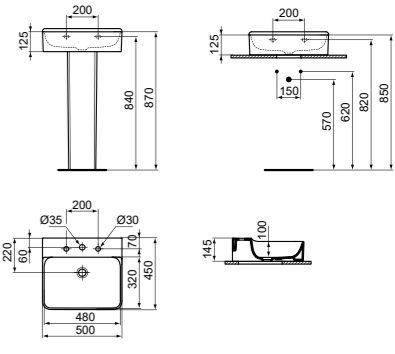

BASIN 50CM WITH 3 TAP HOLES

MODEL	FINISHING	SKU
No Overflow, 3 tap holes	White Gloss	T378601
No Overflow, 3 tap holes, Grinded	White Gloss	T381601

- 50x45 cm basin
- No overflow
- 3 tap holes
- Wall-mounted installation or with pedestal

BASIN 50CM WITHOUT TAP HOLE

MODEL	FINISHING	SKU
No Overflow, No tap hole	White Gloss	T378701
No Overflow, No tap hole, Grinded	White Gloss	T381701

- 50x45 cm basin
- No overflow
- No tap hole
- Wall-mounted installation or with pedestal