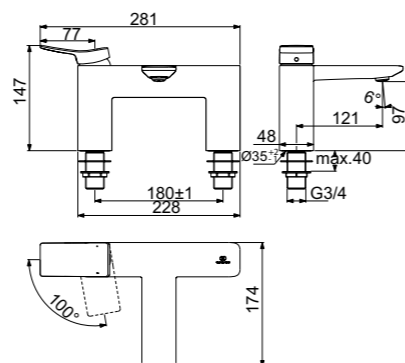

2-HOLE BATH FILLER

MODEL	CHROME	SILVER STORM	BRUSHED GOLD	MAGNETIC GREY
Without shower set	BC767AA	BC767GN	BC767A2	BC767A5

- Single lever 2-hole bath filler