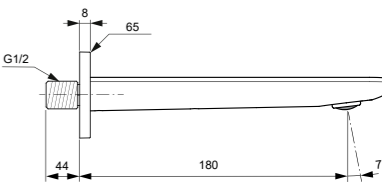

WALL-MOUNTED SPOUT 180 MM

MODEL	CHROME	SILVER STORM	BRUSHED GOLD	MAGNETIC GREY
180 mm Spout	BC769AA	BC769GN	BC769A2	BC769A5

- Wall-mounted bath spout with 180mm projection