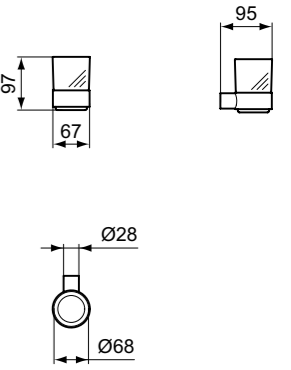

CONCA ACCESSORIES

TUMBLER WITH GLASS - ROUND

MODEL	CHROME	SILVER STORM	BRUSHED GOLD	MAGNETIC GREY
Tumbler with glass - Round	T4505AA	T4505GN	T4505A2	T4505A5
- Tumbler with glass - Round - Wall mounted - Frosted glass - Fixing set included