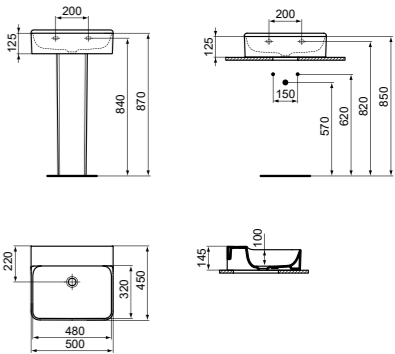

BASIN 60CM WITH 1 TAP HOLE

MODEL	FINISHING	SKU
With Overflow, 1 tap hole	White Gloss White Silk*	T369101 T3691V1
With Overflow, 1 tap hole, Grinded	White Gloss White Silk*	T381801 T3818V1

- 60x45 cm basin
- Slotted overflow
- 1 tap hole
- Wall-mounted installation or with pedestal