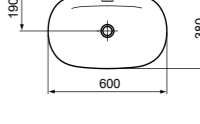

VESSEL Ø40CM WITHOUT TAP HOLE

MODEL	FINISHING	SKU
No overflow, No tap hole	White White IdealPlus Coloured*	E139801 E1398MA E1398...

- 40x40 cm vessel
- Round
- 3.8mm radii
- Features Diamatec® technology
- No overflow

- No tap hole
- IdealPlus treatment available on E1398MA
- Chrome design siphon and ceramic free flow waste with coloured cover available (see page 141)

VESSEL Ø40CM WITHOUT TAP HOLE

MODEL	FINISHING	SKU
With overflow, No tap hole**	White White IdealPlus Coloured*	E141301 E1413MA E1413...

- 40x40 cm vessel
- Round
- 3.8mm radii
- Features Diamatec® technology
- With overflow

- No tap hole
- IdealPlus treatment available on E1413MA
- Chrome design siphon and ceramic free flow waste with coloured cover available (see page 141)

VESSEL 55CM WITHOUT TAP HOLE

MODEL	FINISHING	SKU
No overflow, No tap hole	White White IdealPlus Coloured*	E207601 E2076MA E2076...

- 55x38 cm vessel
- Rectangular
- 3.8mm radii
- Features Diamatec® technology
- No overflow

- No tap hole
- IdealPlus treatment available on E2076MA
- Chrome design siphon and ceramic free flow waste with coloured cover available (see page 141)

VESSEL 55CM WITHOUT TAP HOLE

MODEL	FINISHING	SKU
With overflow, No tap hole	White White IdealPlus Coloured*	E207801 E2078MA E2078...

- 55x38 cm vessel
- Rectangular
- 3.8mm radii
- Features Diamatec technology
- With overflow

- No tap hole
- IdealPlus treatment available on E2078MA
- Chrome design siphon and ceramic free flow waste with coloured cover available (see page 141)

VESSEL 55CM WITH 1 TAP HOLE

MODEL	FINISHING	SKU
With overflow, 1 tap hole	White White IdealPlus Coloured*	E207701 E2077MA E2077...

- 55x38 cm vessel
- Rectangular
- 3.8mm radii
- Features Diamatec technology
- With overflow