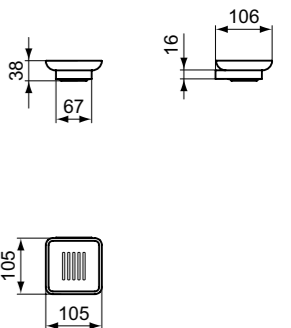

SOAP DISH - SQUARED

MODEL	CHROME	SILVER STORM	BRUSHED GOLD	MAGNETIC GREY
Soap dish - Squared	T4508AA	T4508GN	T4508A2	T4508A5
- Soap dish - Squared - Wall mounted - Frosted glass - Fixing set included