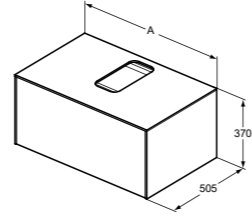

BASIN UNIT – 1 DRAWER WITH WORKTOP – CENTRAL CUT

MODEL	FINISHING	SKU
120X50X37cm	Matt White	T3931Y1
100X50X37cm	Matt White	T3930Y1
80X50X37cm	Matt White	T3929Y1
60X50X37cm	Matt White	T3928Y1
	Other Finishes*	T39.....

- 1 drawer
- Slim metal drawer system
- Push to open drawer, no handle required
- Soft-close function
- Inside cabinet in Matt Anthracite finish
- Optional LED internal lights available to order separately in relevant sizes
- Space saving basin siphon to be ordered separately using code EE23033967

	A
T3931Y1	1200
T3930Y1	1000
T3929Y1	800
T3928Y1	600

BASIN UNIT – 1 DRAWER WITH WORKTOP – NO CUT

MODEL	FINISHING	SKU
120X50X37cm	Matt White	T4314Y1
100X50X37cm	Matt White	T4313Y1
80X50X37cm	Matt White	T4312Y1
60X50X37cm	Matt White	T4311Y1
	Other Finishes*	T43.....

- 1 drawer
- Slim metal drawer system
- Push to open drawer, no handle required
- Soft-close function
- Inside cabinet in Matt Anthracite finish
- Optional LED internal lights available to order separately in relevant sizes
- Space saving basin siphon to be ordered separately using code EE23033967

	A
T4314Y1	1200
T4313Y1	1000
T4312Y1	800
T4311Y1	600

BASIN UNIT – 1 DRAWER WITHOUT WORKTOP

MODEL	FINISHING	SKU
120X50X37cm	Matt White	T3933Y1
100X50X37cm	Matt White	T3988Y1
80X50X37cm	Matt White	T3985Y1
60X50X37cm	Matt White	T3982Y1
	Other Finishes*	T39.....

- 1 drawer
- Slim metal drawer system
- Push to open drawer, no handle required
- Soft-close function
- Inside cabinet in Matt Anthracite finish
- Optional LED internal lights available to order separately in relevant sizes
- Space saving basin siphon to be ordered separately using code EE23033967

	A
T3933Y1	1200
T3988Y1	1000
T3985Y1	800
T3982Y1	600

BASIN UNIT – 1 DRAWER WITH WORKTOP – CENTRAL CUT