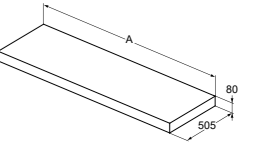

CONCA FURNITURE

BASIN UNIT — 4 DRAWERS WITH WORKTOP — NO CUT

MODEL	FINISHING	SKU
240X50X55cm	Matt White	T4338Y1
200X50X55cm	Matt White	T4326Y1
160X50X55cm	Matt White	T4325Y1
	Other Finishes*	T43.....

- 4 drawers
- Slim metal drawer system
- Push to open drawers, no handle required
- Soft-close function

	A
T4338Y1	2400
T4326Y1	2000
T4325Y1	1600

BASIN UNIT — 4 DRAWERS WITHOUT WORKTOP

MODEL	FINISHING	SKU
240X50X55cm	Matt White	T4336Y1
200X50X55cm	Matt White	T3993Y1
160X50X55cm	Matt White	T3990Y1
	Other Finishes*	T.....

- 4 drawers
- Slim metal drawer system
- Push to open drawers, no handle required
- Soft-close function

	A
T4336Y1	2400
T3993Y1	2000
T3990Y1	1600

CERAMIC WORKTOP 50.5CM

MODEL	FINISHING	SKU
240X50.5cm	Black Desire Marble	T4343DG
200X50.5cm	Black Desire Marble	T4204DG
160X50.5cm	Black Desire Marble	T4202DG
120X50.5cm	Black Desire Marble	T3972DG
100X50.5cm	Black Desire Marble	T3971DG
80X50.5cm	Black Desire Marble	T3970DG
60X50.5cm	Black Desire Marble	T3969DG
	Other Finishes*	T.....

	A
T4343DG	2400
T4204DG	2000
T4202DG	1600
T3972DG	1200
T3971DG	1000
T3970DG	800
T3969DG	600

CERAMIC WORKTOP 37CM

MODEL	FINISHING	SKU
240X37cm	Black Desire Marble	T4350DG
200X37cm	Black Desire Marble	T4349DG
160X37cm	Black Desire Marble	T4348DG
120X37cm	Black Desire Marble	T4347DG
100X37cm	Black Desire Marble	T4346DG
80X37cm	Black Desire Marble	T4345DG
60X37cm	Black Desire Marble	T4344DG
	Other Finishes*	T43.....

	A
T4350DG	2400
T4349DG	2000
T4348DG	1600
T4347DG	1200
T4346DG	1000
T4345DG	800
T4344DG	600

MATT ANTHRACITE	MATT SUNSET	SMOKED OAK	DARK WALNUT	LIGHT OAK	BLACK DESIRE MARBLE	CALACATTA MARBLE	GREY STONE
● Y2	● Y3	● Y4	● Y5	● Y6	● DG	● DH	● DI

CONCA FURNITURE

STORAGE BOX LARGE

MODEL	FINISHING	SKU
24X37X14cm	Matt Anthracite	T3979Y2