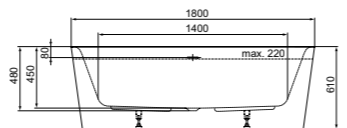

DEA FREE-STANDING/WALL DOUBLE-ENDED BATHTUB 180X80CM

MODEL	SKU
White Gloss	T994001
Matt White	T9940V1
Matt White/Black	T9940V3

· Dimensions: 180x80cm
· Thickness: 4mm acrylic
· Weight: 66kg

· Water capacity: 220lt
· Norm: EN 14516
· Waste: 52mm chrome waste chrome, trapezoid shape (factory fitted)