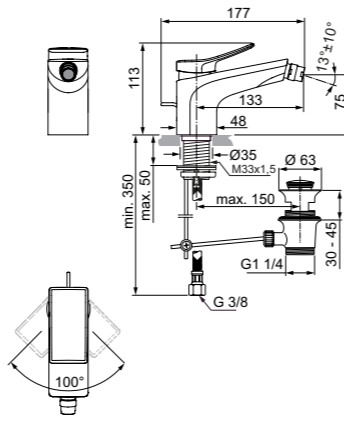

BIDET MIXER

MODEL	CHROME	SILVER STORM	BRUSHED GOLD	MAGNETIC GREY
Pop-up Waste	BC760AA	BC760GN	BC760A2	BC760A5

- Single lever bidet mixer with pop-up waste
- Eco flow regulator fitted
- 5 litres per minute