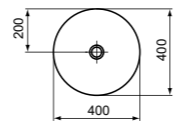

VESSEL Ø40CM WITHOUT TAP HOLE

MODEL	FINISHING	SKU
No overflow, No tap hole	White White IdealPlus Coloured*	E139801 E1398MA E1398...

- 40x40 cm vessel
- Round
- 3.8mm radii
- Features Diamatec® technology
- No overflow

- No tap hole
- IdealPlus treatment available on E1398MA
- Chrome design siphon and ceramic free flow waste with coloured cover available (see page 141)

VESSEL Ø40CM WITHOUT TAP HOLE

MODEL	FINISHING	SKU
With overflow, No tap hole**	White White IdealPlus Coloured*	E141301 E1413MA E1413...

- 40x40 cm vessel
- Round
- 3.8mm radii
- Features Diamatec® technology
- With overflow

- No tap hole
- IdealPlus treatment available on E1413MA
- Chrome design siphon and ceramic free flow waste with coloured cover available (see page 141)

VESSEL 55CM WITHOUT TAP HOLE

MODEL	FINISHING	SKU
No overflow, No tap hole	White White IdealPlus Coloured*	E207601 E2076MA E2076...

- 55x38 cm vessel
- Rectangular
- 3.8mm radii
- Features Diamatec® technology
- No overflow

- No tap hole
- IdealPlus treatment available on E2076MA
- Chrome design siphon and ceramic free flow waste with coloured cover available (see page 141)

VESSEL 55CM WITHOUT TAP HOLE

MODEL	FINISHING	SKU
With overflow, No tap hole	White White IdealPlus Coloured*	E207801 E2078MA E2078...

- 55x38 cm vessel
- Rectangular
- 3.8mm radii
- Features Diamatec technology
- With overflow

- No tap hole
- IdealPlus treatment available on E2078MA
- Chrome design siphon and ceramic free flow waste with coloured cover available (see page 141)

VESSEL 55CM WITH 1 TAP HOLE

MODEL	FINISHING	SKU
With overflow, 1 tap hole	White White IdealPlus Coloured*	E207701 E2077MA E2077...

- 55x38 cm vessel
- Rectangular
- 3.8mm radii
- Features Diamatec technology
- With overflow