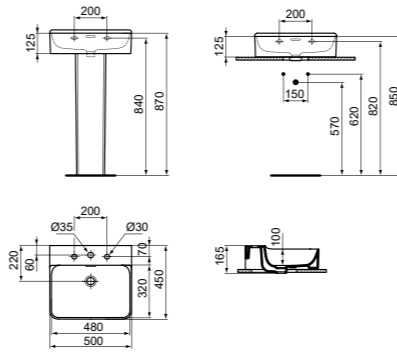

BASIN 50CM WITHOUT TAP HOLE

MODEL	FINISHING	SKU
With Overflow, No tap hole	White Gloss	T378401
With Overflow, No tap hole, Grinded	White Gloss	T381401

- 50x45 cm basin
- Slotted overflow
- No tap hole
- Wall-mounted installation or with pedestal