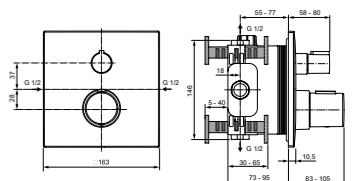

· Built-in thermostatic bath and shower mixer
 · Requires built in kit A1000NU (sold separately) and a suitable outlet

* Available starting as of November 2020

SHOWER ACCESSORIES

SQUARE SHOWER HEAD 300MM