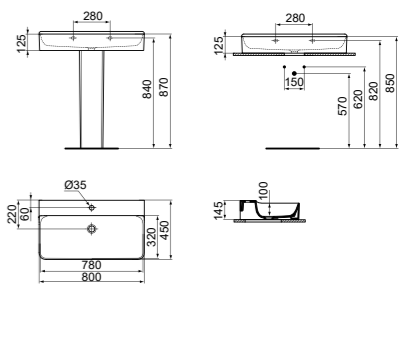

BASIN 80CM WITH 1 TAP HOLE

MODEL	FINISHING	SKU
No Overflow, 1 tap hole	White Gloss	T379501
No Overflow, 1 tap hole, Grinded	White Gloss	T382901

· 80x45 cm basin
· No overflow
· 1 tap hole
· Wall-mounted installation or with pedestal

· Grinded model for lay on installation
· Suggested installation with free flow waste or with dedicated IdealFlow siphon (see page 141)