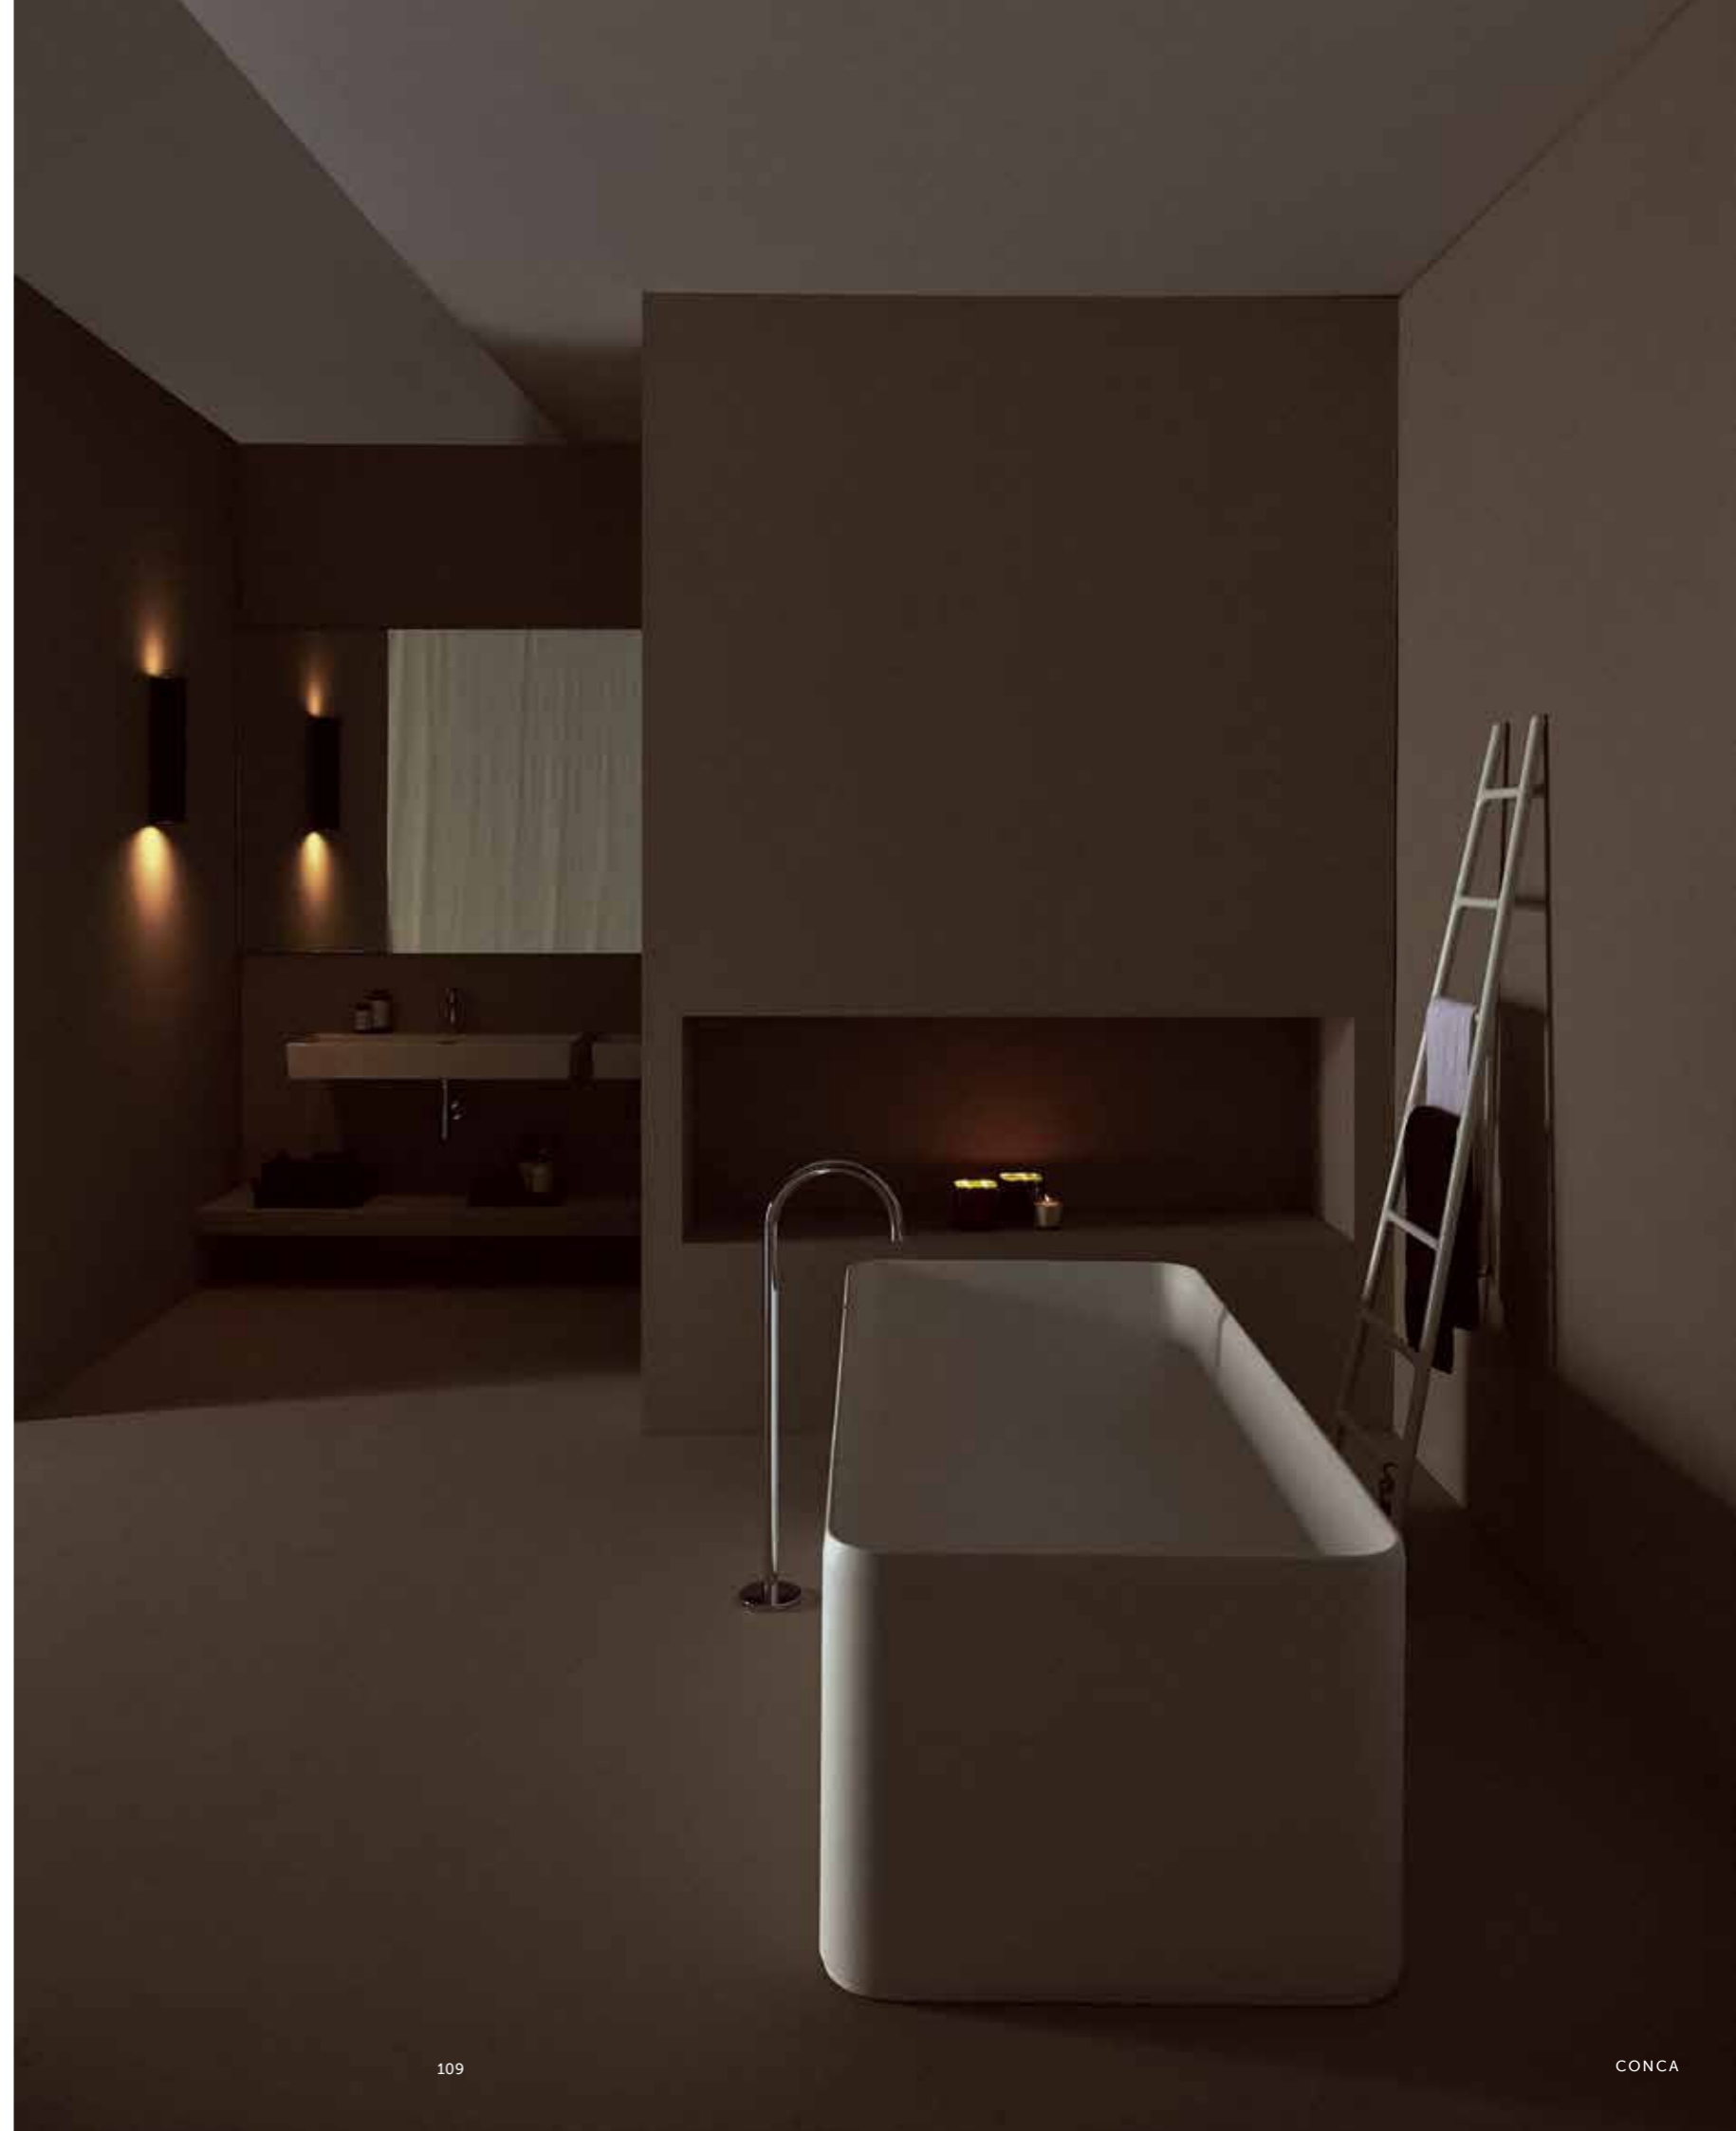

Colour creates mood.
It allows the customer to
create a unique environment.

ROBERTO PALOMBA

Technologies

AQUABLADE®

**Unrivalled innovation,
redefining the industry**

Superior, splash-free flushing, even at low water volumes. For spaces where hygiene is paramount, and for washrooms where first impressions are essential, AquaBlade® is the ultimate design solution.