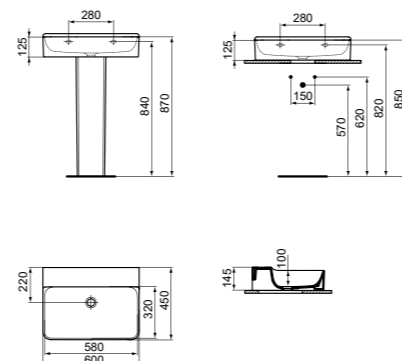

BASIN 60CM WITHOUT TAP HOLE

MODEL	FINISHING	SKU
No Overflow, No tap hole	White Gloss	T379201
No Overflow, No tap hole, Grinded	White Gloss	T382501

· 60x45 cm basin
· No overflow
· No tap hole
· Wall-mounted installation or with pedestal

· Grinded model for lay on installation
· Suggested installation with free flow waste or with dedicated IdealFlow siphon (see page 141)