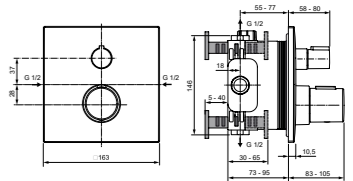

4-HOLE BATH & SHOWER MIXER WITH SPOUT

MODEL	CHROME	SILVER STORM	BRUSHED GOLD	MAGNETIC GREY
With hand-spray	BC789AA	BC789GN	BC789A2	BC789A5

· 4 hole single lever bath and shower mixer with spout
· with pullout hand-spray

2-HOLE BATH FILLER

MODEL	CHROME	SILVER STORM	BRUSHED GOLD	MAGNETIC GREY
Without shower set	BC803AA	BC803GN	BC803A2	BC803A5

· 2-hole single lever bath filler

2-HOLE BATH & SHOWER MIXER

MODEL	CHROME	SILVER STORM	BRUSHED GOLD	MAGNETIC GREY
With shower set	BC804AA	BC804GN	BC804A2	BC804A5

· 2-hole single lever bath and shower mixer with shower set
· Shower set = metal stick handshower, IdealFlex shower hose and round metal shower holder

WALL SPOUT 160MM

MODEL	CHROME	SILVER STORM	BRUSHED GOLD	MAGNETIC GREY
160mm	BC805AA	BC805GN	BC805A2	BC805A5

· Wall-mounted bath spout with 160mm projection

BUILT-IN THERMOSTATS

ROUND BUILT-IN SHOWER THERMOSTAT - KIT 2

MODEL	CHROME	SILVER STORM	BRUSHED GOLD	MAGNETIC GREY
For kit A1000NU*	A5813AA	A5813GN	A5813A2	A5813A5

· Built-in thermostatic shower mixer
· Requires built in kit A1000NU (sold separately) and a suitable outlet

ROUND BUILT-IN BATH AND SHOWER THERMOSTAT - KIT 2

MODEL	CHROME	SILVER STORM	BRUSHED GOLD	MAGNETIC GREY
For kit A1000NU*	A5814AA	A5814GN	A5814A2	A5814A5

· Built-in thermostatic bath and shower mixer
· Requires built in kit A1000NU (sold separately) and a suitable outlet

SQUARE BUILT-IN SHOWER THERMOSTAT - KIT 2

MODEL	CHROME	SILVER STORM	BRUSHED GOLD	MAGNETIC GREY
For kit A1000NU*	A6956AA	A6956GN	A6956A2	A6956A5

· Built-in thermostatic shower mixer
· Requires built in kit A1000NU (sold separately) and a suitable outlet

SQUARE BUILT-IN BATH & SHOWER THERMOSTAT - KIT 2

MODEL	CHROME	SILVER STORM	BRUSHED GOLD	MAGNETIC GREY
For kit A1000NU*	A7522AA	A7522GN	A7522A2	A7522A5