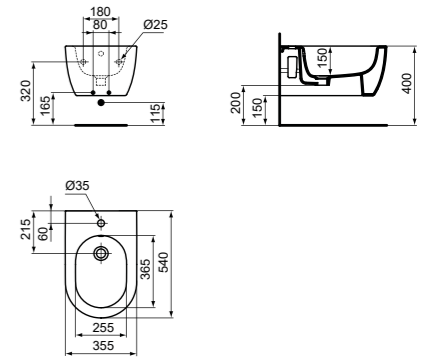

CURVE WALL-HUNG BIDET

MODEL	SKU
White Gloss	T375001
White Silk*	T3750V1

· Wall-hung bidet
· Hidden fixations (included)
· 1 tap hole

· With overflow
· Width 355 x Length 540 x Height 340mm