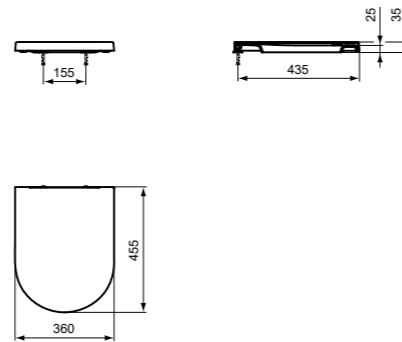

CURVE SEAT – SOFT-CLOSE

MODEL	SKU
White Gloss	T376001
White Silk*	T3760V1

· Soft close hinges
· Overwrap design

· Easy take-off system
· Toggle fixations