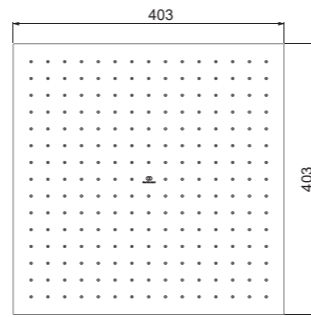

SQUARE SHOWER HEAD 400MM

MODEL	CHROME	SILVER STORM	BRUSHED GOLD	MAGNETIC GREY
400 mm	A5806AA	A5806GN	A5806A2	A5806A5

· Square metal head shower
 · 400x400mm

· Easy clean nozzles to prevent lime scale build-up
 · 12 l/min flow restrictor