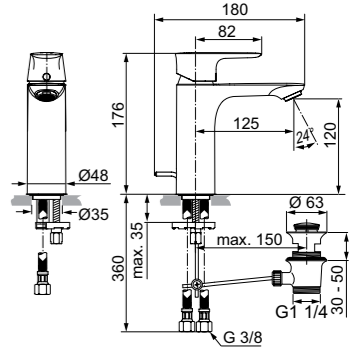

BASIN MIXER GRANDE PROJECT

	CHROME	SILVER STORM	BRUSHED GOLD	MAGNETIC GREY
With Pop-up Waste	A7053AA	A7053GN	A7053A2	A7053A5
Without Pop-up Waste	A7055AA	A7055GN	A7055A2	A7055A5

· Single lever basin mixer grande PROJECT
· Pop-up waste on A7053 models
· 5 litres per minute aerator

· FirmaFlow® cartridge with hot water limiter
· Noise class 1
· EasyFix®