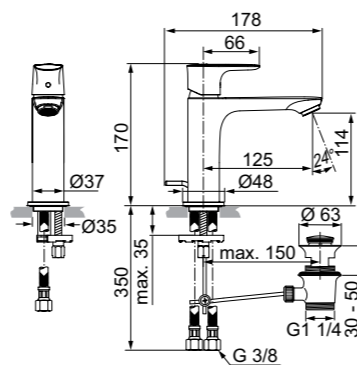

GRANDE BASIN MIXER

	CHROME	SILVER STORM	BRUSHED GOLD	MAGNETIC GREY
With Pop-up Waste	A7012AA	A7012GN	A7012A2	A7012A5
Without Pop-up Waste	A7015AA	A7015GN	A7015A2	A7015A5

· Single lever basin mixer grande
· Pop-up waste on A7012 models
· 5 litres per minute aerator

· Metal escutcheon
· Noise class 1
· EasyFix®