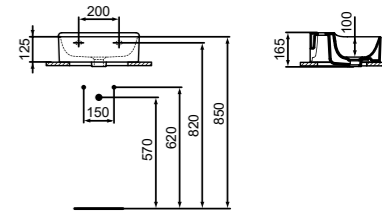

VESSEL 45CM WITHOUT TAP HOLE

MODEL	FINISHING	SKU
No Overflow, No tap hole	White Gloss White Silk*	T369601 T3696V1

1. 45cm round vessel basin
   - No overflow
   - No tap hole
2. For lay on installation or use with freestanding pedestal
   - Suggested installation with free flow waste or with dedicated IdealFlow siphon (see page 141)

VESSEL 60X40CM WITHOUT TAP HOLE

MODEL	FINISHING	SKU
No Overflow, No tap hole	White Gloss White Silk*	T369801 T3698V1

1. 60 x 40cm rectangle vessel basin
   - No overflow
   - No tap hole
2. For lay on installation or use with freestanding pedestal
   - Suggested installation with free flow waste or with dedicated IdealFlow siphon (see page 141)

HAND WASH BASIN 40X35CM WITH 1 TAP HOLE

MODEL	FINISHING	SKU
With Overflow, 1 tap hole	White Gloss White Silk*	T369501 T3695V1
With Overflow, 1 tap hole, Grinded	White Gloss White Silk*	T387601 T3876V1

1. 40x35 cm hand wash basin
   - Slotted overflow
   - 1 tap hole
   - Wall-mounted installation
2. Grinded model for lay on installation
   - Chrome design siphon and ceramic free flow waste with coloured cover available (see page 141)

HAND WASH BASIN 40X35CM WITHOUT TAP HOLE

MODEL	FINISHING	SKU
With Overflow, No tap hole	White Gloss	T381101
With Overflow, No tap hole, Grinded	White Gloss	T387701

1. 40x35 cm hand wash basin
   - Slotted overflow
   - No tap hole
   - Wall-mounted installation
2. Grinded model for lay on installation
   - Chrome design siphon and ceramic free flow waste with coloured cover available (see page 141)

* White Silk finish models will be available starting as of April 2021

HAND WASH BASIN 40X35CM WITH 1 TAP HOLE

MODEL	FINISHING	SKU
No Overflow, 1 tap hole	White Gloss	T387401
No Overflow, 1 tap hole, Grinded	White Gloss	T387801