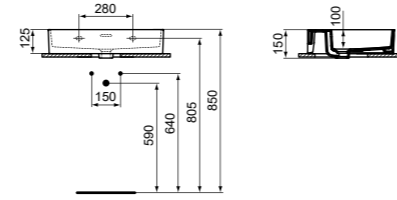

BASIN 60CM WITHOUT TAP HOLE

MODEL	SKU
With Overflow, No tap hole	T388801
With Overflow, No tap hole, Grinded	T389101

· 60x45 cm basin
· Slotted overflow
· No tap hole
· Wall-mounted installation

· Grinded model for lay on installation
· Chrome design siphon and ceramic free flow waste with coloured cover available (see page 141)