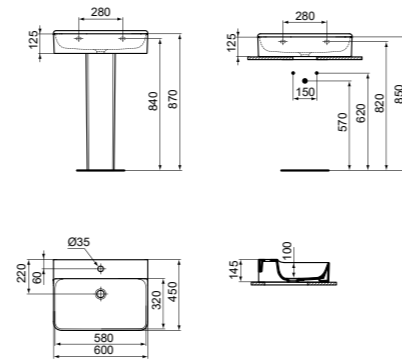

BASIN 60CM WITH 1 TAP HOLE

MODEL	FINISHING	SKU
No Overflow, 1 tap hole	White Gloss	T379001
No Overflow, 1 tap hole, Grinded	White Gloss	T382301

· 60x45 cm basin
· No overflow
· 1 tap hole
· Wall-mounted installation or with pedestal

· Grinded model for lay on installation
· Chrome design siphon and ceramic free flow waste with coloured cover available (see page 141)