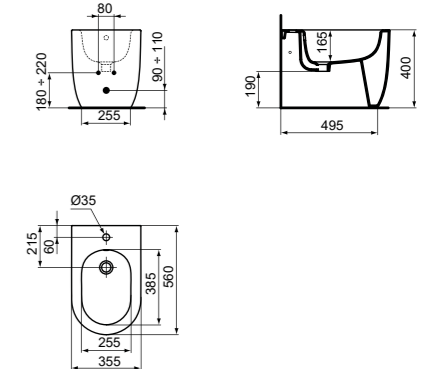

· Back-to-wall bidet
 · Hidden fixations (included) for easy and fast cleaning

· Width 355 x Length 560 x Height 400

CUBE WALL-HUNG BOWL WITH AQUABLADE®

MODEL	SKU
White Gloss	T368601
White Silk*	T3686V1

· Wall-hung bowl
 · Features AquaBlade® flush technology
 · Width 355 x Length 540 x Height 340mm
 · Top-Fix hidden fixations (included) allows for an easy and fast one-person installation