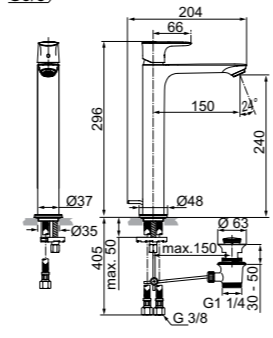

VESSEL MIXER SLIM – BLUESTART®

MODEL	CHROME	SILVER STORM	BRUSHED GOLD	MAGNETIC GREY
With Pop-up Waste	A7026AA	A7026GN	A7026A2	A7026A5
Without Pop-up Waste	A7028AA	A7028GN	A7028A2	A7028A5

- Single lever vessel mixer
- BlueStart® technology
- Pop-up waste on A7026 models
- 5 litres per minute aerator
- Metal escutcheon
- Noise class 1
- EasyFix®