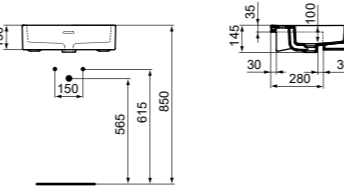

HAND WASH BASIN 45X25CM RIGHT HANDED WITH 1 TAP HOLE

MODEL	SKU
With Overflow, 1 tap hole	T373401
With Overflow, 1 tap hole, Grinded	T392301

- 45x25cm hand wash basin
- Right Handed
- With slotted overflow
- With 1 tap hole
- Grinded model for lay on installation
- Chrome design siphon and ceramic free flow waste with coloured cover available (see page 141)

HAND WASH BASIN 45X25CM RIGHT HANDED WITHOUT TAP HOLE

MODEL	SKU
With Overflow, No tap hole	T392201
With Overflow, No tap hole, Grinded	T392401

- 45x25cm hand wash basin
- Right Handed
- With slotted overflow
- With 1 tap hole
- Grinded model for lay on installation
- Chrome design siphon and ceramic free flow waste with coloured cover available (see page 141)

SEMI COUNTERTOP 50CM WITH 1 TAP HOLE

MODEL	SKU
With Overflow, 1 tap hole	T373501

- 50cm semi countertop basin
- With slotted overflow
- With 1 tap hole
- Chrome design siphon and ceramic free flow waste with coloured cover available (see page 141)

SEMI COUNTERTOP BASIN 50CM WITHOUT TAP HOLE

MODEL	SKU
With Overflow, No tap hole	T427801

- 50cm semi countertop basin
- With slotted overflow
- No tap hole
- Chrome design siphon and ceramic free flow waste with coloured cover available (see page 141)

If the rectangle is filled in grey, products can be combined.

	CONCA	IPALYSS	EXTRA
FREE FLOW WASTE COVER			
● Black Gloss E2114V2			
● Black Matt E2114V3			
● Slate Grey E2114V5			
● Concrete E2114V9			
● Mink E2114V8			
● Kashmir E2114V4			
● Pomegranate E2114V6			
● Nude E2114V7			
● Powder E2114X8			
● Sage E2114X9			
● White Gloss E211401			
○ White Silk E2114V1			
CHROME SIPHON E0079AA			
IDEALFLOW HIDDEN OVERFLOW FITTING*			

* For ideal flow orders: