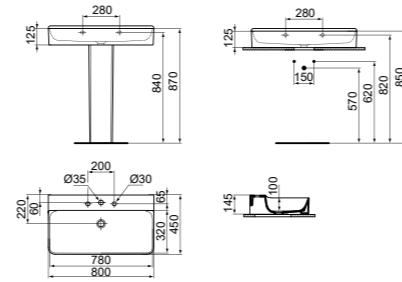

BASIN 80CM WITH 3 TAP HOLES

MODEL	FINISHING	SKU
No Overflow, 3 tap holes	White Gloss	T379601
No Overflow, 3 tap holes, Grinded	White Gloss	T383001

- 80x45 cm basin
- No overflow
- 3 tap holes
- Wall-mounted installation or with pedestal

BASIN 80CM WITHOUT TAP HOLE

MODEL	FINISHING	SKU
No Overflow, No tap hole	White Gloss	T379701
No Overflow, No tap hole, Grinded	White Gloss	T383101

- 80x45 cm basin
- No overflow
- No tap hole
- Wall-mounted installation or with pedestal