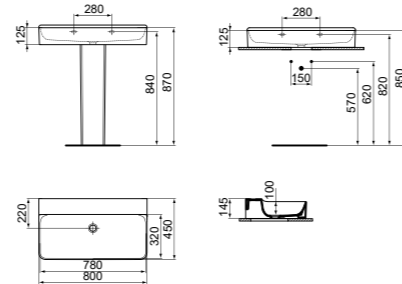

BASIN 100CM WITH 1 TAP HOLE

MODEL	FINISHING	SKU
With Overflow, 1 tap hole	White Gloss White Silk*	T369301 T3693V1
With Overflow, 1 tap hole, Grinded	White Gloss White Silk*	T383201 T3832V1

- 100x45 cm basin
- Slotted overflow
- 1 tap hole
- Wall-mounted installation