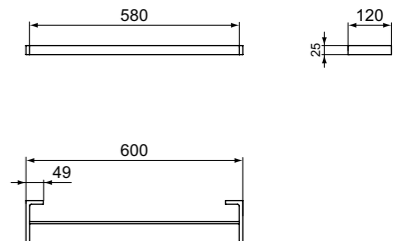

· Towel rail double 60 cm - Round
· Fixing set included

TOWEL RAIL DOUBLE 60 CM - SQUARED

MODEL	CHROME	SILVER STORM	BRUSHED GOLD	MAGNETIC GREY
Towel rail double 60 cm	T4500AA	T4500GN	T4500A2	T4500A5

· Towel rail double 60 cm - Squared
· Fixing set included