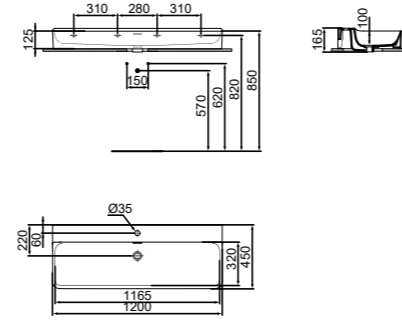

BASIN 120CM WITH 1 TAP HOLE

MODEL	FINISHING	SKU
No Overflow, 1 tap hole	White Gloss White Silk*	T369401 T3694V1
No Overflow, 1 tap hole, Grinded	White Gloss White Silk*	T383801 T3838V1

- 120x45 cm basin
- Slotted overflow
- 1 tap hole
- Wall-mounted installation

BASIN 120CM WITH 3 TAP HOLES

MODEL	FINISHING	SKU
With Overflow, 3 tap holes	White Gloss	T380401
With Overflow, 3 tap holes, Grinded	White Gloss	T384001

- 120x45 cm basin
- Slotted overflow
- 3 tap holes
- Wall-mounted installation