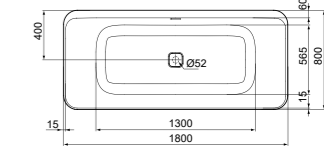

TONIC II FREE-STANDING BATHTUB 180X80CM

MODEL	SKU
Matt White	K8725V1
Matt White/Black	K8725V3

· Dimensions: 180x80cm
· Thickness: 4mm acrylic
· Waste: 52mm chrome waste chrome (factory fitted)

· Weight: 50kg
· Water capacity: 290lt
· Norm: EN 14516