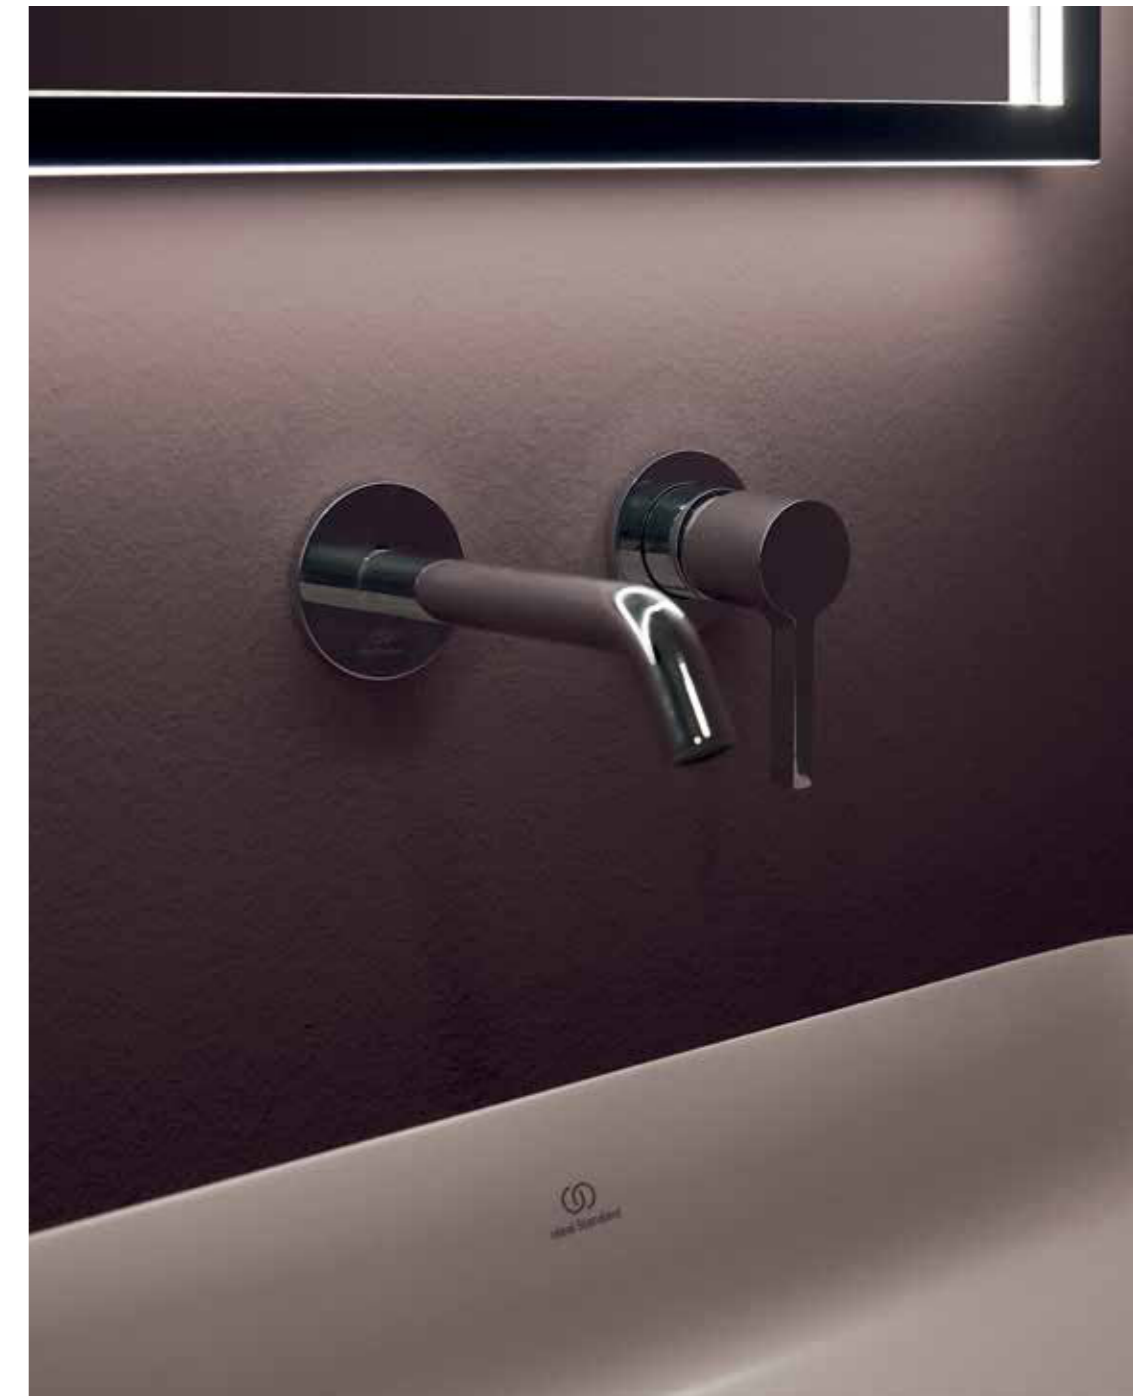

JOY Basin mixer / Chrome finish

JOY
CONCA

Basin mixer / Chrome finish
Basin 100x45cm without overflow

JOY
IPALYSS
MIRROR

Wall-mounted basin mixer / Chrome finish
Vessel 55x38cm
Square mirror 80cm /Black frame