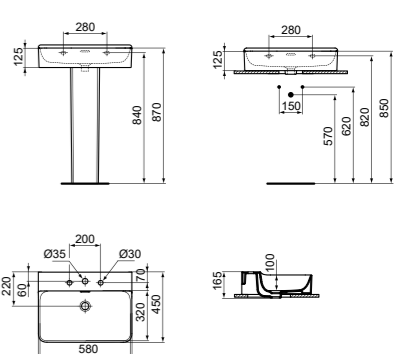

* White Silk finish models will be available starting as of April 2021

* White Silk finish models will be available starting as of April 2021