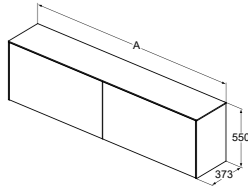

BASIN UNIT – 2 DRAWERS WITHOUT WORKTOP

MODEL	FINISHING	SKU
120X50X55cm	Matt White	T3945Y1
100X50X55cm	Matt White	T4357Y1
80X50X55cm	Matt White	T4356Y1
60X50X55cm	Matt White	T4355Y1
	Other Finishes*	T.....

- 2 drawers
- Slim metal drawer system
- Push to open drawers, no handle required
- Soft-close function
- Inside cabinet in Matt Anthracite finish
- Optional LED internal lights available to order separately in relevant sizes
- Space saving basin siphon to be ordered separately using code EE23033967

	A
T3945Y1	1200
T4357Y1	1000
T4356Y1	800
T4355Y1	600

BASIN UNIT – 2 DRAWERS WITH WORKTOP – NO CUT

MODEL	FINISHING	SKU
240X50X37cm	Matt White	T4335Y1
200X50X37cm	Matt White	T4316Y1
160X50X37cm	Matt White	T4315Y1
	Other Finishes*	T43.....

- 2 drawers
- Slim metal drawer system
- Push to open drawers, no handle required
- Soft-close function
- Inside cabinet in Matt Anthracite finish
- Optional LED internal lights available to order separately in relevant sizes
- Space saving basin siphon to be ordered separately using code EE23033967

	A
T4335Y1	2400
T4316Y1	2000
T4315Y1	1600

BASIN UNIT – 2 DRAWERS WITHOUT WORKTOP

MODEL	FINISHING	SKU
240X50X37cm	Matt White	T4333Y1
200X50X37cm	Matt White	T3987Y1
160X50X37cm	Matt White	T3984Y1
	Other Finishes*	T.....

- 2 drawers
- Slim metal drawer system
- Push to open drawers, no handle required
- Soft-close function
- Inside cabinet in Matt Anthracite finish
- Optional LED internal lights available to order separately in relevant sizes
- Space saving basin siphon to be ordered separately using code EE23033967

	A
T4333Y1	2400
T3987Y1	2000
T3984Y1	1600

BASIN UNIT – 2 DRAWERS WITH WORKTOP – CENTRAL CUT