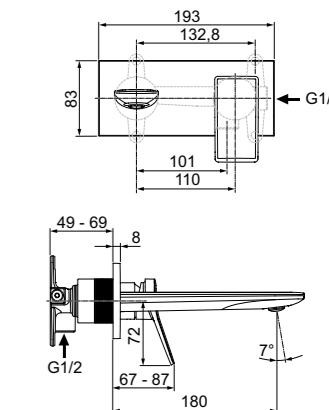

WALL-MOUNTED BASIN MIXER 180MM- KIT 2

MODEL	CHROME	SILVER STORM	BRUSHED GOLD	MAGNETIC GREY
180 mm Spout	A7371AA	A7371GN	A7371A2	A7371A5
- Wall-mounted single lever basin mixer 180mm spout 5 litres per minute	- Eco flow regulator fitted - Requires built-in kit A1313NU (sold separately)