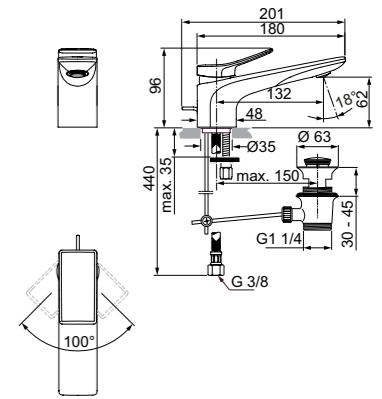

CONCA

BASIN MIXER

MODEL	CHROME	SILVER STORM	BRUSHED GOLD	MAGNETIC GREY
Pop-up Waste	BC753AA	BC753GN	BC753A2	BC753A5
No Pop-up Waste	BC754AA	BC754GN	BC754A2	BC754A5
- Single lever basin mixer - Pop-up waste on BC753 models 5 litres per minute	- Eco flow regulator fitted - EasyFix®