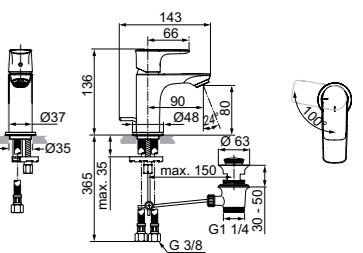

PICCOLO BASIN MIXER – BLUESTART®

	CHROME	SILVER STORM	BRUSHED GOLD	MAGNETIC GREY
With Pop-up Waste	A7017AA	A7017GN	A7017A2	A7017A5
Without Pop-up Waste	A7019AA	A7019GN	A7019A2	A7019A5

· Single lever basin mixer piccolo
· BlueStart® technology
· Pop-up waste on A7017 models
· 5 litres per minute aerator

· Metal escutcheon
· Noise class 1
· EasyFix®