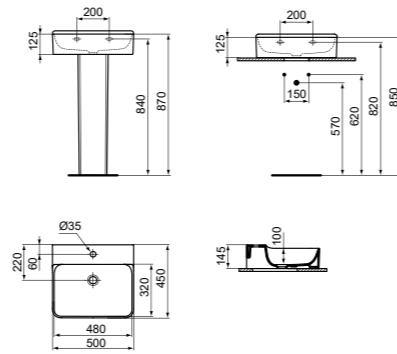

BASIN 50CM WITH 1 TAP HOLE

MODEL	FINISHING	SKU
With Overflow, 1 tap hole	White Gloss White Silk*	T369001 T3690V1
With Overflow, 1 tap hole, Grinded	White Gloss White Silk*	T381201 T3812V1

- 50x45 cm basin
- Slotted overflow
- 1 tap hole
- Wall-mounted installation or with pedestal

BASIN 50CM WITH 3 TAP HOLES

MODEL	FINISHING	SKU
With Overflow, 3 tap holes	White Gloss	T378301
With Overflow, 3 tap holes, Grinded	White Gloss	T381301

- 50x45 cm basin
- Slotted overflow
- 3 tap holes
- Wall-mounted installation or with pedestal

BASIN 50CM WITHOUT TAP HOLE

MODEL	FINISHING	SKU
With Overflow, No tap hole	White Gloss	T378401
With Overflow, No tap hole, Grinded	White Gloss	T381401

- 50x45 cm basin
- Slotted overflow
- No tap hole
- Wall-mounted installation or with pedestal

BASIN 50CM WITH 1 TAP HOLE

MODEL	FINISHING	SKU
No Overflow, 1 tap hole	White Gloss	T378501
No Overflow, 1 tap hole, Grinded	White Gloss	T381501

- 50x45 cm basin
- No overflow
- 1 tap hole
- Wall-mounted installation or with pedestal

BASIN 50CM WITH 3 TAP HOLES

MODEL	FINISHING	SKU
No Overflow, 3 tap holes	White Gloss	T378601
No Overflow, 3 tap holes, Grinded	White Gloss	T381601

- 50x45 cm basin
- No overflow
- 3 tap holes
- Wall-mounted installation or with pedestal

BASIN 50CM WITHOUT TAP HOLE

MODEL	FINISHING	SKU
No Overflow, No tap hole	White Gloss	T378701
No Overflow, No tap hole, Grinded	White Gloss	T381701

- 50x45 cm basin
- No overflow
- No tap hole
- Wall-mounted installation or with pedestal

BASIN 60CM WITH 1 TAP HOLE

MODEL	FINISHING	SKU
With Overflow, 1 tap hole	White Gloss White Silk*	T369101 T3691V1
With Overflow, 1 tap hole, Grinded	White Gloss White Silk*	T381801 T3818V1

- 60x45 cm basin
- Slotted overflow
- 1 tap hole
- Wall-mounted installation or with pedestal

BASIN 60CM WITH 3 TAP HOLES