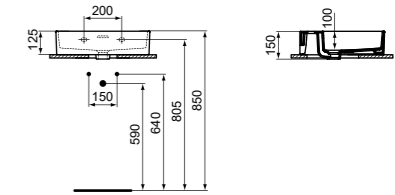

EXTRA

BASIN 50CM WITH 1 TAP HOLE

MODEL	SKU
With Overflow, 1 tap hole	T372601
With Overflow, 1 tap hole, Grinded	T388401

· 50x45 cm basin
· Slotted overflow
· 1 tap hole
· Wall-mounted installation

· Grinded model for lay on installation
· Chrome design siphon and ceramic free flow waste with coloured cover available (see page 141)