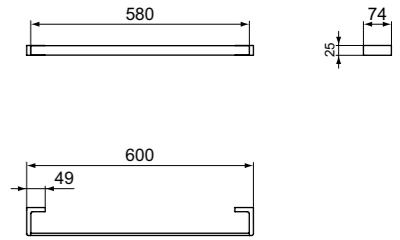

TOWEL RAIL 60 CM - SQUARED

MODEL	CHROME	SILVER STORM	BRUSHED GOLD	MAGNETIC GREY
Towel rail 60 cm	T4498AA	T4498GN	T4498A2	T4498A5

· Towel rail 60 cm - Squared
· Fixing set included