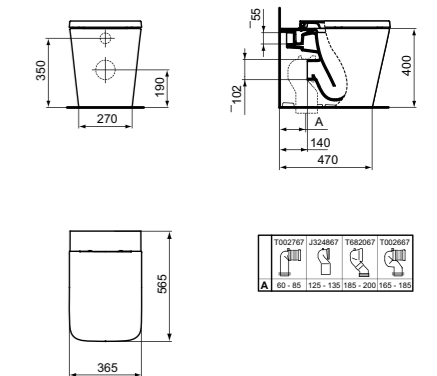

CUBE BACK-TO-WALL BOWL WITH AQUABLADE® – HIDDEN FIXATIONS

MODEL	SKU
White Gloss*	T368801
White Silk*	T3688V1

· Back-to-wall bowl
· Features AquaBlade® flush technology
· Width 360 x Length 560 x Height 400mm

· Wall hidden fixations for an even cleaner design
· To be installed with dedicated overwrap seat (sold separately)