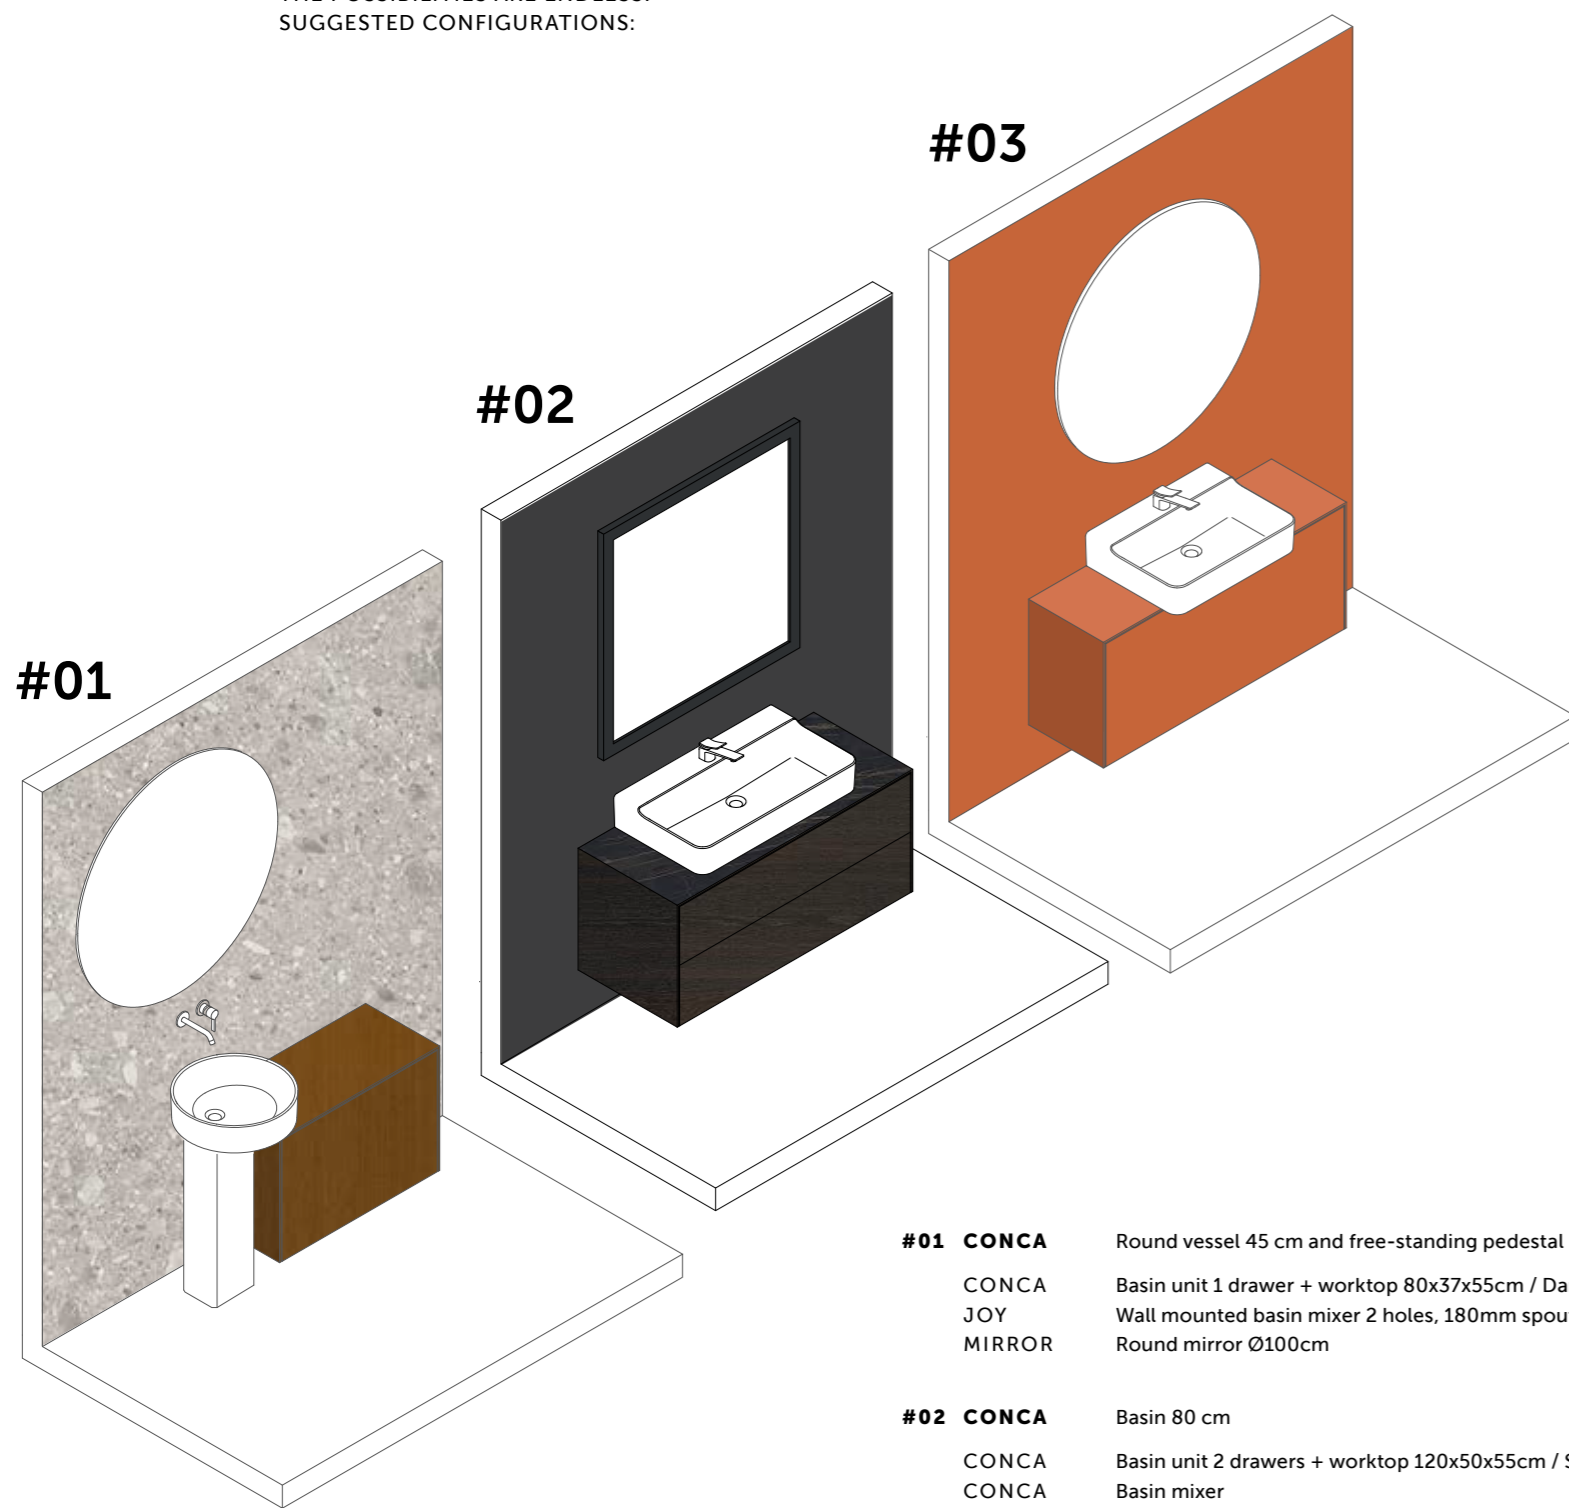

Endless configurations

EXPRESS YOUR VISION.
COMBINE CONCA FURNITURE WITH OUR WASHBASINS
COLLECTIONS TO CREATE UNIQUE COMPOSITIONS.
THE POSSIBILITIES ARE ENDLESS.
SUGGESTED CONFIGURATIONS:

- **#01 CONCA** Round vessel 45 cm and free-standing pedestal
  CONCA Basin unit 1 drawer + worktop 80x37x55cm / Dark Walnut finish
  JOY Wall mounted basin mixer 2 holes, 180mm spout
  MIRROR Round mirror Ø100cm
- **#02 CONCA** Basin 80 cm
  CONCA Basin unit 2 drawers + worktop 120x50x55cm / Smoked Oak finish
  CONCA Basin mixer
  MIRROR Square mirror 100cm / Black frame
- **#03 CONCA** Basin 60 cm
  CONCA Basin unit 1 drawer + Worktop 120x37x55cm / Matt Sunset finish
  CONCA Basin mixer
  MIRROR Round mirror Ø100cm