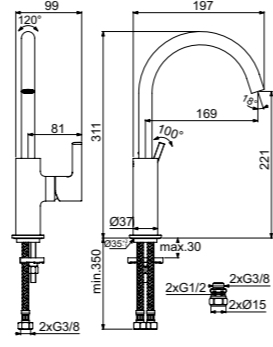

VESSEL MIXER

MODEL	CHROME	SILVER STORM	BRUSHED GOLD	MAGNETIC GREY
Pop-up waste	BC781AA	BC781GN	BC781A2	BC781A5
No Pop-up waste	BC782AA	BC782GN	BC782A2	BC782A5

- Single lever basin mixer
- Pop-up waste on BC781 models
- 5 litres per minute
- Eco flow regulator fitted
- EasyFix®