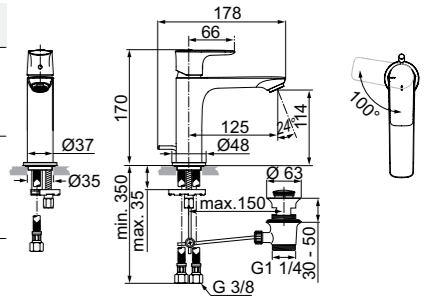

GRANDE BASIN MIXER – BLUESTART®

	CHROME	SILVER STORM	BRUSHED GOLD	MAGNETIC GREY
With Pop-up Waste	A7013AA	A7013GN	A7013A2	A7013A5
Without Pop-up Waste	A7016AA	A7016GN	A7016A2	A7016A5

· Single lever basin mixer grande
· BlueStart® technology
· Pop-up waste on A7013 models
· 5 litres per minute aerator

· Metal escutcheon
· Noise class 1
· EasyFix®