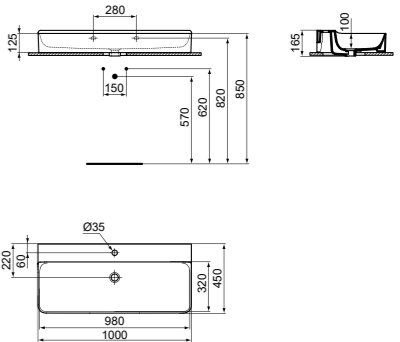

BASIN 100CM WITHOUT TAP HOLE

MODEL	FINISHING	SKU
No Overflow, No tap hole	White Gloss	T380201
No Overflow, No tap hole, Grinded	White Gloss	T383701

- 100x45 cm basin
- No overflow
- No tap hole
- Wall-mounted installation