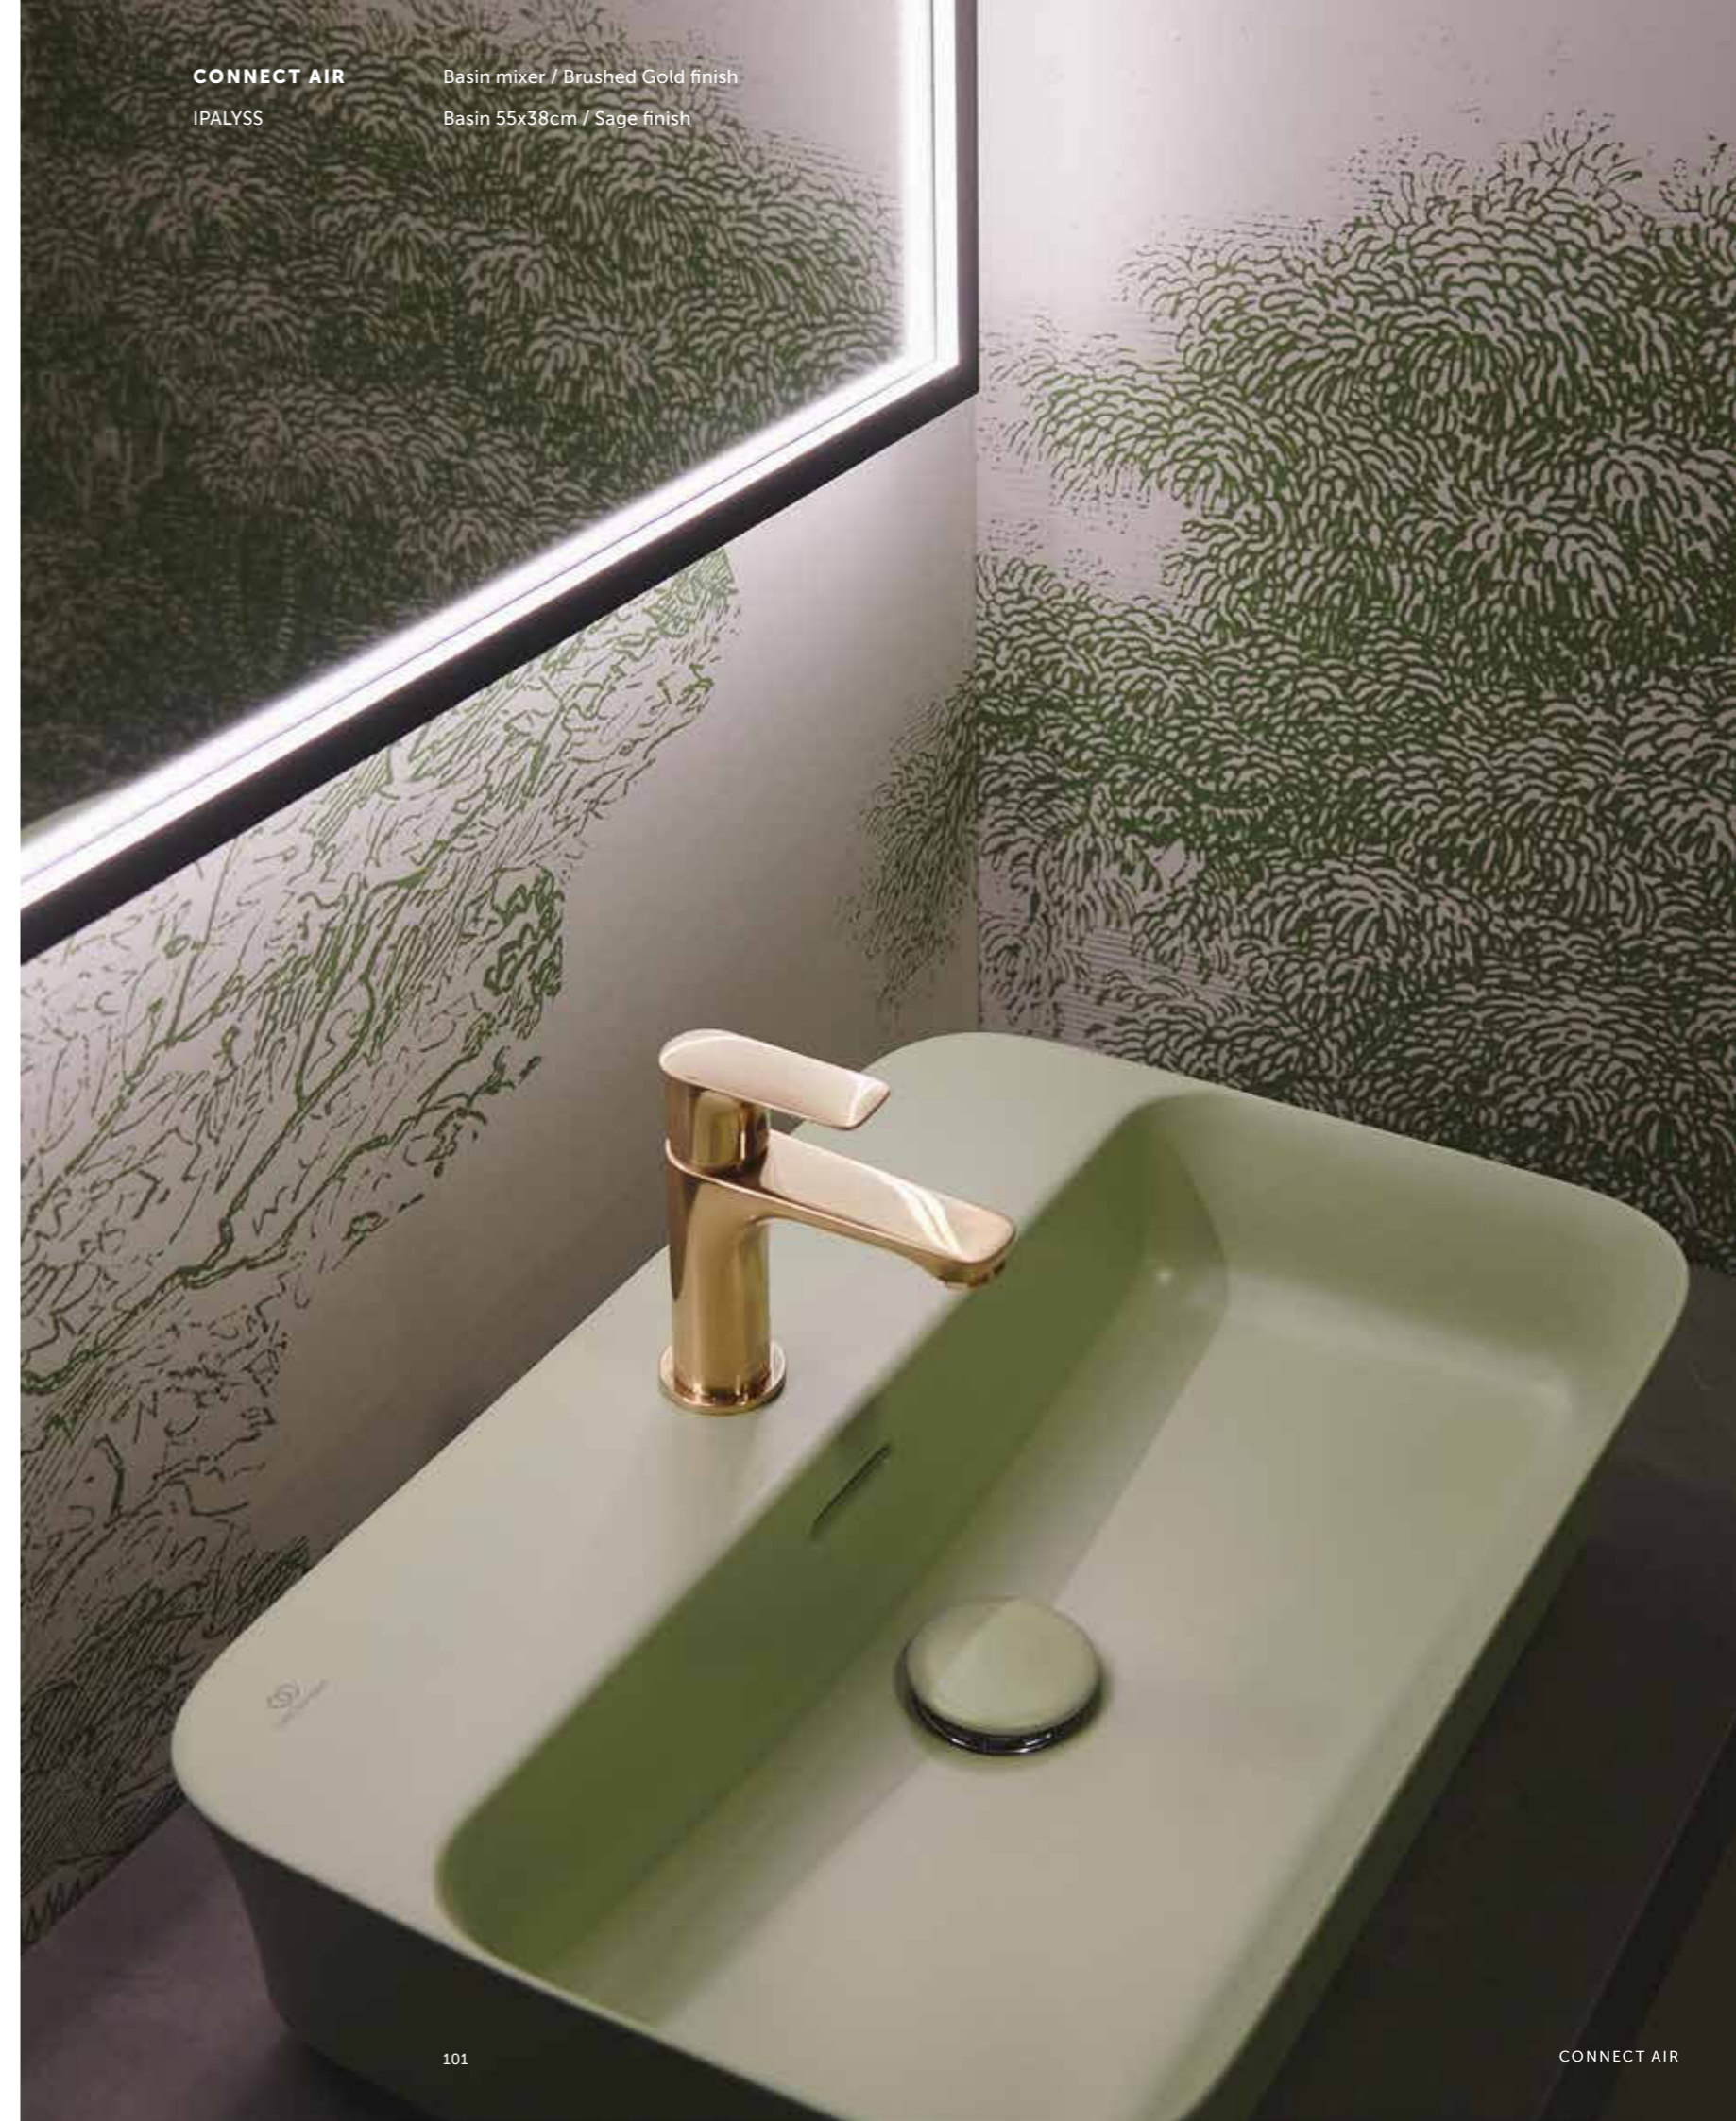

CONNECT AIR
IPALYSS

Basin mixer / Brushed Gold finish
Basin 55x38cm / Sage finish