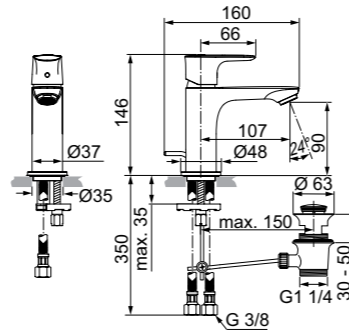

BASIN MIXER

	CHROME	SILVER STORM	BRUSHED GOLD	MAGNETIC GREY
With Pop-up Waste	A7007AA	A7007GN	A7007A2	A7007A5
Without Pop-up Waste	A7010AA	A7010GN	A7010A2	A7010A5

· Single lever basin mixer
· Pop-up waste on A7007 models
· 5 litres per minute aerator

· Metal escutcheon
· Noise class 1
· EasyFix®