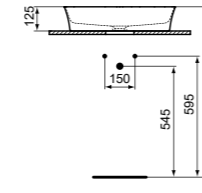

VESSEL Ø40CM WITHOUT TAP HOLE

MODEL	FINISHING	SKU
No overflow, No tap hole	White White IdealPlus Coloured*	E139801 E1398MA E1398...

- 40x40 cm vessel
- Round
- 3.8mm radii
- Features Diamatec® technology
- No overflow

- No tap hole
- IdealPlus treatment available on E1398MA
- Chrome design siphon and ceramic free flow waste with coloured cover available (see page 141)

VESSEL Ø40CM WITHOUT TAP HOLE

MODEL	FINISHING	SKU
With overflow, No tap hole**	White White IdealPlus Coloured*	E141301 E1413MA E1413...

- 40x40 cm vessel
- Round
- 3.8mm radii
- Features Diamatec® technology
- With overflow

- No tap hole
- IdealPlus treatment available on E1413MA
- Chrome design siphon and ceramic free flow waste with coloured cover available (see page 141)

VESSEL 55CM WITHOUT TAP HOLE

MODEL	FINISHING	SKU
No overflow, No tap hole	White White IdealPlus Coloured*	E207601 E2076MA E2076...

- 55x38 cm vessel
- Rectangular
- 3.8mm radii
- Features Diamatec® technology
- No overflow

- No tap hole
- IdealPlus treatment available on E2076MA
- Chrome design siphon and ceramic free flow waste with coloured cover available (see page 141)

VESSEL 55CM WITHOUT TAP HOLE

MODEL	FINISHING	SKU
With overflow, No tap hole	White White IdealPlus Coloured*	E207801 E2078MA E2078...

- 55x38 cm vessel
- Rectangular
- 3.8mm radii
- Features Diamatec technology
- With overflow

- No tap hole
- IdealPlus treatment available on E2078MA
- Chrome design siphon and ceramic free flow waste with coloured cover available (see page 141)

VESSEL 55CM WITH 1 TAP HOLE

MODEL	FINISHING	SKU
With overflow, 1 tap hole	White White IdealPlus Coloured*	E207701 E2077MA E2077...

- 55x38 cm vessel
- Rectangular
- 3.8mm radii
- Features Diamatec technology
- With overflow