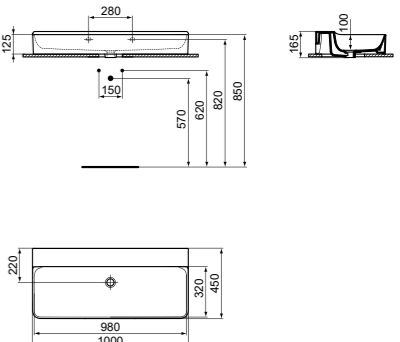

* White Silk finish models will be available starting as of April 2021