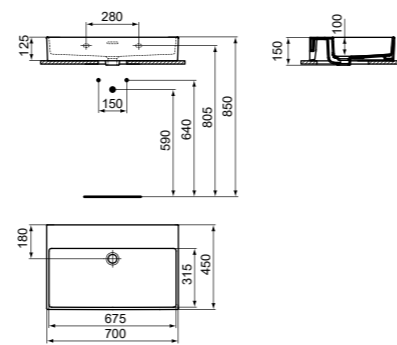

BASIN 70CM WITHOUT TAP HOLE

MODEL	SKU
With Overflow, No tap hole	T389301
With Overflow, No tap hole, Grinded	T389601

· 70x45 cm basin
· Slotted overflow
· No tap hole
· Wall-mounted installation

· Grinded model for lay on installation
· Chrome design siphon and ceramic free flow waste with coloured cover available (see page 141)