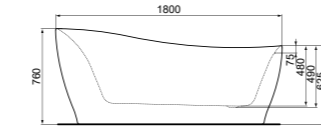

BATHTUBS

AROUND FREE-STANDING BATHTUB 180X85CM

MODEL	SKU
White	K871501
Matt White	K8715V1
Glossy White/Black	K8715V2

· 4mm acrylic thickness
· 52mm waste chrome, round shape (factory fitted)
· Weight: 51kg

· Water capacity: 230lt
· Norm: EN 14516