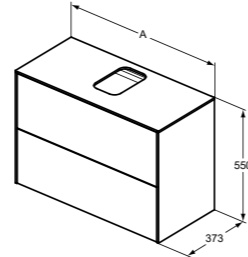

MATT ANTHRACITE	MATT SUNSET	SMOKED OAK	DARK WALNUT	LIGHT OAK	BLACK DESIRE MARBLE	CALACATTA MARBLE	GREY STONE
● Y2	● Y3	● Y4	● Y5	● Y6	● DG	● DH	● DI