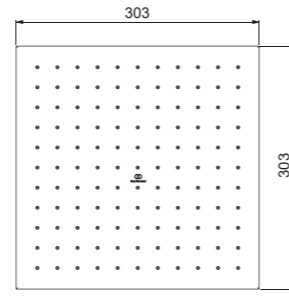

SHOWER ACCESSORIES

SQUARE SHOWER HEAD 300MM

MODEL	CHROME	SILVER STORM	BRUSHED GOLD	MAGNETIC GREY
300 mm	A5805AA	A5805GN	A5805A2	A5805A5

· Square metal head shower
· 300x300mm

· Easy clean nozzles to prevent lime scale build-up
· 12 l/min flow restrictor