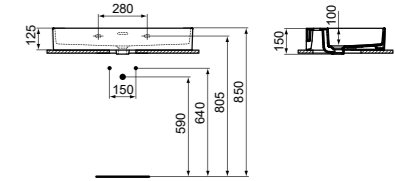

BASIN 80CM WITH 3 TAP HOLES

MODEL	SKU
With Overflow, 3 tap holes	T389701
With Overflow, 3 tap holes, Grinded	T390001

· 80x45 cm basin
· Slotted overflow
· 3 tap holes
· Wall-mounted installation

· Grinded model for lay on installation
· Chrome design siphon and ceramic free flow waste with coloured cover available (see page 141)