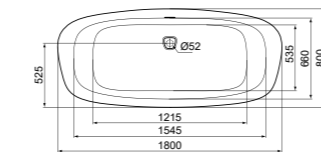

DEA FREE-STANDING BATHTUB 180X80CM

MODEL	SKU
Matt White	K8721V1
Matt White/Black	K8721V3

· Dimensions: 180x80cm
· Thickness: 4mm acrylic
· Weight: 50kg

· Water capacity: 265lt
· Norm: EN 14516
· Waste: 52mm chrome waste chrome, trapezoid shape (factory fitted)