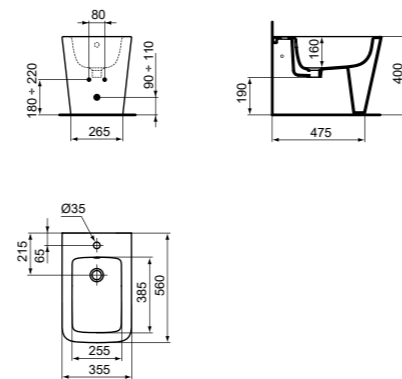

CUBE BACK -TO-WALL BIDET

MODEL	SKU
White Gloss*	T368901
White Silk*	T3689V1
- Hidden fixations (included) for easy and fast cleaning - Width 355 x Length 560 x Height 400