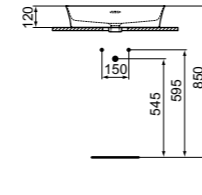

VESSEL Ø40CM WITHOUT TAP HOLE

MODEL	FINISHING	SKU
No overflow, No tap hole	White White IdealPlus Coloured*	E139801 E1398MA E1398...

- 40x40 cm vessel
- Round
- 3.8mm radii
- Features Diamatec® technology
- No overflow

- No tap hole
- IdealPlus treatment available on E1398MA
- Chrome design siphon and ceramic free flow waste with coloured cover available (see page 141)

VESSEL Ø40CM WITHOUT TAP HOLE

MODEL	FINISHING	SKU
With overflow, No tap hole**	White White IdealPlus Coloured*	E141301 E1413MA E1413...

- 40x40 cm vessel
- Round
- 3.8mm radii
- Features Diamatec® technology
- With overflow

- No tap hole
- IdealPlus treatment available on E1413MA
- Chrome design siphon and ceramic free flow waste with coloured cover available (see page 141)

VESSEL 55CM WITHOUT TAP HOLE

MODEL	FINISHING	SKU
No overflow, No tap hole	White White IdealPlus Coloured*	E207601 E2076MA E2076...

- 55x38 cm vessel
- Rectangular
- 3.8mm radii
- Features Diamatec® technology
- No overflow

- No tap hole
- IdealPlus treatment available on E2076MA
- Chrome design siphon and ceramic free flow waste with coloured cover available (see page 141)

VESSEL 55CM WITHOUT TAP HOLE

MODEL	FINISHING	SKU
With overflow, No tap hole	White White IdealPlus Coloured*	E207801 E2078MA E2078...

- 55x38 cm vessel
- Rectangular
- 3.8mm radii
- Features Diamatec technology
- With overflow

- No tap hole
- IdealPlus treatment available on E2078MA
- Chrome design siphon and ceramic free flow waste with coloured cover available (see page 141)

VESSEL 55CM WITH 1 TAP HOLE

MODEL	FINISHING	SKU
With overflow, 1 tap hole	White White IdealPlus Coloured*	E207701 E2077MA E2077...

- 55x38 cm vessel
- Rectangular
- 3.8mm radii
- Features Diamatec technology
- With overflow