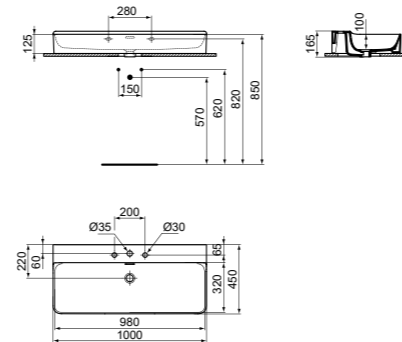

BASIN 80CM WITH 3 TAP HOLES

MODEL	FINISHING	SKU
No Overflow, 3 tap holes	White Gloss	T379601
No Overflow, 3 tap holes, Grinded	White Gloss	T383001

- 80x45 cm basin
- No overflow
- 3 tap holes
- Wall-mounted installation or with pedestal

BASIN 80CM WITHOUT TAP HOLE

MODEL	FINISHING	SKU
No Overflow, No tap hole	White Gloss	T379701
No Overflow, No tap hole, Grinded	White Gloss	T383101

- 80x45 cm basin
- No overflow
- No tap hole
- Wall-mounted installation or with pedestal

BASIN 100CM WITH 1 TAP HOLE

MODEL	FINISHING	SKU
With Overflow, 1 tap hole	White Gloss White Silk*	T369301 T3693V1
With Overflow, 1 tap hole, Grinded	White Gloss White Silk*	T383201 T3832V1

- 100x45 cm basin
- Slotted overflow
- 1 tap hole
- Wall-mounted installation

BASIN 100CM WITH 3 TAP HOLES

MODEL	FINISHING	SKU
With Overflow, 3 tap holes	White Gloss	T379801
With Overflow, 3 tap holes, Grinded	White Gloss	T383301

- 100x45 cm basin
- Slotted overflow
- 3 tap holes
- Wall-mounted installation

BASIN 100CM WITH 3 TAP HOLES

MODEL	FINISHING	SKU
No Overflow, 3 tap holes	White Gloss	T380101
No Overflow, 3 tap holes, Grinded	White Gloss	T383601

- 100x45 cm basin
- No overflow
- 3 tap holes
- Wall-mounted installation

- Grinded model for lay on installation
- Suggested installation with free flow waste or with dedicated IdealFlow siphon (see page 141)

BASIN 100CM WITHOUT TAP HOLE

MODEL	FINISHING	SKU
With Overflow, No tap hole	White Gloss	T379901
With Overflow, No tap hole, Grinded	White Gloss	T383401

- 100x45 cm basin
- Slotted overflow
- No tap hole
- Wall-mounted installation

- Grinded model for lay on installation
- Chrome design siphon and ceramic free flow waste with coloured cover available (see page 141)

BASIN 100CM WITH 1 TAP HOLE