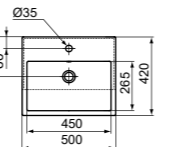

HAND WASH BASIN 45X25CM RIGHT HANDED WITH 1 TAP HOLE

MODEL	SKU
With Overflow, 1 tap hole	T373401
With Overflow, 1 tap hole, Grinded	T392301

- 45x25cm hand wash basin
- Right Handed
- With slotted overflow
- With 1 tap hole
- Grinded model for lay on installation
- Chrome design siphon and ceramic free flow waste with coloured cover available (see page 141)

HAND WASH BASIN 45X25CM RIGHT HANDED WITHOUT TAP HOLE

MODEL	SKU
With Overflow, No tap hole	T392201
With Overflow, No tap hole, Grinded	T392401

- 45x25cm hand wash basin
- Right Handed
- With slotted overflow
- With 1 tap hole
- Grinded model for lay on installation
- Chrome design siphon and ceramic free flow waste with coloured cover available (see page 141)

SEMI COUNTERTOP 50CM WITH 1 TAP HOLE

MODEL	SKU
With Overflow, 1 tap hole	T373501

- 50cm semi countertop basin
- With slotted overflow
- With 1 tap hole
- Chrome design siphon and ceramic free flow waste with coloured cover available (see page 141)

SEMI COUNTERTOP BASIN 50CM WITHOUT TAP HOLE

MODEL	SKU
With Overflow, No tap hole	T427801

- 50cm semi countertop basin
- With slotted overflow
- No tap hole
- Chrome design siphon and ceramic free flow waste with coloured cover available (see page 141)

If the rectangle is filled in grey, products can be combined.

	CONCA	IPALYSS	EXTRA
FREE FLOW WASTE COVER			
● Black Gloss E2114V2			
● Black Matt E2114V3			
● Slate Grey E2114V5			
● Concrete E2114V9			
● Mink E2114V8			
● Kashmir E2114V4			
● Pomegranate E2114V6			
● Nude E2114V7			
● Powder E2114X8			
● Sage E2114X9			
● White Gloss E211401			
○ White Silk E2114V1			
CHROME SIPHON E0079AA			
IDEALFLOW HIDDEN OVERFLOW FITTING*			

* For ideal flow orders: