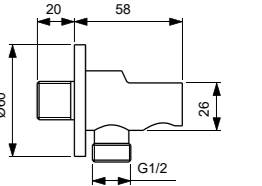

SOLID CLICKER BASIN WASTE

MODEL	CHROME	SILVER STORM	BRUSHED GOLD	MAGNETIC GREY
Clicker Waste	E1483AA	E1483GN	E1483A2	E1483A5

· Solid clicker waste