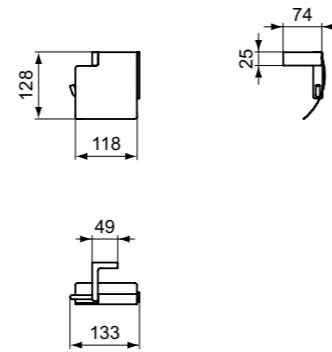

TISSUE HOLDER WITH COVER - SQUARED

MODEL	CHROME	SILVER STORM	BRUSHED GOLD	MAGNETIC GREY
Tissue holder with cover	T4496AA	T4496GN	T4496A2	T4496A5
- Tissue holder with cover - Squared - Fixing set included