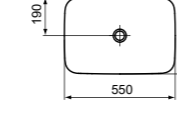

VESSEL Ø40CM WITHOUT TAP HOLE

MODEL	FINISHING	SKU
No overflow, No tap hole	White White IdealPlus Coloured*	E139801 E1398MA E1398...

- 40x40 cm vessel
- Round
- 3.8mm radii
- Features Diamatec® technology
- No overflow

- No tap hole
- IdealPlus treatment available on E1398MA
- Chrome design siphon and ceramic free flow waste with coloured cover available (see page 141)

VESSEL Ø40CM WITHOUT TAP HOLE

MODEL	FINISHING	SKU
With overflow, No tap hole**	White White IdealPlus Coloured*	E141301 E1413MA E1413...

- 40x40 cm vessel
- Round
- 3.8mm radii
- Features Diamatec® technology
- With overflow

- No tap hole
- IdealPlus treatment available on E1413MA
- Chrome design siphon and ceramic free flow waste with coloured cover available (see page 141)

VESSEL 55CM WITHOUT TAP HOLE

MODEL	FINISHING	SKU
No overflow, No tap hole	White White IdealPlus Coloured*	E207601 E2076MA E2076...

- 55x38 cm vessel
- Rectangular
- 3.8mm radii
- Features Diamatec® technology
- No overflow

- No tap hole
- IdealPlus treatment available on E2076MA
- Chrome design siphon and ceramic free flow waste with coloured cover available (see page 141)

VESSEL 55CM WITHOUT TAP HOLE

MODEL	FINISHING	SKU
With overflow, No tap hole	White White IdealPlus Coloured*	E207801 E2078MA E2078...

- 55x38 cm vessel
- Rectangular
- 3.8mm radii
- Features Diamatec technology
- With overflow

- No tap hole
- IdealPlus treatment available on E2078MA
- Chrome design siphon and ceramic free flow waste with coloured cover available (see page 141)

VESSEL 55CM WITH 1 TAP HOLE

MODEL	FINISHING	SKU
With overflow, 1 tap hole	White White IdealPlus Coloured*	E207701 E2077MA E2077...

- 55x38 cm vessel
- Rectangular
- 3.8mm radii
- Features Diamatec technology
- With overflow