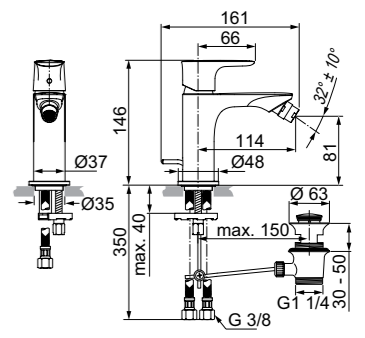

CONNECT AIR

BIDET MIXER

MODEL	CHROME	SILVER STORM	BRUSHED GOLD	MAGNETIC GREY
With Pop-up Waste	A7030AA	A7030GN	A7030A2	A7030A5

- Single lever bidet mixer
- 5 litres per minute aerator
- Ball joint M18x1
- Metal escutcheon
- Noise class 1
- EasyFix®

EXPOSED SHOWER MIXER

MODEL	CHROME	SILVER STORM	BRUSHED GOLD	MAGNETIC GREY
Without shower set	A7032AA	A7032GN	A7032A2	A7032A5

- Single lever exposed shower mixer
- FirmaFlow® cartridge with hot water limiter
- Hidden fixation (covered nuts)
- 5 connectors with noise reducers