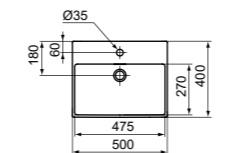

BASIN 100CM WITHOUT TAP HOLE

MODEL	SKU
With Overflow, No tap hole	T390401
With Overflow, No tap hole, Grinded	T390801

1. 100x45 cm basin
   - Slotted overflow
   - No tap hole
   - Wall-mounted installation
2. Grinded model for lay on installation
   - Chrome design siphon and ceramic free flow waste with coloured cover available (see page 141)

DOUBLE BASIN 120CM WITH 1 TAP HOLE

MODEL	SKU
With Overflow, 1 tap hole	T373101
With Overflow, 1 tap hole, Grinded	T391301

1. 120x45 cm double basin
   - Slotted overflow
   - 1 tap hole for each basin
   - Wall-mounted installation
2. Grinded model for lay on installation
   - Chrome design siphon and ceramic free flow waste with coloured cover available (see page 141)

DOUBLE BASIN 120CM WITH 3 TAP HOLES

MODEL	SKU
With Overflow, 3 tap holes	T391001
With Overflow, 3 tap holes, Grinded	T391401

1. 120x45 cm double basin
   - Slotted overflow
   - 3 tap holes for each basin
   - Wall-mounted installation
2. Grinded model for lay on installation
   - Chrome design siphon and ceramic free flow waste with coloured cover available (see page 141)

DOUBLE BASIN 120CM WITHOUT TAP HOLE

MODEL	SKU
With Overflow, No tap hole	T391101
With Overflow, No tap hole, Grinded	T391501

1. 120x45 cm double basin
   - Slotted overflow
   - No tap hole
   - Wall-mounted installation
2. Grinded model for lay on installation
   - Chrome design siphon and ceramic free flow waste with coloured cover available (see page 141)

VESSEL 50X40CM WITH 1 TAP HOLE

MODEL	SKU
With Overflow, 1 tap hole	T374101

1. 50x40 cm vessel
   - With slotted overflow
   - With 1 tap hole
   - For lay-on installation only
2. Glazed on all 4 sides
   - Chrome design siphon and ceramic free flow waste with coloured cover available (see page 141)

VESSEL 60X40CM WITHOUT TAP HOLE

MODEL	SKU
No Overflow, No tap hole	T374001

- 60x40 cm vessel
- No overflow
- No tap hole