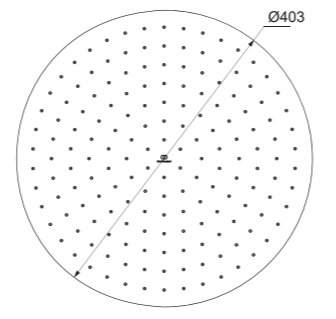

ROUND SHOWER HEAD 400MM

MODEL	CHROME	SILVER STORM	BRUSHED GOLD	MAGNETIC GREY
400 mm	A5804AA	A5804GN	A5804A2	A5804A5

· Round metal head shower
· 400x400mm

· Easy clean nozzles to prevent lime scale build-up
· 12 l/min flow restrictor