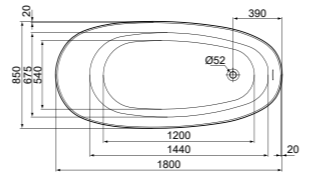

BATHTUBS

AROUND FREE-STANDING BATHTUB 180X85CM

MODEL	SKU
White	K871501
Matt White	K8715V1
Glossy White/Black	K8715V2

· 4mm acrylic thickness
· 52mm waste chrome, round shape (factory fitted)
· Weight: 51kg

· Water capacity: 230lt
· Norm: EN 14516