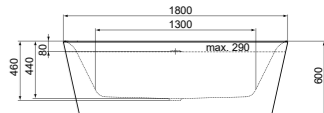

TONIC II FREE-STANDING BATHTUB 180X80CM

MODEL	SKU
Matt White	K8725V1
Matt White/Black	K8725V3

· Dimensions: 180x80cm
· Thickness: 4mm acrylic
· Waste: 52mm chrome waste chrome (factory fitted)

· Weight: 50kg
· Water capacity: 290lt
· Norm: EN 14516