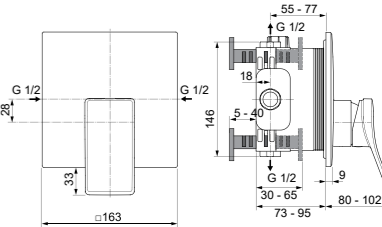

WALL-MOUNTED SHOWER MIXER - KIT 2

MODEL	CHROME	SILVER STORM	BRUSHED GOLD	MAGNETIC GREY
For Kit 1 A1000NU	A7373AA	A7373GN	A7373A2	A7373A5

- Wall-mounted single lever shower mixer
- Requires built-in kit 1 A1000NU (sold separately)