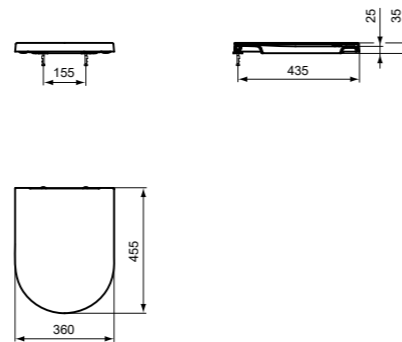

CURVE SEAT – STANDARD CLOSE

MODEL	SKU
White Gloss	T376101
White Silk*	T3761V1

· Standard close hinges
· Overwrap design

· Easy take-off system
· Toggle fixations