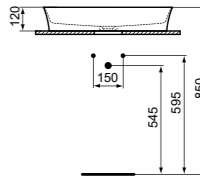

** Available starting as of January 2021

- WHITE SILK ○ V1
- BLACK GLOSS ● V2
- BLACK MATT ● V3
- SLATE GREY ● V5
- CONCRETE ● V9
- MINK ● V8
- KASHMIR ● V4
- POMEGRANATE ● V6
- NUDE ● V7
- POWDER ● V8
- SAGE ● V9

** Available starting as of January 2021

- WHITE SILK ○ V1
- BLACK GLOSS ● V2
- BLACK MATT ● V3
- SLATE GREY ● V5
- CONCRETE ● V9
- MINK ● V8
- KASHMIR ● V4
- POMEGRANATE ● V6
- NUDE ● V7
- POWDER ● V8
- SAGE ● V9