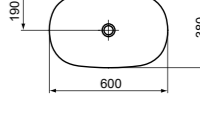

VESSEL Ø40CM WITHOUT TAP HOLE

MODEL	FINISHING	SKU
No overflow, No tap hole	White White IdealPlus Coloured*	E139801 E1398MA E1398...

- 40x40 cm vessel
- Round
- 3.8mm radii
- Features Diamatec® technology
- No overflow

- No tap hole
- IdealPlus treatment available on E1398MA
- Chrome design siphon and ceramic free flow waste with coloured cover available (see page 141)

VESSEL Ø40CM WITHOUT TAP HOLE

MODEL	FINISHING	SKU
With overflow, No tap hole**	White White IdealPlus Coloured*	E141301 E1413MA E1413...

- 40x40 cm vessel
- Round
- 3.8mm radii
- Features Diamatec® technology
- With overflow

- No tap hole
- IdealPlus treatment available on E1413MA
- Chrome design siphon and ceramic free flow waste with coloured cover available (see page 141)

VESSEL 55CM WITHOUT TAP HOLE

MODEL	FINISHING	SKU
No overflow, No tap hole	White White IdealPlus Coloured*	E207601 E2076MA E2076...

- 55x38 cm vessel
- Rectangular
- 3.8mm radii
- Features Diamatec® technology
- No overflow

- No tap hole
- IdealPlus treatment available on E2076MA
- Chrome design siphon and ceramic free flow waste with coloured cover available (see page 141)

VESSEL 55CM WITHOUT TAP HOLE

MODEL	FINISHING	SKU
With overflow, No tap hole	White White IdealPlus Coloured*	E207801 E2078MA E2078...

- 55x38 cm vessel
- Rectangular
- 3.8mm radii
- Features Diamatec technology
- With overflow

- No tap hole
- IdealPlus treatment available on E2078MA
- Chrome design siphon and ceramic free flow waste with coloured cover available (see page 141)

VESSEL 55CM WITH 1 TAP HOLE

MODEL	FINISHING	SKU
With overflow, 1 tap hole	White White IdealPlus Coloured*	E207701 E2077MA E2077...

- 55x38 cm vessel
- Rectangular
- 3.8mm radii
- Features Diamatec technology
- With overflow