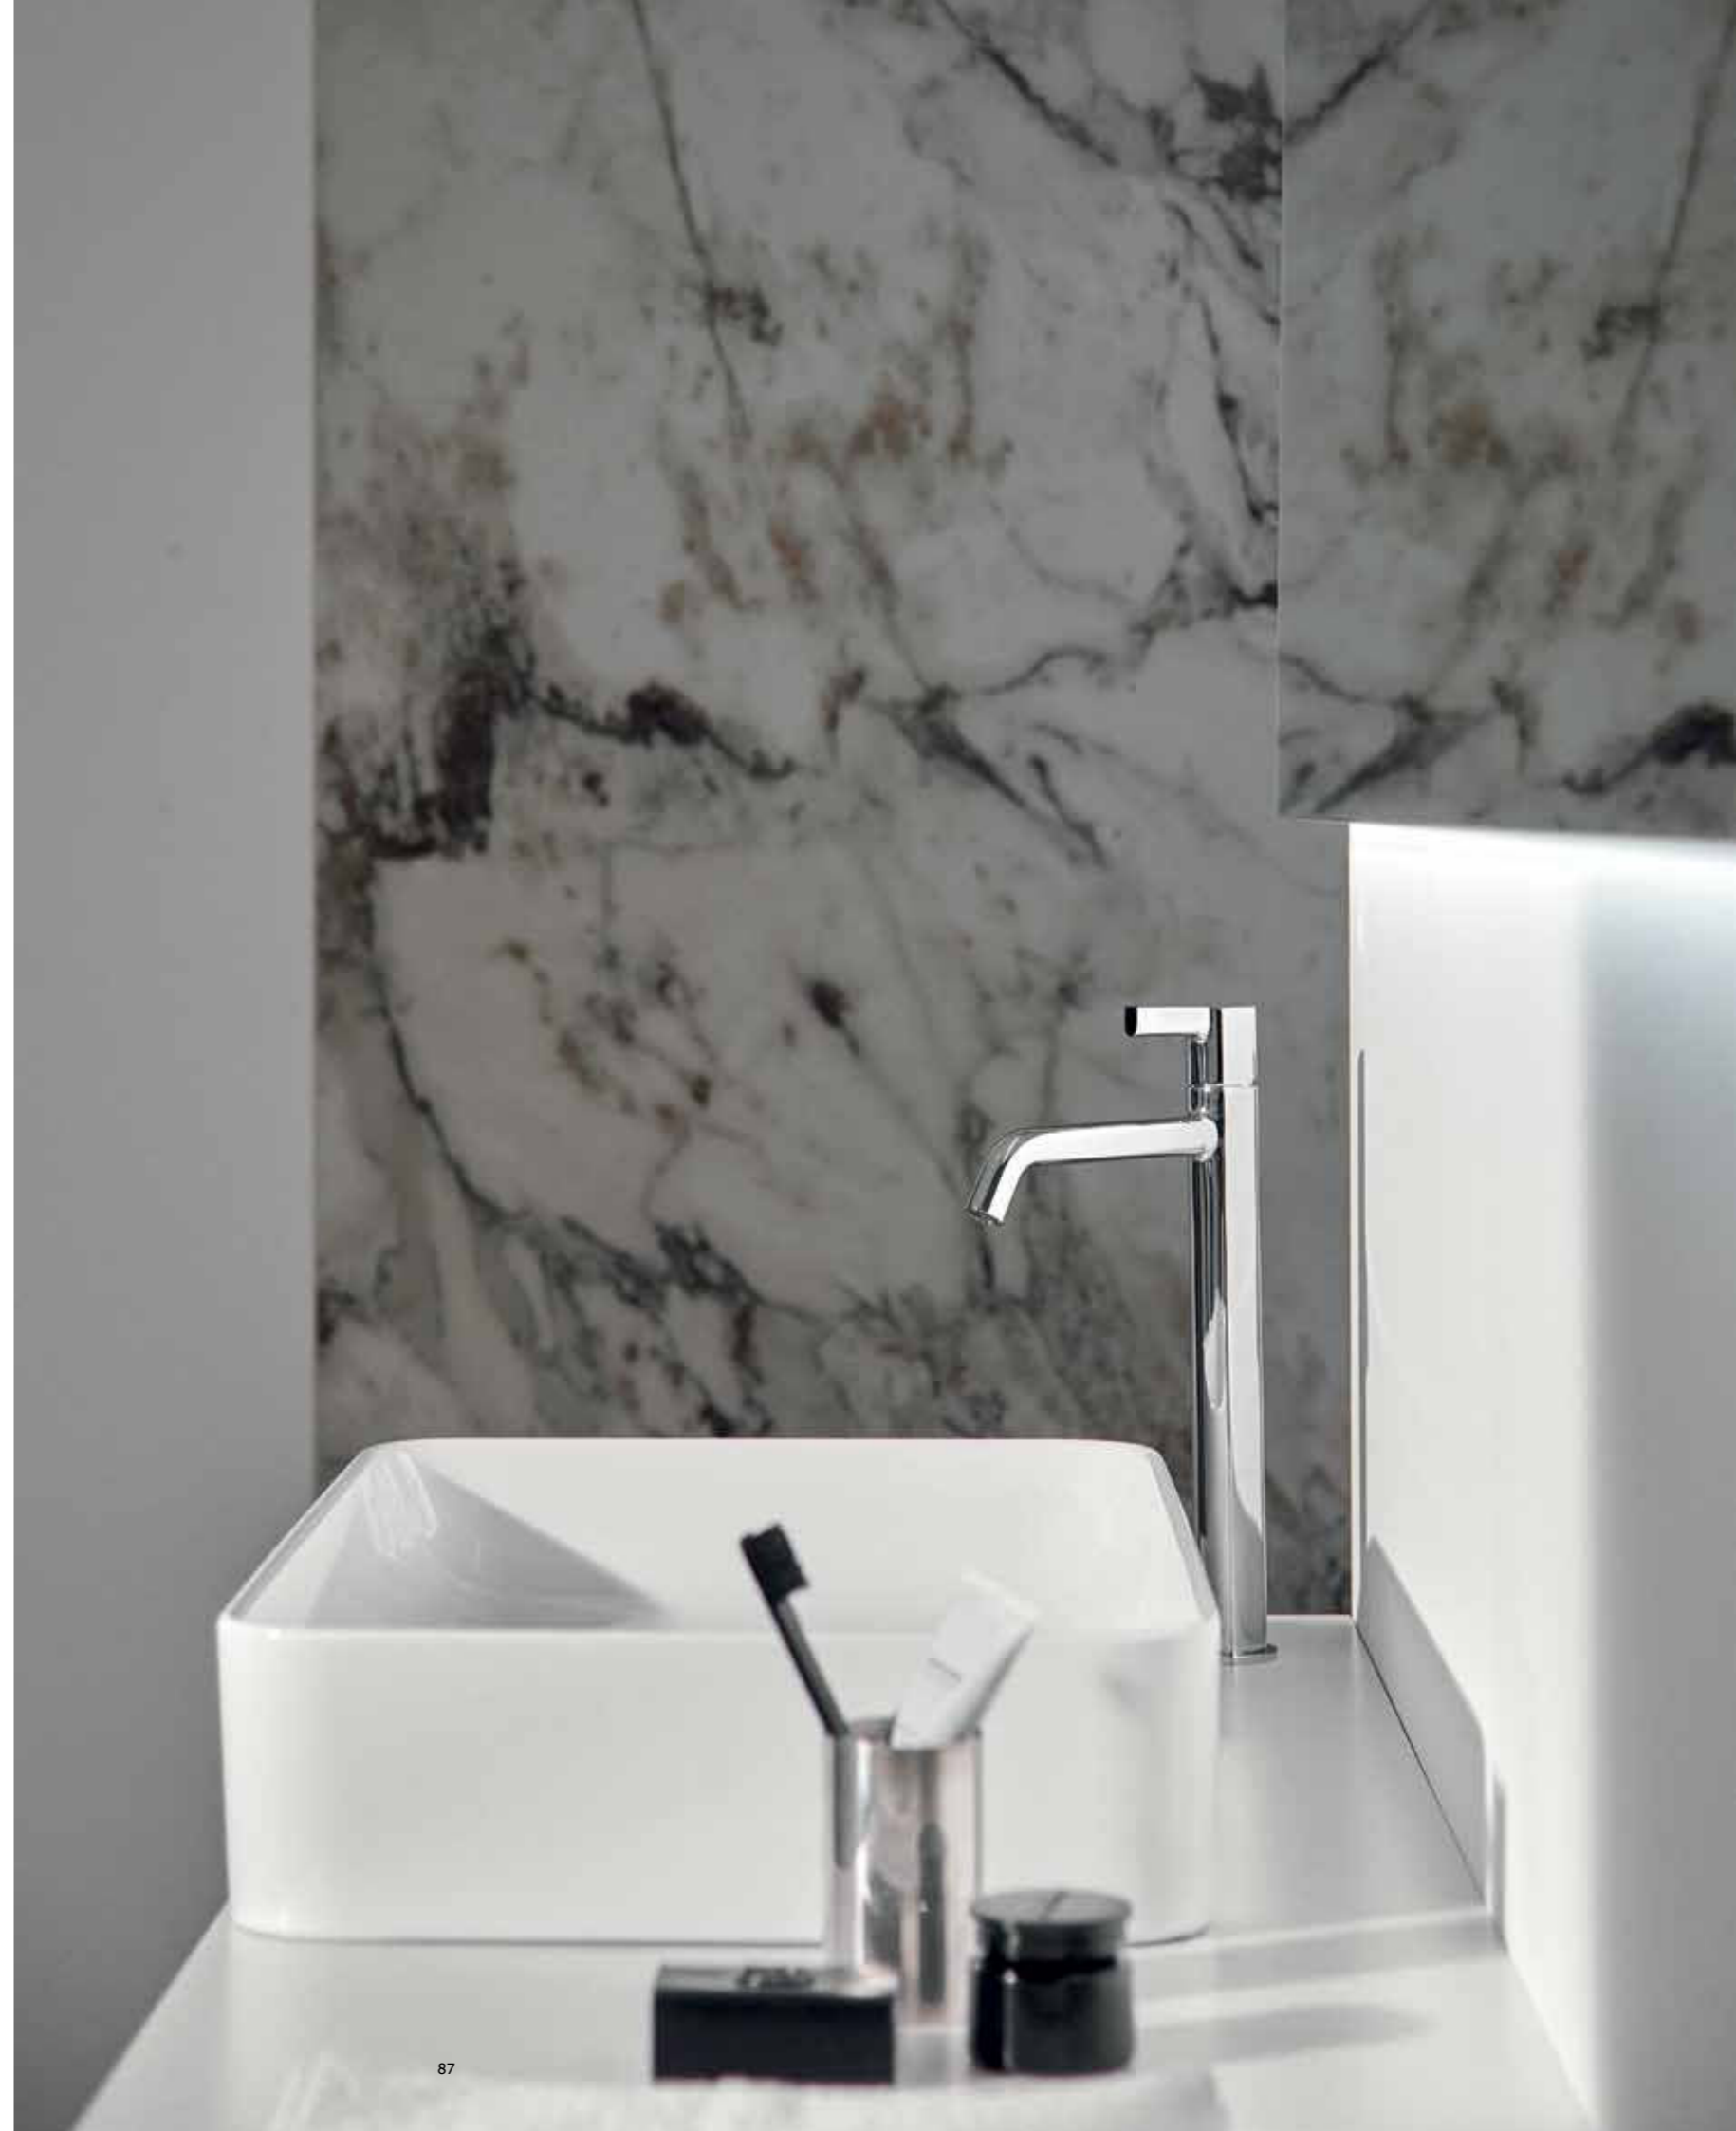

Floor-standing toilet and bidet / Cube models

Flush plate / White tempered glass
Basin mixer / Chrome finish
Bidet mixer / Chrome finish
Basin 120x45cm

MUCH MORE THAN A CYLINDRICAL TAP. A SINGLE CAST PIECE INSPIRED BY BOTANICAL GRAFTS, JOY FUSES ELEGANCE AND STRENGTH INTO A MINIMAL, NEVER ORDINARY COLLECTION THAT KNOWS HOW TO SURPRISE IN ITS SIMPLICITY.

JOY Vessel mixer / Chrome finish
CONCA Square vessel 60x40cm

handle #01

Joy was born from an idea of flexibility,
in the design and in the usability.
An extremely suitable concept, that can be used
in most situations paired with a washbasin.