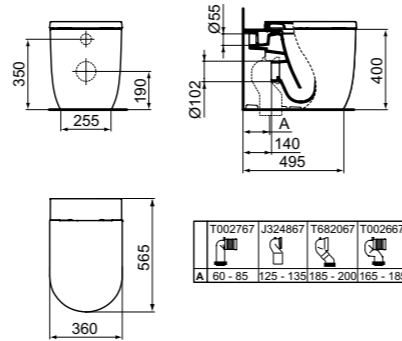

CURVE BACK-TO-WALL BOWL WITH AQUABLADE® – HIDDEN FIXATIONS

MODEL	SKU
White Gloss**	T375101

· Back-to-wall bowl
· Features AquaBlade® flush technology
· Width 355 x Length 560 x Height 400mm

· Wall hidden fixations for an even cleaner design
· To be installed with dedicated overwrap seat (sold separately)