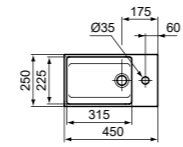

HAND WASH BASIN 45X25CM RIGHT HANDED WITH 1 TAP HOLE

MODEL	SKU
With Overflow, 1 tap hole	T373401
With Overflow, 1 tap hole, Grinded	T392301

- 45x25cm hand wash basin
- Right Handed
- With slotted overflow
- With 1 tap hole
- Grinded model for lay on installation
- Chrome design siphon and ceramic free flow waste with coloured cover available (see page 141)

HAND WASH BASIN 45X25CM RIGHT HANDED WITHOUT TAP HOLE

MODEL	SKU
With Overflow, No tap hole	T392201
With Overflow, No tap hole, Grinded	T392401

- 45x25cm hand wash basin
- Right Handed
- With slotted overflow
- With 1 tap hole
- Grinded model for lay on installation
- Chrome design siphon and ceramic free flow waste with coloured cover available (see page 141)

SEMI COUNTERTOP 50CM WITH 1 TAP HOLE

MODEL	SKU
With Overflow, 1 tap hole	T373501

- 50cm semi countertop basin
- With slotted overflow
- With 1 tap hole
- Chrome design siphon and ceramic free flow waste with coloured cover available (see page 141)

SEMI COUNTERTOP BASIN 50CM WITHOUT TAP HOLE

MODEL	SKU
With Overflow, No tap hole	T427801

- 50cm semi countertop basin
- With slotted overflow
- No tap hole
- Chrome design siphon and ceramic free flow waste with coloured cover available (see page 141)

If the rectangle is filled in grey, products can be combined.

	CONCA	IPALYSS	EXTRA
FREE FLOW WASTE COVER			
● Black Gloss E2114V2			
● Black Matt E2114V3			
● Slate Grey E2114V5			
● Concrete E2114V9			
● Mink E2114V8			
● Kashmir E2114V4			
● Pomegranate E2114V6			
● Nude E2114V7			
● Powder E2114X8			
● Sage E2114X9			
● White Gloss E211401			
○ White Silk E2114V1			
CHROME SIPHON E0079AA			
IDEALFLOW HIDDEN OVERFLOW FITTING*			

* For ideal flow orders: