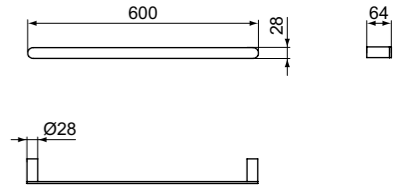

CONCA ACCESSORIES

TOWEL RAIL 60 CM - ROUND

MODEL	CHROME	SILVER STORM	BRUSHED GOLD	MAGNETIC GREY
Towel rail 60 cm*	T4499AA	T4499GN	T4499A2	T4499A5

· Towel rail 60 cm - Round
· Fixing set included