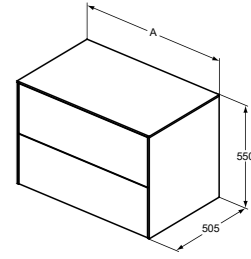

MATT ANTHRACITE	MATT SUNSET	SMOKED OAK	DARK WALNUT	LIGHT OAK	BLACK DESIRE MARBLE	CALACATTA MARBLE	GREY STONE
● Y2	● Y3	● Y4	● Y5	● Y6	● DG	● DH	● DI

MATT ANTHRACITE	MATT SUNSET	SMOKED OAK	DARK WALNUT	LIGHT OAK	BLACK DESIRE MARBLE	CALACATTA MARBLE	GREY STONE
● Y2	● Y3	● Y4	● Y5	● Y6	● DG	● DH	● DI