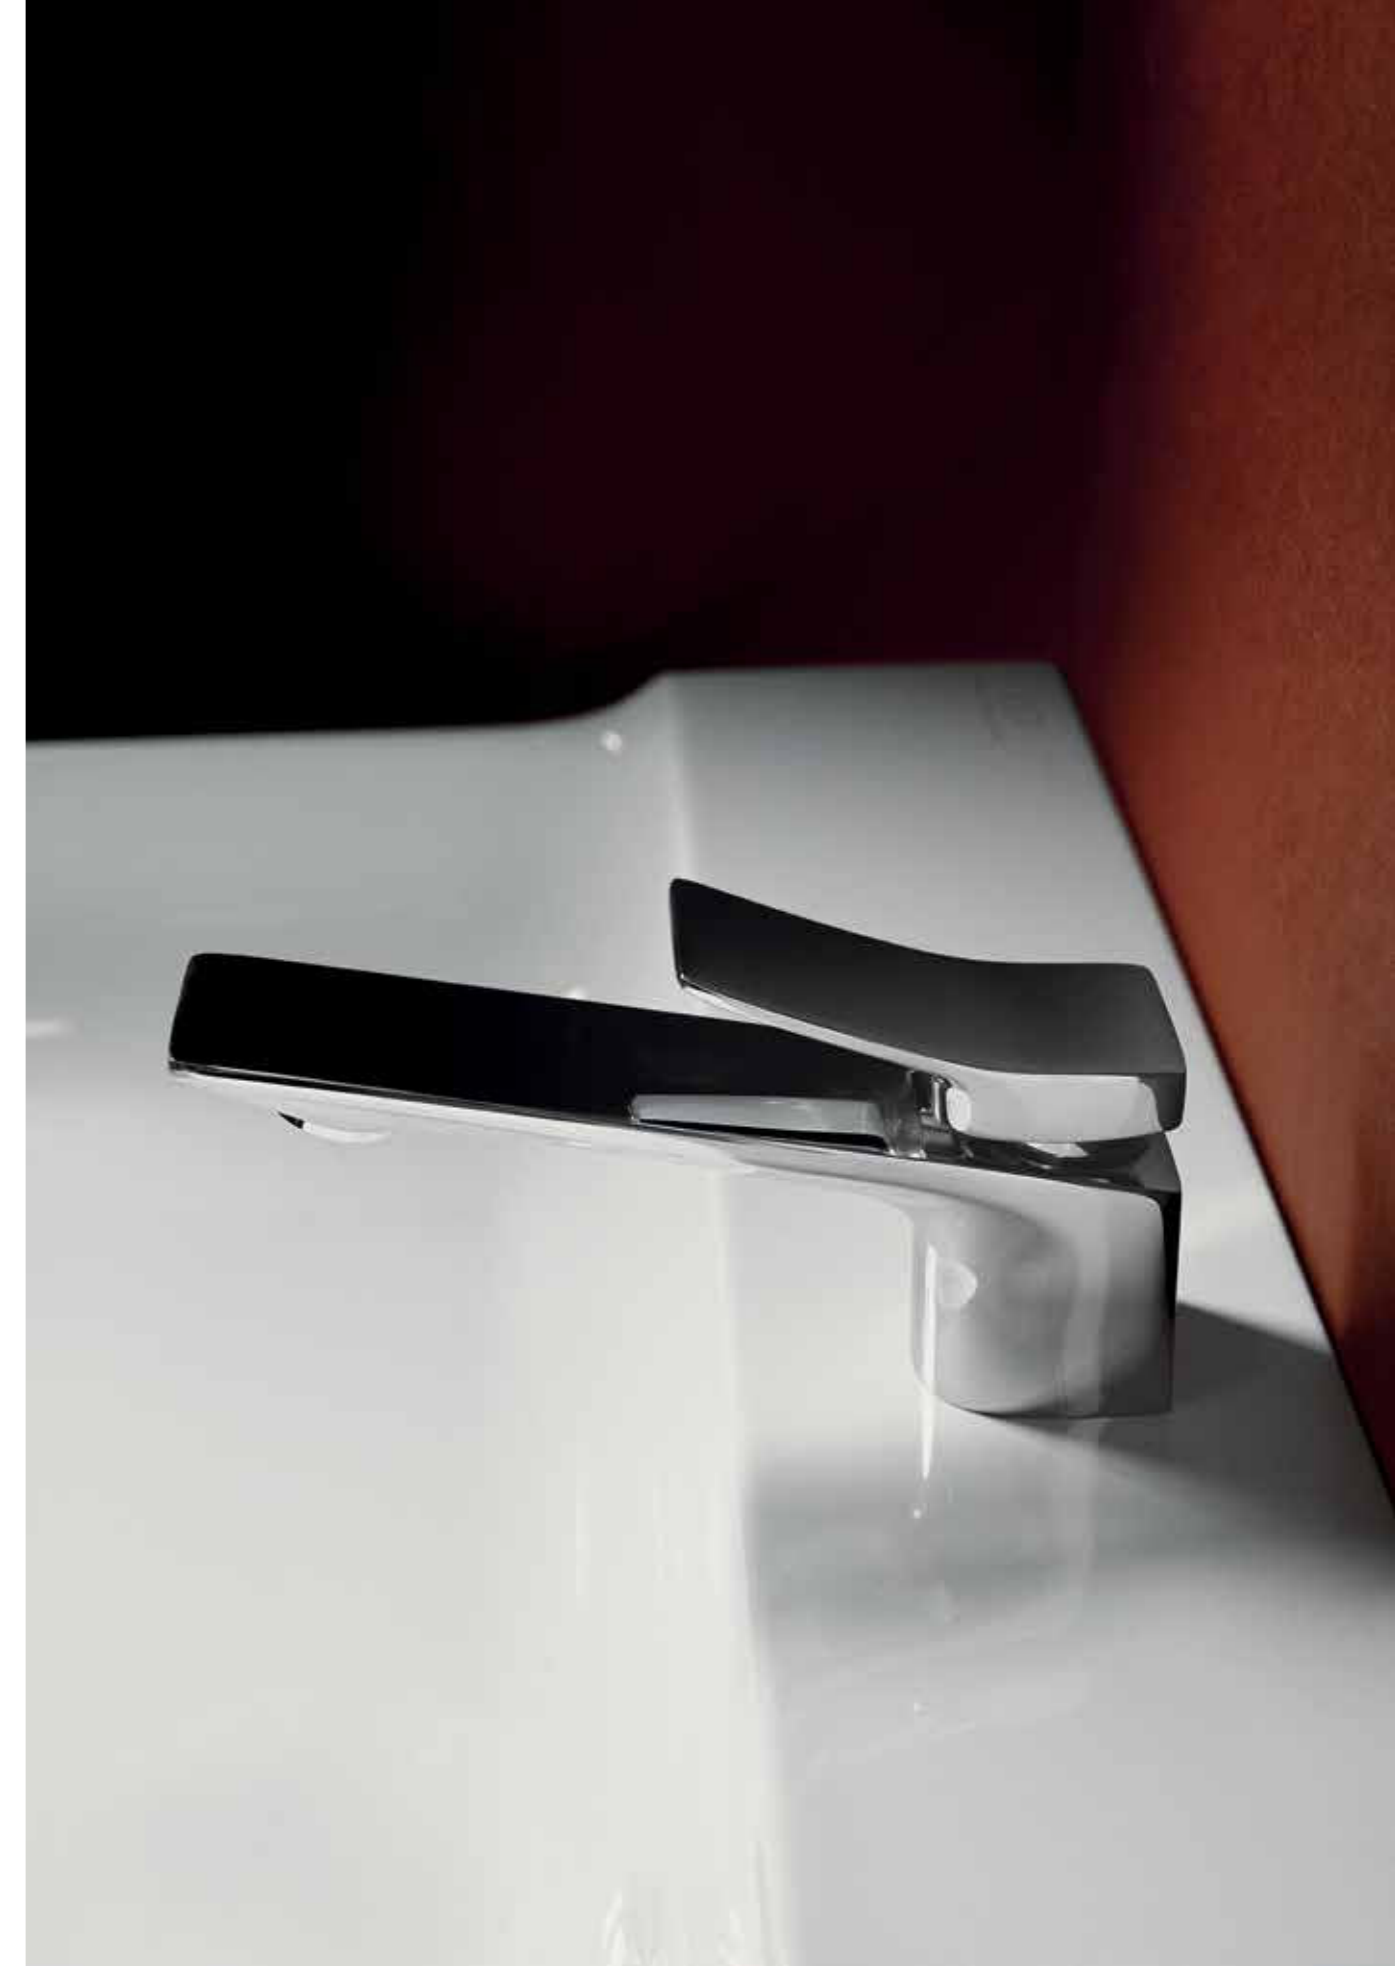

REFINED ELEGANCE, LIGHTNESS AND PERSONALITY, THIS IS CONCA'S IDENTITY. A VISUAL FOOTPRINT THAT DOESN'T BREAK THE PURE GEOMETRIES OF THE WASHBASIN LINES. THE MATURITY OF THE DESIGN REMOVES THE UNNECESSARY AND CREATES EMPATHY.