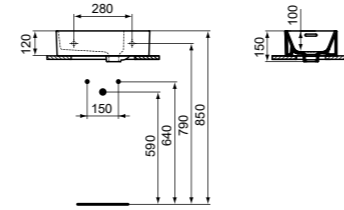

HAND WASH BASIN 45X25CM RIGHT HANDED WITHOUT TAP HOLE

MODEL	SKU
With Overflow, No tap hole	T392201
With Overflow, No tap hole, Grinded	T392401

- 45x25cm hand wash basin
- Right Handed
- With slotted overflow
- With 1 tap hole
- Grinded model for lay on installation
- Chrome design siphon and ceramic free flow waste with coloured cover available (see page 141)