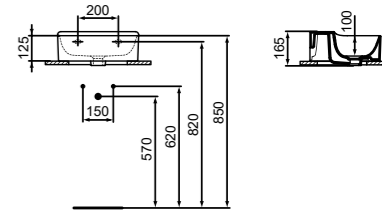

PEDESTAL FOR VESSELS FREE-STANDING INSTALLATION

MODEL	FINISHING	SKU
For Round Vessel	White Glossy White Silk*	T376501 T3765V1
For Rectangular Vessel	White Glossy White Silk*	T388001 T3880V1

1. Ceramic and metal framing included
   - Floor fixing
2. Fixations included

PEDESTAL FOR 50/60/80CM BASIN INSTALLATION

MODEL	FINISHING	SKU
For 50, 60 and 80cm basins	White Glossy White Silk*	T388101 T3881V1

- Pedestal for use with 50cm, 60cm and 80cm basins

* White Silk finish models will be available starting as of April 2021