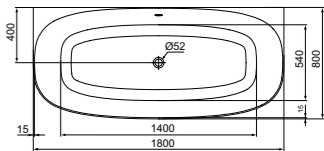

BATHTUBS

DEA FREE-STANDING/WALL DOUBLE-ENDED BATHTUB WITH WASTE FILLER 180X80CM

MODEL	SKU
White Gloss	T994101
Matt White	T9941V1
Matt White/Black	T9941V3

· Dimensions: 180x80cm
· Thickness: 4mm acrylic
· Weight: 66kg
· Water capacity: 220lt

· Norm: EN 14516
· Waste: 52mm drain and overflow set with bathtub filling function (factory fitted)