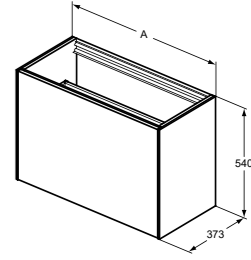

BASIN UNIT – 1 DRAWER WITH WORKTOP – CENTRAL CUT

MODEL	FINISHING	SKU
120X50X37cm	Matt White	T3931Y1
100X50X37cm	Matt White	T3930Y1
80X50X37cm	Matt White	T3929Y1
60X50X37cm	Matt White	T3928Y1
	Other Finishes*	T39.....

- 1 drawer
- Slim metal drawer system
- Push to open drawer, no handle required
- Soft-close function
- Inside cabinet in Matt Anthracite finish
- Optional LED internal lights available to order separately in relevant sizes
- Space saving basin siphon to be ordered separately using code EE23033967

	A
T3931Y1	1200
T3930Y1	1000
T3929Y1	800
T3928Y1	600

BASIN UNIT – 1 DRAWER WITH WORKTOP – NO CUT

MODEL	FINISHING	SKU
120X50X37cm	Matt White	T4314Y1
100X50X37cm	Matt White	T4313Y1
80X50X37cm	Matt White	T4312Y1
60X50X37cm	Matt White	T4311Y1
	Other Finishes*	T43.....

- 1 drawer
- Slim metal drawer system
- Push to open drawer, no handle required
- Soft-close function
- Inside cabinet in Matt Anthracite finish
- Optional LED internal lights available to order separately in relevant sizes
- Space saving basin siphon to be ordered separately using code EE23033967

	A
T4314Y1	1200
T4313Y1	1000
T4312Y1	800
T4311Y1	600

BASIN UNIT – 1 DRAWER WITHOUT WORKTOP

MODEL	FINISHING	SKU
120X50X37cm	Matt White	T3933Y1
100X50X37cm	Matt White	T3988Y1
80X50X37cm	Matt White	T3985Y1
60X50X37cm	Matt White	T3982Y1
	Other Finishes*	T39.....

- 1 drawer
- Slim metal drawer system
- Push to open drawer, no handle required
- Soft-close function
- Inside cabinet in Matt Anthracite finish
- Optional LED internal lights available to order separately in relevant sizes
- Space saving basin siphon to be ordered separately using code EE23033967

	A
T3933Y1	1200
T3988Y1	1000
T3985Y1	800
T3982Y1	600

BASIN UNIT – 1 DRAWER WITH WORKTOP – CENTRAL CUT