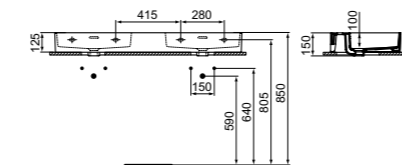

BASIN 100CM WITHOUT TAP HOLE

MODEL	SKU
With Overflow, No tap hole	T390401
With Overflow, No tap hole, Grinded	T390801

1. 100x45 cm basin
   - Slotted overflow
   - No tap hole
   - Wall-mounted installation
2. Grinded model for lay on installation
   - Chrome design siphon and ceramic free flow waste with coloured cover available (see page 141)

DOUBLE BASIN 120CM WITH 1 TAP HOLE

MODEL	SKU
With Overflow, 1 tap hole	T373101
With Overflow, 1 tap hole, Grinded	T391301

1. 120x45 cm double basin
   - Slotted overflow
   - 1 tap hole for each basin
   - Wall-mounted installation
2. Grinded model for lay on installation
   - Chrome design siphon and ceramic free flow waste with coloured cover available (see page 141)

DOUBLE BASIN 120CM WITH 3 TAP HOLES

MODEL	SKU
With Overflow, 3 tap holes	T391001
With Overflow, 3 tap holes, Grinded	T391401

1. 120x45 cm double basin
   - Slotted overflow
   - 3 tap holes for each basin
   - Wall-mounted installation
2. Grinded model for lay on installation
   - Chrome design siphon and ceramic free flow waste with coloured cover available (see page 141)

DOUBLE BASIN 120CM WITHOUT TAP HOLE

MODEL	SKU
With Overflow, No tap hole	T391101
With Overflow, No tap hole, Grinded	T391501

1. 120x45 cm double basin
   - Slotted overflow
   - No tap hole
   - Wall-mounted installation
2. Grinded model for lay on installation
   - Chrome design siphon and ceramic free flow waste with coloured cover available (see page 141)

VESSEL 50X40CM WITH 1 TAP HOLE

MODEL	SKU
With Overflow, 1 tap hole	T374101

1. 50x40 cm vessel
   - With slotted overflow
   - With 1 tap hole
   - For lay-on installation only
2. Glazed on all 4 sides
   - Chrome design siphon and ceramic free flow waste with coloured cover available (see page 141)

VESSEL 60X40CM WITHOUT TAP HOLE

MODEL	SKU
No Overflow, No tap hole	T374001

- 60x40 cm vessel
- No overflow
- No tap hole