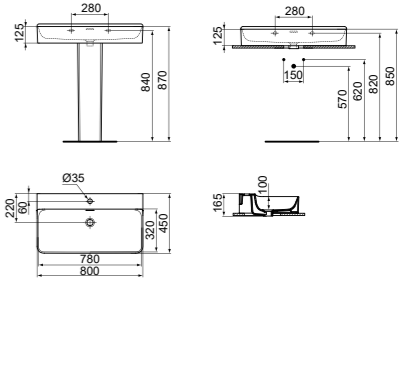

· 80x45 cm basin
 · Slotted overflow
 · 1 tap hole
 · Wall-mounted installation or with pedestal

· Grinded model for lay on installation
 · Chrome design siphon and ceramic free flow waste with coloured cover available (see page 141)