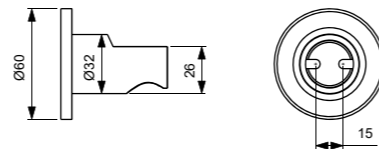

SHOWER ACCESSORIES

SHOWER HOSE

MODEL	CHROME	SILVER STORM	BRUSHED GOLD	MAGNETIC GREY
1750mm	A4109AA	A4109GN	A4109A2	A4109A5
1600mm	A3330AA	A3330GN	A3330A2	A3330A5

· IdealFlex shower hose

SQUARE WALL BRACKET

MODEL	CHROME	SILVER STORM	BRUSHED GOLD	MAGNETIC GREY
Wall bracket	BC770AA	BC770GN	BC770A2	BC770A5

· Metal wall bracket
· Square design

· With plastic insert

ROUND WALL BRACKET

MODEL	CHROME	SILVER STORM	BRUSHED GOLD	MAGNETIC GREY
Wall bracket	BC806AA	BC806GN	BC806A2	BC806A5

· Metal Wall Bracket
· Round design

· With plastic insert

SQUARE WALL BRACKET 1/2" CONNECTION

MODEL	CHROME	SILVER STORM	BRUSHED GOLD	MAGNETIC GREY
Wall bracket with connection	BC771AA	BC771GN	BC771A2	BC771A5

· Wall bracket with integrated wall elbow
· Square design

· With plastic insert
· With back-flow prevention