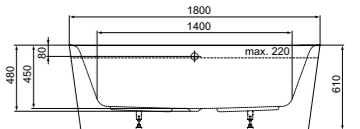

BATHTUBS

DEA FREE-STANDING/WALL DOUBLE-ENDED BATHTUB WITH WASTE FILLER 180X80CM

MODEL	SKU
White Gloss	T994101
Matt White	T9941V1
Matt White/Black	T9941V3

· Dimensions: 180x80cm
· Thickness: 4mm acrylic
· Weight: 66kg
· Water capacity: 220lt

· Norm: EN 14516
· Waste: 52mm drain and overflow set with bathtub filling function (factory fitted)