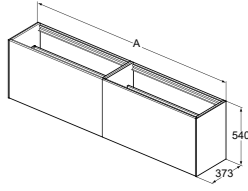

MATT ANTHRACITE	MATT SUNSET	SMOKED OAK	DARK WALNUT	LIGHT OAK	BLACK DESIRE MARBLE	CALACATTA MARBLE	GREY STONE
● Y2	● Y3	● Y4	● Y5	● Y6	● DG	● DH	● DI