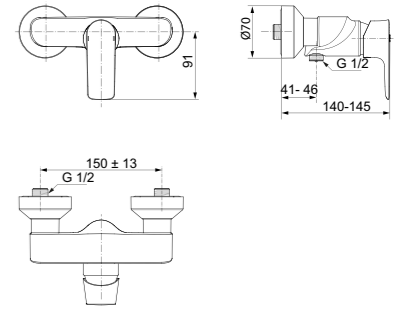

EXPOSED BATH & SHOWER MIXER

MODEL	CHROME	SILVER STORM	BRUSHED GOLD	MAGNETIC GREY
Without shower set	A7033AA	A7033GN	A7033A2	A7033A5

- Single lever exposed bath & shower mixer
- FirmaFlow® cartridge with hot water limiter
- Hidden fixation (covered nuts)
- 5 connectors with noise reducers
- Concavalle
- Automatic pull diverter