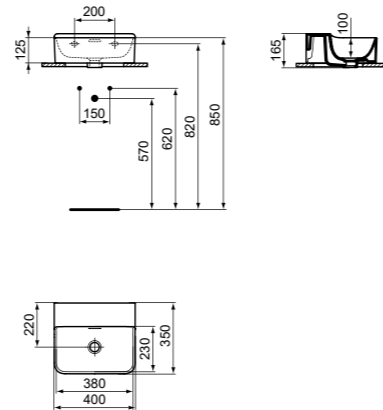

HAND WASH BASIN 40X35CM WITHOUT TAP HOLE

MODEL	FINISHING	SKU
With Overflow, No tap hole	White Gloss	T381101
With Overflow, No tap hole, Grinded	White Gloss	T387701

1. 40x35 cm hand wash basin
   - Slotted overflow
   - No tap hole
   - Wall-mounted installation
2. Grinded model for lay on installation
   - Chrome design siphon and ceramic free flow waste with coloured cover available (see page 141)