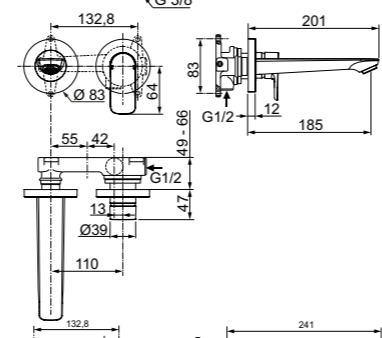

WALL-MOUNTED BASIN MIXER 225MM - KIT 2

MODEL	CHROME	SILVER STORM	BRUSHED GOLD	MAGNETIC GREY
225mm Spout	A7009AA	A7009GN	A7009A2	A7009A5

- Wall-mounted single lever basin mixer
- 225mm cast spout
- 5 litres per minute aerator
- Metal escutcheons
- Requires built-in kit A5948NU (sold separately)