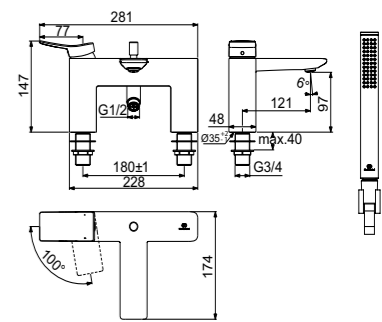

2-HOLE BATH & SHOWER MIXER

MODEL	CHROME	SILVER STORM	BRUSHED GOLD	MAGNETIC GREY
With shower set	BC768AA	BC768GN	BC768A2	BC768A5

- Single lever 2-hole bath and shower mixer with shower set
- Shower set = metal stick handshower, IdealFlex shower hose and square metal shower holder