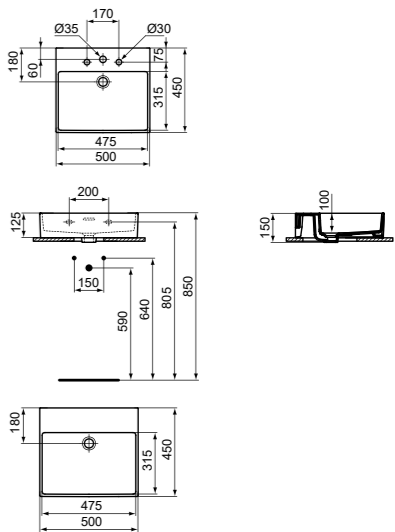

BASIN 50CM WITHOUT TAP HOLE

MODEL	SKU
With Overflow, No tap hole	T388301
With Overflow, No tap hole, Grinded	T388601

· 50x45 cm basin
· Slotted overflow
· No tap hole
· Wall-mounted installation

· Grinded model for lay on installation
· Chrome design siphon and ceramic free flow waste with coloured cover available (see page 141)