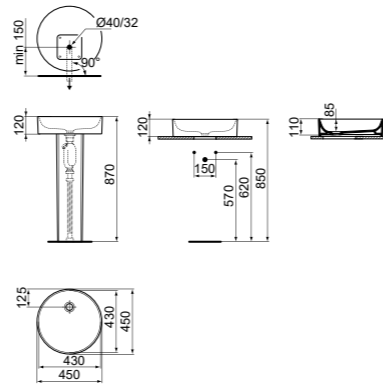

VESSEL 45CM WITHOUT TAP HOLE

MODEL	FINISHING	SKU
No Overflow, No tap hole	White Gloss White Silk*	T369601 T3696V1

- 45cm round vessel basin
 - No overflow
 - No tap hole
- For lay on installation or use with freestanding pedestal
 - Suggested installation with free flow waste or with dedicated IdealFlow siphon (see page 141)