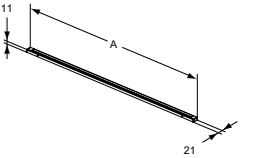

LIGHT SET FOR 1 DRAWER BASIN UNITS

MODEL	FINISHING	SKU
120cm Drawer	Matt Anthracite	T3978Y2
100cm Drawer	Matt Anthracite	T3977Y2
80cm Drawer	Matt Anthracite	T3976Y2
60cm Drawer	Matt Anthracite	T3975Y2

- Matt Anthracite
- With sensor detecting opening of the drawer
- 4000 K. IP20
- For installation inside basin units, above the drawer

	A
T3978Y2	1200
T3977Y2	1000
T3976Y2	800
T3975Y2	600