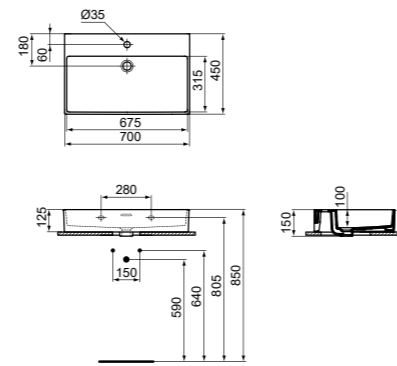

BASIN 70CM WITH 3 TAP HOLES

MODEL	SKU
With Overflow, 3 tap holes	T389201
With Overflow, 3 tap holes, Grinded	T389501

· 70x45 cm basin
· Slotted overflow
· 3 tap holes
· Wall-mounted installation

· Grinded model for lay on installation
· Chrome design siphon and ceramic free flow waste with coloured cover available (see page 141)