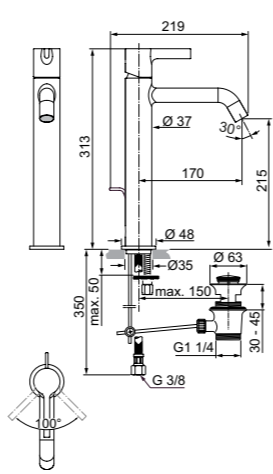

BASIN MIXER

MODEL	CHROME	SILVER STORM	BRUSHED GOLD	MAGNETIC GREY
Pop-up waste	BC775AA	BC775GN	BC775A2	BC775A5
No Pop-up waste	BC776AA	BC776GN	BC776A2	BC776A5

- Single lever basin mixer
- Pop-up waste on BC775 models
- 5 litres per minute
- Eco flow regulator fitted
- EasyFix®

BASIN MIXER WITH RED/BLUE INDICATION

MODEL	CHROME	SILVER STORM	BRUSHED GOLD	MAGNETIC GREY
Pop-up Waste	BC851AA	BC851GN	BC851A2	BC851A5
No Pop-up waste	BC852AA	BC852GN	BC852A2	BC852A5

- Single lever basin mixer
- Pop-up waste on BC851 models
- 5 litres per minute
- Eco flow regulator fitted
- With red/blue indication on handle
- EasyFix®

HIGH SPOUT BASIN MIXER

MODEL	CHROME	SILVER STORM	BRUSHED GOLD	MAGNETIC GREY
Pop-up waste	BC777AA	BC777GN	BC777A2	BC777A5
No Pop-up waste	BC778AA	BC778GN	BC778A2	BC778A5

- High spout single lever basin mixer
- Pop-up waste on BC777 models
- 5 litres per minute
- Eco flow regulator fitted
- EasyFix®

HIGH SPOUT BASIN MIXER

MODEL	CHROME	SILVER STORM	BRUSHED GOLD	MAGNETIC GREY
No Pop-up waste	BC981AA	BC981GN	BC981A2	BC981A5

- High spout single lever basin mixer
- EasyFix®

VESSEL MIXER

MODEL	CHROME	SILVER STORM	BRUSHED GOLD	MAGNETIC GREY
Pop-up waste	BC781AA	BC781GN	BC781A2	BC781A5
No Pop-up waste	BC782AA	BC782GN	BC782A2	BC782A5

- Single lever basin mixer
- Pop-up waste on BC781 models
- 5 litres per minute
- Eco flow regulator fitted
- EasyFix®

VESSEL MIXER WITH RED/BLUE INDICATION

MODEL	CHROME	SILVER STORM	BRUSHED GOLD	MAGNETIC GREY
Pop-up Waste	BC853AA	BC853GN	BC853A2	BC853A5
No Pop-up Waste	BC854AA	BC854GN	BC854A2	BC854A5

- Single lever vessel mixer
- Pop-up waste on BC853 models
- With red/blue indication on handle
- 5 litres per minute
- Eco flow regulator fitted
- EasyFix®

VESSEL MIXER

MODEL	CHROME	SILVER STORM	BRUSHED GOLD	MAGNETIC GREY
No Pop-up Waste	BC982AA	BC982GN	BC982A2	BC982A5