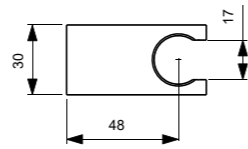

SHOWER ACCESSORIES

SHOWER HOSE

MODEL	CHROME	SILVER STORM	BRUSHED GOLD	MAGNETIC GREY
1750mm	A4109AA	A4109GN	A4109A2	A4109A5
1600mm	A3330AA	A3330GN	A3330A2	A3330A5

· IdealFlex shower hose

SQUARE WALL BRACKET

MODEL	CHROME	SILVER STORM	BRUSHED GOLD	MAGNETIC GREY
Wall bracket	BC770AA	BC770GN	BC770A2	BC770A5

· Metal wall bracket
· Square design

· With plastic insert

ROUND WALL BRACKET

MODEL	CHROME	SILVER STORM	BRUSHED GOLD	MAGNETIC GREY
Wall bracket	BC806AA	BC806GN	BC806A2	BC806A5

· Metal Wall Bracket
· Round design

· With plastic insert

SQUARE WALL BRACKET 1/2" CONNECTION

MODEL	CHROME	SILVER STORM	BRUSHED GOLD	MAGNETIC GREY
Wall bracket with connection	BC771AA	BC771GN	BC771A2	BC771A5

· Wall bracket with integrated wall elbow
· Square design

· With plastic insert
· With back-flow prevention