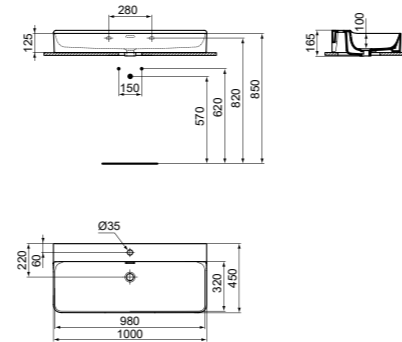

BASIN 100CM WITH 3 TAP HOLES

MODEL	FINISHING	SKU
With Overflow, 3 tap holes	White Gloss	T379801
With Overflow, 3 tap holes, Grinded	White Gloss	T383301

- 100x45 cm basin
- Slotted overflow
- 3 tap holes
- Wall-mounted installation