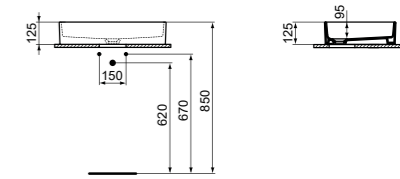

BASIN 100CM WITHOUT TAP HOLE

MODEL	SKU
With Overflow, No tap hole	T390401
With Overflow, No tap hole, Grinded	T390801

1. 100x45 cm basin
   - Slotted overflow
   - No tap hole
   - Wall-mounted installation
2. Grinded model for lay on installation
   - Chrome design siphon and ceramic free flow waste with coloured cover available (see page 141)

DOUBLE BASIN 120CM WITH 1 TAP HOLE

MODEL	SKU
With Overflow, 1 tap hole	T373101
With Overflow, 1 tap hole, Grinded	T391301

1. 120x45 cm double basin
   - Slotted overflow
   - 1 tap hole for each basin
   - Wall-mounted installation
2. Grinded model for lay on installation
   - Chrome design siphon and ceramic free flow waste with coloured cover available (see page 141)

DOUBLE BASIN 120CM WITH 3 TAP HOLES

MODEL	SKU
With Overflow, 3 tap holes	T391001
With Overflow, 3 tap holes, Grinded	T391401

1. 120x45 cm double basin
   - Slotted overflow
   - 3 tap holes for each basin
   - Wall-mounted installation
2. Grinded model for lay on installation
   - Chrome design siphon and ceramic free flow waste with coloured cover available (see page 141)

DOUBLE BASIN 120CM WITHOUT TAP HOLE

MODEL	SKU
With Overflow, No tap hole	T391101
With Overflow, No tap hole, Grinded	T391501

1. 120x45 cm double basin
   - Slotted overflow
   - No tap hole
   - Wall-mounted installation
2. Grinded model for lay on installation
   - Chrome design siphon and ceramic free flow waste with coloured cover available (see page 141)

VESSEL 50X40CM WITH 1 TAP HOLE

MODEL	SKU
With Overflow, 1 tap hole	T374101

1. 50x40 cm vessel
   - With slotted overflow
   - With 1 tap hole
   - For lay-on installation only
2. Glazed on all 4 sides
   - Chrome design siphon and ceramic free flow waste with coloured cover available (see page 141)

VESSEL 60X40CM WITHOUT TAP HOLE

MODEL	SKU
No Overflow, No tap hole	T374001

- 60x40 cm vessel
- No overflow
- No tap hole