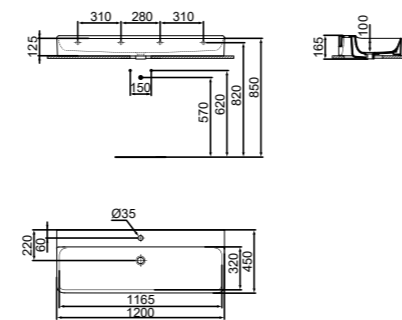

BASIN 120CM WITH 1 TAP HOLE

MODEL	FINISHING	SKU
No Overflow, 1 tap hole	White Gloss White Silk*	T369401 T3694V1
No Overflow, 1 tap hole, Grinded	White Gloss White Silk*	T383801 T3838V1

- 120x45 cm basin
- Slotted overflow
- 1 tap hole
- Wall-mounted installation

BASIN 120CM WITH 3 TAP HOLES

MODEL	FINISHING	SKU
With Overflow, 3 tap holes	White Gloss	T380401
With Overflow, 3 tap holes, Grinded	White Gloss	T384001

- 120x45 cm basin
- Slotted overflow
- 3 tap holes
- Wall-mounted installation

BASIN 120CM WITHOUT TAP HOLE

MODEL	FINISHING	SKU
With Overflow, No tap hole	White Gloss	T380501
With Overflow, No tap hole, Grinded	White Gloss	T384101

- 120x45 cm basin
- Slotted overflow
- No tap hole
- Wall-mounted installation

BASIN 120CM WITH 1 TAP HOLE

MODEL	FINISHING	SKU
No Overflow, 1 tap hole	White Gloss	T380601
No Overflow, 1 tap hole, Grinded	White Gloss	T384201

- 120x45 cm basin
- Slotted overflow
- 1 tap hole
- Wall-mounted installation

BASIN 120CM WITH 3 TAP HOLES

MODEL	FINISHING	SKU
No Overflow, 3 tap holes	White Gloss	T380701
No Overflow, 3 tap holes, Grinded	White Gloss	T384301

- 120x45 cm basin
- No overflow
- 3 tap holes
- Wall-mounted installation

BASIN 120CM WITHOUT TAP HOLE

MODEL	FINISHING	SKU
No Overflow, No tap hole	White Gloss	T380901
No Overflow, No tap hole, Grinded	White Gloss	T384501

- 120x45 cm basin
- No overflow
- No tap hole
- Wall-mounted installation

BASIN 120CM WITH 2 TAP HOLES

MODEL	FINISHING	SKU
With Overflow, 2 tap holes	White Glossy	T380301
With Overflow, 2 tap holes, Grinded	White Glossy	T383901

- 120x45 cm basin
- Slotted overflow
- Two tap holes for dual user functionality
- Wall-mounted installation

- Grinded model for lay on installation
- Chrome design siphon and ceramic free flow waste with coloured cover available (see page 141)