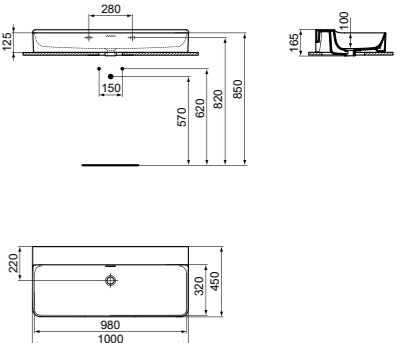

BASIN 100CM WITHOUT TAP HOLE

MODEL	FINISHING	SKU
With Overflow, No tap hole	White Gloss	T379901
With Overflow, No tap hole, Grinded	White Gloss	T383401

- 100x45 cm basin
- Slotted overflow
- No tap hole
- Wall-mounted installation

- Grinded model for lay on installation
- Chrome design siphon and ceramic free flow waste with coloured cover available (see page 141)

BASIN 100CM WITH 1 TAP HOLE

MODEL	FINISHING	SKU
No Overflow, 1 tap hole	White Gloss	T380001
No Overflow, 1 tap hole, Grinded	White Gloss	T383501

- 100x45 cm basin
- No overflow
- 1 tap hole
- Wall-mounted installation