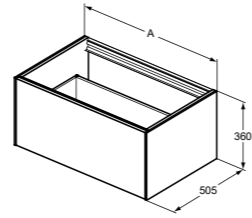

BASIN UNIT – 1 DRAWER WITH WORKTOP – CENTRAL CUT

MODEL	FINISHING	SKU
120X50X37cm	Matt White	T3931Y1
100X50X37cm	Matt White	T3930Y1
80X50X37cm	Matt White	T3929Y1
60X50X37cm	Matt White	T3928Y1
	Other Finishes*	T39.....

- 1 drawer
- Slim metal drawer system
- Push to open drawer, no handle required
- Soft-close function
- Inside cabinet in Matt Anthracite finish
- Optional LED internal lights available to order separately in relevant sizes
- Space saving basin siphon to be ordered separately using code EE23033967

	A
T3931Y1	1200
T3930Y1	1000
T3929Y1	800
T3928Y1	600

BASIN UNIT – 1 DRAWER WITH WORKTOP – NO CUT

MODEL	FINISHING	SKU
120X50X37cm	Matt White	T4314Y1
100X50X37cm	Matt White	T4313Y1
80X50X37cm	Matt White	T4312Y1
60X50X37cm	Matt White	T4311Y1
	Other Finishes*	T43.....

- 1 drawer
- Slim metal drawer system
- Push to open drawer, no handle required
- Soft-close function
- Inside cabinet in Matt Anthracite finish
- Optional LED internal lights available to order separately in relevant sizes
- Space saving basin siphon to be ordered separately using code EE23033967

	A
T4314Y1	1200
T4313Y1	1000
T4312Y1	800
T4311Y1	600

BASIN UNIT – 1 DRAWER WITHOUT WORKTOP

MODEL	FINISHING	SKU
120X50X37cm	Matt White	T3933Y1
100X50X37cm	Matt White	T3988Y1
80X50X37cm	Matt White	T3985Y1
60X50X37cm	Matt White	T3982Y1
	Other Finishes*	T39.....

- 1 drawer
- Slim metal drawer system
- Push to open drawer, no handle required
- Soft-close function
- Inside cabinet in Matt Anthracite finish
- Optional LED internal lights available to order separately in relevant sizes
- Space saving basin siphon to be ordered separately using code EE23033967

	A
T3933Y1	1200
T3988Y1	1000
T3985Y1	800
T3982Y1	600

BASIN UNIT – 1 DRAWER WITH WORKTOP – CENTRAL CUT