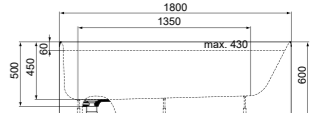

· Water Capacity: 430lt
 · Norm: EN 14516
 · Waste: 52mm waste & waste cover included (covered in solid surface mat white)

Our rings are an enduring symbol of Ideal Standard Group.

They represent the partnerships that happen during the process of creation; the collaborations between ourselves and architects, our engineers and customers, our craftspeople and the world's leading industrial designers of today.