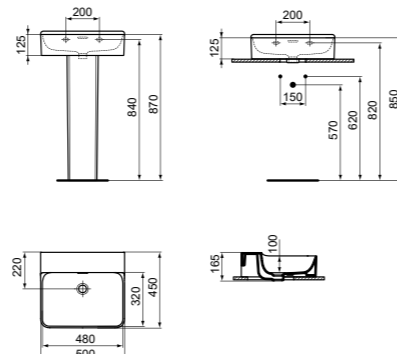

BASIN 50CM WITH 1 TAP HOLE

MODEL	FINISHING	SKU
No Overflow, 1 tap hole	White Gloss	T378501
No Overflow, 1 tap hole, Grinded	White Gloss	T381501

- 50x45 cm basin
- No overflow
- 1 tap hole
- Wall-mounted installation or with pedestal