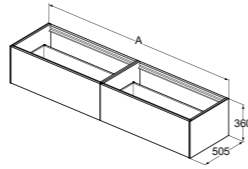

BASIN UNIT – 2 DRAWERS WITHOUT WORKTOP

MODEL	FINISHING	SKU
120X50X55cm	Matt White	T3945Y1
100X50X55cm	Matt White	T4357Y1
80X50X55cm	Matt White	T4356Y1
60X50X55cm	Matt White	T4355Y1
	Other Finishes*	T.....

- 2 drawers
- Slim metal drawer system
- Push to open drawers, no handle required
- Soft-close function
- Inside cabinet in Matt Anthracite finish
- Optional LED internal lights available to order separately in relevant sizes
- Space saving basin siphon to be ordered separately using code EE23033967

	A
T3945Y1	1200
T4357Y1	1000
T4356Y1	800
T4355Y1	600

BASIN UNIT – 2 DRAWERS WITH WORKTOP – NO CUT

MODEL	FINISHING	SKU
240X50X37cm	Matt White	T4335Y1
200X50X37cm	Matt White	T4316Y1
160X50X37cm	Matt White	T4315Y1
	Other Finishes*	T43.....

- 2 drawers
- Slim metal drawer system
- Push to open drawers, no handle required
- Soft-close function
- Inside cabinet in Matt Anthracite finish
- Optional LED internal lights available to order separately in relevant sizes
- Space saving basin siphon to be ordered separately using code EE23033967

	A
T4335Y1	2400
T4316Y1	2000
T4315Y1	1600

BASIN UNIT – 2 DRAWERS WITHOUT WORKTOP

MODEL	FINISHING	SKU
240X50X37cm	Matt White	T4333Y1
200X50X37cm	Matt White	T3987Y1
160X50X37cm	Matt White	T3984Y1
	Other Finishes*	T.....

- 2 drawers
- Slim metal drawer system
- Push to open drawers, no handle required
- Soft-close function
- Inside cabinet in Matt Anthracite finish
- Optional LED internal lights available to order separately in relevant sizes
- Space saving basin siphon to be ordered separately using code EE23033967

	A
T4333Y1	2400
T3987Y1	2000
T3984Y1	1600

BASIN UNIT – 2 DRAWERS WITH WORKTOP – CENTRAL CUT