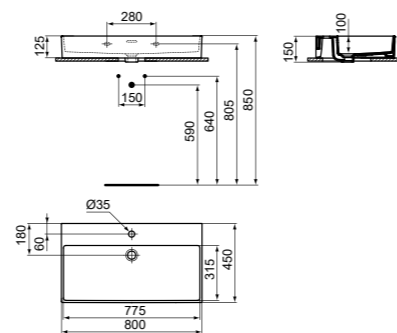

BASIN 80CM WITH 1 TAP HOLE

MODEL	SKU
With Overflow, 1 tap hole	T372901
With Overflow, 1 tap hole, Grinded	T389901

· 80x45 cm basin
· Slotted overflow
· 1 tap hole
· Wall-mounted installation

· Grinded model for lay on installation
· Chrome design siphon and ceramic free flow waste with coloured cover available (see page 141)