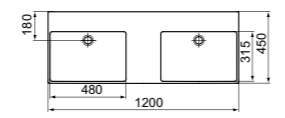

BASIN 100CM WITHOUT TAP HOLE

MODEL	SKU
With Overflow, No tap hole	T390401
With Overflow, No tap hole, Grinded	T390801

1. 100x45 cm basin
   - Slotted overflow
   - No tap hole
   - Wall-mounted installation
2. Grinded model for lay on installation
   - Chrome design siphon and ceramic free flow waste with coloured cover available (see page 141)

DOUBLE BASIN 120CM WITH 1 TAP HOLE

MODEL	SKU
With Overflow, 1 tap hole	T373101
With Overflow, 1 tap hole, Grinded	T391301

1. 120x45 cm double basin
   - Slotted overflow
   - 1 tap hole for each basin
   - Wall-mounted installation
2. Grinded model for lay on installation
   - Chrome design siphon and ceramic free flow waste with coloured cover available (see page 141)

DOUBLE BASIN 120CM WITH 3 TAP HOLES

MODEL	SKU
With Overflow, 3 tap holes	T391001
With Overflow, 3 tap holes, Grinded	T391401

1. 120x45 cm double basin
   - Slotted overflow
   - 3 tap holes for each basin
   - Wall-mounted installation
2. Grinded model for lay on installation
   - Chrome design siphon and ceramic free flow waste with coloured cover available (see page 141)

DOUBLE BASIN 120CM WITHOUT TAP HOLE

MODEL	SKU
With Overflow, No tap hole	T391101
With Overflow, No tap hole, Grinded	T391501

1. 120x45 cm double basin
   - Slotted overflow
   - No tap hole
   - Wall-mounted installation
2. Grinded model for lay on installation
   - Chrome design siphon and ceramic free flow waste with coloured cover available (see page 141)

VESSEL 50X40CM WITH 1 TAP HOLE

MODEL	SKU
With Overflow, 1 tap hole	T374101

1. 50x40 cm vessel
   - With slotted overflow
   - With 1 tap hole
   - For lay-on installation only
2. Glazed on all 4 sides
   - Chrome design siphon and ceramic free flow waste with coloured cover available (see page 141)

VESSEL 60X40CM WITHOUT TAP HOLE

MODEL	SKU
No Overflow, No tap hole	T374001

- 60x40 cm vessel
- No overflow
- No tap hole