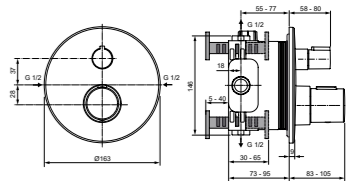

4-HOLE BATH & SHOWER MIXER WITH SPOUT

MODEL	CHROME	SILVER STORM	BRUSHED GOLD	MAGNETIC GREY
With hand-spray	BC789AA	BC789GN	BC789A2	BC789A5

· 4 hole single lever bath and shower mixer with spout
· with pullout hand-spray

2-HOLE BATH FILLER

MODEL	CHROME	SILVER STORM	BRUSHED GOLD	MAGNETIC GREY
Without shower set	BC803AA	BC803GN	BC803A2	BC803A5

· 2-hole single lever bath filler

2-HOLE BATH & SHOWER MIXER

MODEL	CHROME	SILVER STORM	BRUSHED GOLD	MAGNETIC GREY
With shower set	BC804AA	BC804GN	BC804A2	BC804A5

· 2-hole single lever bath and shower mixer with shower set
· Shower set = metal stick handshower, IdealFlex shower hose and round metal shower holder

WALL SPOUT 160MM

MODEL	CHROME	SILVER STORM	BRUSHED GOLD	MAGNETIC GREY
160mm	BC805AA	BC805GN	BC805A2	BC805A5

· Wall-mounted bath spout with 160mm projection

BUILT-IN THERMOSTATS

ROUND BUILT-IN SHOWER THERMOSTAT - KIT 2

MODEL	CHROME	SILVER STORM	BRUSHED GOLD	MAGNETIC GREY
For kit A1000NU*	A5813AA	A5813GN	A5813A2	A5813A5

· Built-in thermostatic shower mixer
· Requires built in kit A1000NU (sold separately) and a suitable outlet

ROUND BUILT-IN BATH AND SHOWER THERMOSTAT - KIT 2

MODEL	CHROME	SILVER STORM	BRUSHED GOLD	MAGNETIC GREY
For kit A1000NU*	A5814AA	A5814GN	A5814A2	A5814A5

· Built-in thermostatic bath and shower mixer
· Requires built in kit A1000NU (sold separately) and a suitable outlet

SQUARE BUILT-IN SHOWER THERMOSTAT - KIT 2

MODEL	CHROME	SILVER STORM	BRUSHED GOLD	MAGNETIC GREY
For kit A1000NU*	A6956AA	A6956GN	A6956A2	A6956A5

· Built-in thermostatic shower mixer
· Requires built in kit A1000NU (sold separately) and a suitable outlet

SQUARE BUILT-IN BATH & SHOWER THERMOSTAT - KIT 2

MODEL	CHROME	SILVER STORM	BRUSHED GOLD	MAGNETIC GREY
For kit A1000NU*	A7522AA	A7522GN	A7522A2	A7522A5