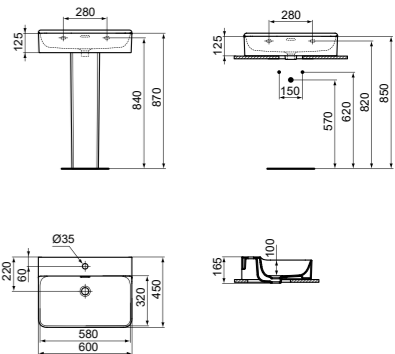

BASIN 60CM WITH 3 TAP HOLES

MODEL	FINISHING	SKU
With Overflow, 3 tap holes	White Gloss	T378801
With Overflow, 3 tap holes, Grinded	White Gloss	T381901

- 60x45 cm basin
- Slotted overflow
- 3 tap holes
- Wall-mounted installation or with pedestal