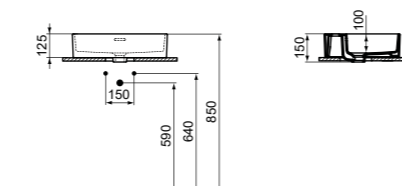

BASIN 100CM WITHOUT TAP HOLE

MODEL	SKU
With Overflow, No tap hole	T390401
With Overflow, No tap hole, Grinded	T390801

1. 100x45 cm basin
   - Slotted overflow
   - No tap hole
   - Wall-mounted installation
2. Grinded model for lay on installation
   - Chrome design siphon and ceramic free flow waste with coloured cover available (see page 141)

DOUBLE BASIN 120CM WITH 1 TAP HOLE

MODEL	SKU
With Overflow, 1 tap hole	T373101
With Overflow, 1 tap hole, Grinded	T391301

1. 120x45 cm double basin
   - Slotted overflow
   - 1 tap hole for each basin
   - Wall-mounted installation
2. Grinded model for lay on installation
   - Chrome design siphon and ceramic free flow waste with coloured cover available (see page 141)

DOUBLE BASIN 120CM WITH 3 TAP HOLES

MODEL	SKU
With Overflow, 3 tap holes	T391001
With Overflow, 3 tap holes, Grinded	T391401

1. 120x45 cm double basin
   - Slotted overflow
   - 3 tap holes for each basin
   - Wall-mounted installation
2. Grinded model for lay on installation
   - Chrome design siphon and ceramic free flow waste with coloured cover available (see page 141)

DOUBLE BASIN 120CM WITHOUT TAP HOLE

MODEL	SKU
With Overflow, No tap hole	T391101
With Overflow, No tap hole, Grinded	T391501

1. 120x45 cm double basin
   - Slotted overflow
   - No tap hole
   - Wall-mounted installation
2. Grinded model for lay on installation
   - Chrome design siphon and ceramic free flow waste with coloured cover available (see page 141)

VESSEL 50X40CM WITH 1 TAP HOLE

MODEL	SKU
With Overflow, 1 tap hole	T374101

1. 50x40 cm vessel
   - With slotted overflow
   - With 1 tap hole
   - For lay-on installation only
2. Glazed on all 4 sides
   - Chrome design siphon and ceramic free flow waste with coloured cover available (see page 141)

VESSEL 60X40CM WITHOUT TAP HOLE

MODEL	SKU
No Overflow, No tap hole	T374001

- 60x40 cm vessel
- No overflow
- No tap hole