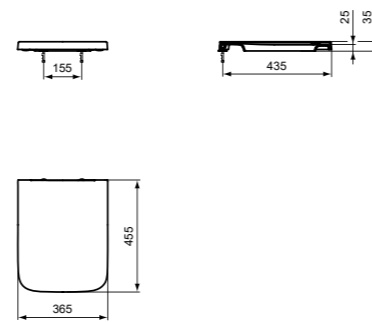

CUBE SEAT – STANDARD CLOSE

MODEL	SKU
White Gloss	T392601
White Silk*	T3926V1
- Overwrap design - Easy take-off system	Toggle fixations