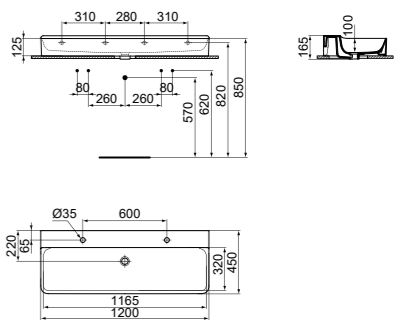

* White Silk finish models will be available starting as of April 2021