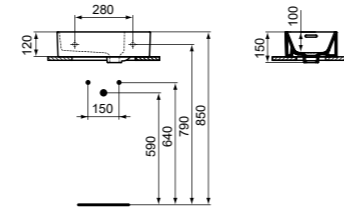

HAND WASH BASIN 45X25CM RIGHT HANDED WITHOUT TAP HOLE

MODEL	SKU
With Overflow, No tap hole	T392201
With Overflow, No tap hole, Grinded	T392401

- 45x25cm hand wash basin
- Right Handed
- With slotted overflow
- With 1 tap hole
- Grinded model for lay on installation
- Chrome design siphon and ceramic free flow waste with coloured cover available (see page 141)