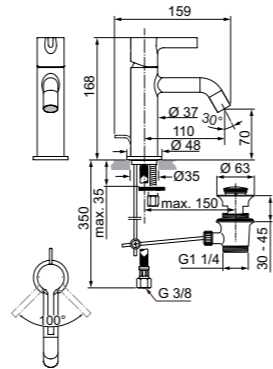

HIGH SPOUT BASIN MIXER

MODEL	CHROME	SILVER STORM	BRUSHED GOLD	MAGNETIC GREY
Pop-up waste	BC777AA	BC777GN	BC777A2	BC777A5
No Pop-up waste	BC778AA	BC778GN	BC778A2	BC778A5

- High spout single lever basin mixer
- Pop-up waste on BC777 models
- 5 litres per minute
- Eco flow regulator fitted
- EasyFix®