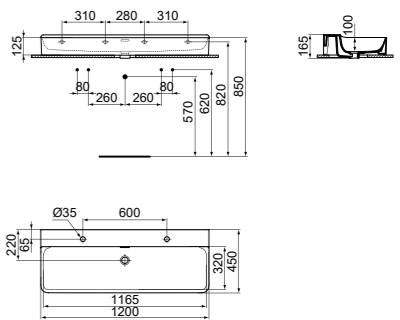

BASIN 120CM WITH 2 TAP HOLES

MODEL	FINISHING	SKU
With Overflow, 2 tap holes	White Glossy	T380301
With Overflow, 2 tap holes, Grinded	White Glossy	T383901

- 120x45 cm basin
- Slotted overflow
- Two tap holes for dual user functionality
- Wall-mounted installation

- Grinded model for lay on installation
- Chrome design siphon and ceramic free flow waste with coloured cover available (see page 141)

BASIN 120CM WITH 2 TAP HOLES

MODEL	FINISHING	SKU
No Overflow, 2 tap holes	White Glossy	T380801
No Overflow, 2 tap holes, Grinded	White Glossy	T384401

- 120x45 cm basin
- No overflow
- Two tap holes for dual user functionality
- Wall-mounted installation