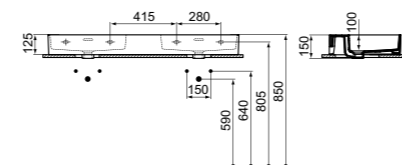

BASIN 100CM WITHOUT TAP HOLE

MODEL	SKU
With Overflow, No tap hole	T390401
With Overflow, No tap hole, Grinded	T390801

1. 100x45 cm basin
   - Slotted overflow
   - No tap hole
   - Wall-mounted installation
2. Grinded model for lay on installation
   - Chrome design siphon and ceramic free flow waste with coloured cover available (see page 141)

DOUBLE BASIN 120CM WITH 1 TAP HOLE

MODEL	SKU
With Overflow, 1 tap hole	T373101
With Overflow, 1 tap hole, Grinded	T391301

1. 120x45 cm double basin
   - Slotted overflow
   - 1 tap hole for each basin
   - Wall-mounted installation
2. Grinded model for lay on installation
   - Chrome design siphon and ceramic free flow waste with coloured cover available (see page 141)

DOUBLE BASIN 120CM WITH 3 TAP HOLES

MODEL	SKU
With Overflow, 3 tap holes	T391001
With Overflow, 3 tap holes, Grinded	T391401

1. 120x45 cm double basin
   - Slotted overflow
   - 3 tap holes for each basin
   - Wall-mounted installation
2. Grinded model for lay on installation
   - Chrome design siphon and ceramic free flow waste with coloured cover available (see page 141)

DOUBLE BASIN 120CM WITHOUT TAP HOLE

MODEL	SKU
With Overflow, No tap hole	T391101
With Overflow, No tap hole, Grinded	T391501

1. 120x45 cm double basin
   - Slotted overflow
   - No tap hole
   - Wall-mounted installation
2. Grinded model for lay on installation
   - Chrome design siphon and ceramic free flow waste with coloured cover available (see page 141)

VESSEL 50X40CM WITH 1 TAP HOLE

MODEL	SKU
With Overflow, 1 tap hole	T374101

1. 50x40 cm vessel
   - With slotted overflow
   - With 1 tap hole
   - For lay-on installation only
2. Glazed on all 4 sides
   - Chrome design siphon and ceramic free flow waste with coloured cover available (see page 141)

VESSEL 60X40CM WITHOUT TAP HOLE

MODEL	SKU
No Overflow, No tap hole	T374001

- 60x40 cm vessel
- No overflow
- No tap hole