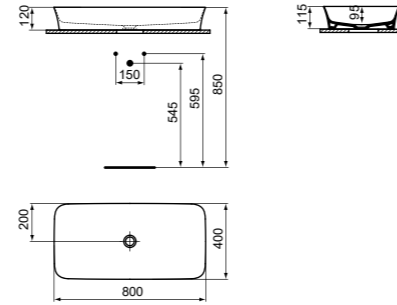

VESSEL 80CM WITHOUT TAP HOLE

MODEL	FINISHING	SKU
No overflow, 1 tap hole	White White IdealPlus Coloured*	E139101 E1391MA E1391...

· 80x40 cm vessel
· Rectangular
· 3.8mm radii
· Features Diamatec® technology
· No overflow

· No tap hole
· IdealPlus treatment available on E1391MA
· Chrome design siphon and ceramic free flow waste with coloured cover available (see page 141)