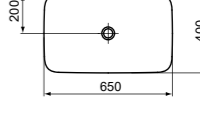

** Available starting as of January 2021

- WHITE SILK ○ V1
- BLACK GLOSS ● V2
- BLACK MATT ● V3
- SLATE GREY ● V5
- CONCRETE ● V9
- MINK ● V8
- KASHMIR ● V4
- POMEGRANATE ● V6
- NUDE ● V7
- POWDER ● V8
- SAGE ● V9

** Available starting as of January 2021

- WHITE SILK ○ V1
- BLACK GLOSS ● V2
- BLACK MATT ● V3
- SLATE GREY ● V5
- CONCRETE ● V9
- MINK ● V8
- KASHMIR ● V4
- POMEGRANATE ● V6
- NUDE ● V7
- POWDER ● V8
- SAGE ● V9