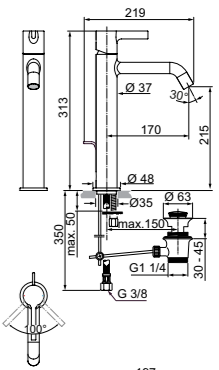

VESSEL MIXER WITH RED/BLUE INDICATION

MODEL	CHROME	SILVER STORM	BRUSHED GOLD	MAGNETIC GREY
Pop-up Waste	BC853AA	BC853GN	BC853A2	BC853A5
No Pop-up Waste	BC854AA	BC854GN	BC854A2	BC854A5

- Single lever vessel mixer
- Pop-up waste on BC853 models
- With red/blue indication on handle
- 5 litres per minute
- Eco flow regulator fitted
- EasyFix®

VESSEL MIXER

MODEL	CHROME	SILVER STORM	BRUSHED GOLD	MAGNETIC GREY
No Pop-up Waste	BC982AA	BC982GN	BC982A2	BC982A5

- Single lever vessel mixer
- without pop-up waste
- EasyFix®