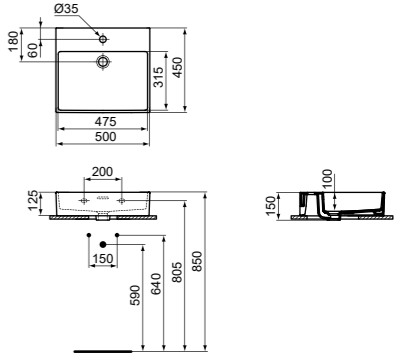

BASIN 50CM WITH 3 TAP HOLES

MODEL	SKU
With Overflow, 3 tap holes	T388201
With Overflow, 3 tap holes, Grinded	T388501

· 50x45 cm basin
· Slotted overflow
· 3 tap holes
· Wall-mounted installation

· Grinded model for lay on installation
· Chrome design siphon and ceramic free flow waste with coloured cover available (see page 141)