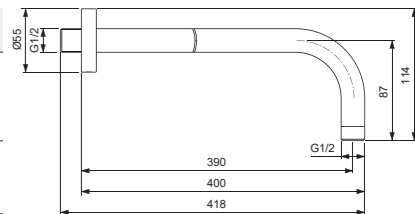

WALL CONNECTION 400MM

MODEL	CHROME	SILVER STORM	BRUSHED GOLD	MAGNETIC GREY
400 mm	B9445AA	B9445GN	B9445A2	B9445A5

· 400mm wall connection
· For head shower

· Metal escutcheon