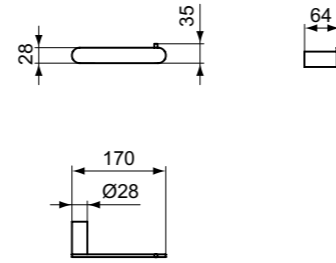

CONCA ACCESSORIES

TISSUE HOLDER WITHOUT COVER - ROUND

MODEL	CHROME	SILVER STORM	BRUSHED GOLD	MAGNETIC GREY
Tissue holder without cover	T4497AA	T4497GN	T4497A2	T4497A5
- Tissue holder without cover - Round - Fixing set included