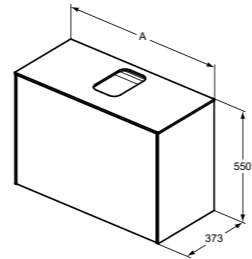

BASIN UNIT – 1 DRAWER WITH WORKTOP – CENTRAL CUT

MODEL	FINISHING	SKU
120X50X37cm	Matt White	T3931Y1
100X50X37cm	Matt White	T3930Y1
80X50X37cm	Matt White	T3929Y1
60X50X37cm	Matt White	T3928Y1
	Other Finishes*	T39.....

- 1 drawer
- Slim metal drawer system
- Push to open drawer, no handle required
- Soft-close function
- Inside cabinet in Matt Anthracite finish
- Optional LED internal lights available to order separately in relevant sizes
- Space saving basin siphon to be ordered separately using code EE23033967

	A
T3931Y1	1200
T3930Y1	1000
T3929Y1	800
T3928Y1	600

BASIN UNIT – 1 DRAWER WITH WORKTOP – NO CUT

MODEL	FINISHING	SKU
120X50X37cm	Matt White	T4314Y1
100X50X37cm	Matt White	T4313Y1
80X50X37cm	Matt White	T4312Y1
60X50X37cm	Matt White	T4311Y1
	Other Finishes*	T43.....

- 1 drawer
- Slim metal drawer system
- Push to open drawer, no handle required
- Soft-close function
- Inside cabinet in Matt Anthracite finish
- Optional LED internal lights available to order separately in relevant sizes
- Space saving basin siphon to be ordered separately using code EE23033967

	A
T4314Y1	1200
T4313Y1	1000
T4312Y1	800
T4311Y1	600

BASIN UNIT – 1 DRAWER WITHOUT WORKTOP

MODEL	FINISHING	SKU
120X50X37cm	Matt White	T3933Y1
100X50X37cm	Matt White	T3988Y1
80X50X37cm	Matt White	T3985Y1
60X50X37cm	Matt White	T3982Y1
	Other Finishes*	T39.....

- 1 drawer
- Slim metal drawer system
- Push to open drawer, no handle required
- Soft-close function
- Inside cabinet in Matt Anthracite finish
- Optional LED internal lights available to order separately in relevant sizes
- Space saving basin siphon to be ordered separately using code EE23033967

	A
T3933Y1	1200
T3988Y1	1000
T3985Y1	800
T3982Y1	600

BASIN UNIT – 1 DRAWER WITH WORKTOP – CENTRAL CUT