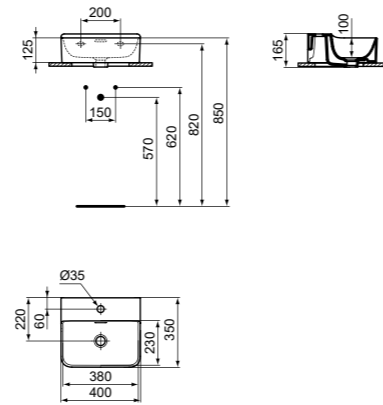

HAND WASH BASIN 40X35CM WITH 1 TAP HOLE

MODEL	FINISHING	SKU
With Overflow, 1 tap hole	White Gloss White Silk*	T369501 T3695V1
With Overflow, 1 tap hole, Grinded	White Gloss White Silk*	T387601 T3876V1

1. 40x35 cm hand wash basin
   - Slotted overflow
   - 1 tap hole
   - Wall-mounted installation
2. Grinded model for lay on installation
   - Chrome design siphon and ceramic free flow waste with coloured cover available (see page 141)