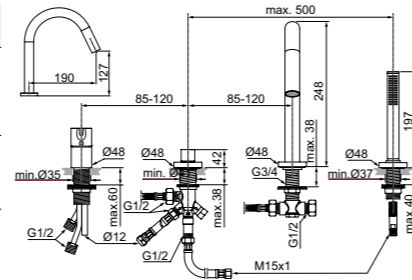

4-HOLE BATH & SHOWER MIXER WITH SPOUT

MODEL	CHROME	SILVER STORM	BRUSHED GOLD	MAGNETIC GREY
With hand-spray	BC789AA	BC789GN	BC789A2	BC789A5

· 4 hole single lever bath and shower mixer with spout
· with pullout hand-spray

2-HOLE BATH FILLER

MODEL	CHROME	SILVER STORM	BRUSHED GOLD	MAGNETIC GREY
Without shower set	BC803AA	BC803GN	BC803A2	BC803A5

· 2-hole single lever bath filler