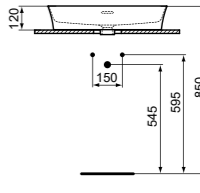

VESSEL Ø40CM WITHOUT TAP HOLE

MODEL	FINISHING	SKU
No overflow, No tap hole	White White IdealPlus Coloured*	E139801 E1398MA E1398...

- 40x40 cm vessel
- Round
- 3.8mm radii
- Features Diamatec® technology
- No overflow

- No tap hole
- IdealPlus treatment available on E1398MA
- Chrome design siphon and ceramic free flow waste with coloured cover available (see page 141)

VESSEL Ø40CM WITHOUT TAP HOLE

MODEL	FINISHING	SKU
With overflow, No tap hole**	White White IdealPlus Coloured*	E141301 E1413MA E1413...

- 40x40 cm vessel
- Round
- 3.8mm radii
- Features Diamatec® technology
- With overflow

- No tap hole
- IdealPlus treatment available on E1413MA
- Chrome design siphon and ceramic free flow waste with coloured cover available (see page 141)

VESSEL 55CM WITHOUT TAP HOLE

MODEL	FINISHING	SKU
No overflow, No tap hole	White White IdealPlus Coloured*	E207601 E2076MA E2076...

- 55x38 cm vessel
- Rectangular
- 3.8mm radii
- Features Diamatec® technology
- No overflow

- No tap hole
- IdealPlus treatment available on E2076MA
- Chrome design siphon and ceramic free flow waste with coloured cover available (see page 141)

VESSEL 55CM WITHOUT TAP HOLE

MODEL	FINISHING	SKU
With overflow, No tap hole	White White IdealPlus Coloured*	E207801 E2078MA E2078...

- 55x38 cm vessel
- Rectangular
- 3.8mm radii
- Features Diamatec technology
- With overflow

- No tap hole
- IdealPlus treatment available on E2078MA
- Chrome design siphon and ceramic free flow waste with coloured cover available (see page 141)

VESSEL 55CM WITH 1 TAP HOLE

MODEL	FINISHING	SKU
With overflow, 1 tap hole	White White IdealPlus Coloured*	E207701 E2077MA E2077...

- 55x38 cm vessel
- Rectangular
- 3.8mm radii
- Features Diamatec technology
- With overflow