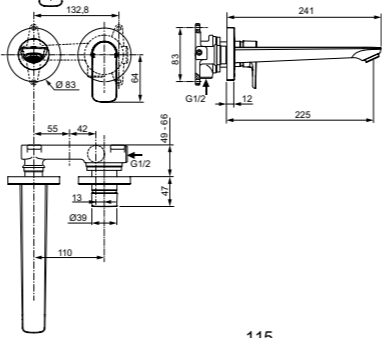

PILLAR TAP

MODEL	CHROME	SILVER STORM	BRUSHED GOLD	MAGNETIC GREY
Pillar tap	A7031AA	A7031GN	A7031A2	A7031A5

- Pillar Tap
- 5 litres per minute aerator
- Ceramic disc headpart
- Metal escutcheon
- Noise class 1
- Shank fixation