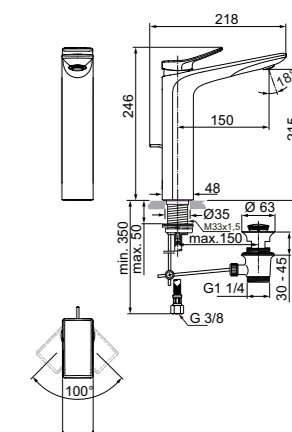

VESSEL MIXER

MODEL	CHROME	SILVER STORM	BRUSHED GOLD	MAGNETIC GREY
Pop-up Waste	BC757AA	BC757GN	BC757A2	BC757A5
No Pop-up Waste	BC758AA	BC758GN	BC758A2	BC758A5
- Single lever vessel mixer - Pop-up waste on BC757 models	5 litres per minute - Eco flow regulator fitted