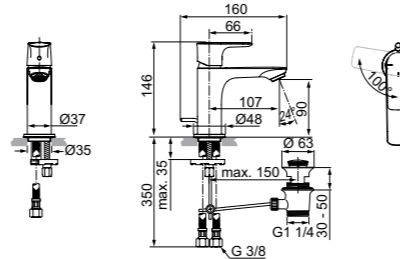

BASIN MIXER – BLUESTART®

	CHROME	SILVER STORM	BRUSHED GOLD	MAGNETIC GREY
With Pop-up Waste	A7008AA	A7008GN	A7008A2	A7008A5
Without Pop-up Waste	A7011AA	A7011GN	A7011A2	A7011A5

· Single lever basin mixer
· BlueStart® technology
· Pop-up waste on A7008 models
· 5 litres per minute aerator

· Metal escutcheon
· Noise class 1
· EasyFix®