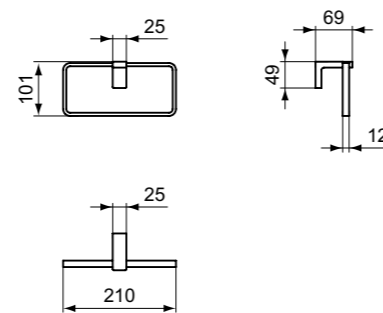

TOWEL RING - SQUARED

MODEL	CHROME	SILVER STORM	BRUSHED GOLD	MAGNETIC GREY
Towel ring	T4502AA	T4502GN	T4502A2	T4502A5

· Towel ring - Squared
· Fixing set included