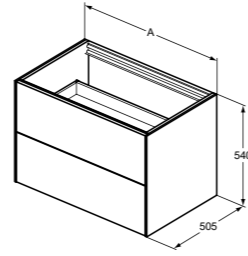

BASIN UNIT – 2 DRAWERS WITHOUT WORKTOP

MODEL	FINISHING	SKU
120X50X55cm	Matt White	T3945Y1
100X50X55cm	Matt White	T4357Y1
80X50X55cm	Matt White	T4356Y1
60X50X55cm	Matt White	T4355Y1
	Other Finishes*	T.....

- 2 drawers
- Slim metal drawer system
- Push to open drawers, no handle required
- Soft-close function
- Inside cabinet in Matt Anthracite finish
- Optional LED internal lights available to order separately in relevant sizes
- Space saving basin siphon to be ordered separately using code EE23033967

	A
T3945Y1	1200
T4357Y1	1000
T4356Y1	800
T4355Y1	600

BASIN UNIT – 2 DRAWERS WITH WORKTOP – NO CUT

MODEL	FINISHING	SKU
240X50X37cm	Matt White	T4335Y1
200X50X37cm	Matt White	T4316Y1
160X50X37cm	Matt White	T4315Y1
	Other Finishes*	T43.....

- 2 drawers
- Slim metal drawer system
- Push to open drawers, no handle required
- Soft-close function
- Inside cabinet in Matt Anthracite finish
- Optional LED internal lights available to order separately in relevant sizes
- Space saving basin siphon to be ordered separately using code EE23033967

	A
T4335Y1	2400
T4316Y1	2000
T4315Y1	1600

BASIN UNIT – 2 DRAWERS WITHOUT WORKTOP

MODEL	FINISHING	SKU
240X50X37cm	Matt White	T4333Y1
200X50X37cm	Matt White	T3987Y1
160X50X37cm	Matt White	T3984Y1
	Other Finishes*	T.....

- 2 drawers
- Slim metal drawer system
- Push to open drawers, no handle required
- Soft-close function
- Inside cabinet in Matt Anthracite finish
- Optional LED internal lights available to order separately in relevant sizes
- Space saving basin siphon to be ordered separately using code EE23033967

	A
T4333Y1	2400
T3987Y1	2000
T3984Y1	1600

BASIN UNIT – 2 DRAWERS WITH WORKTOP – CENTRAL CUT