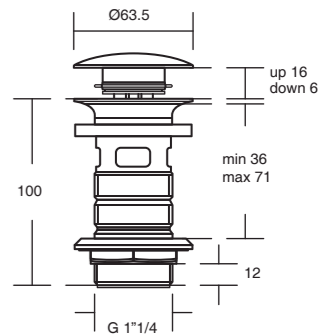

SOLID CLICKER BASIN WASTE

MODEL	CHROME	SILVER STORM	BRUSHED GOLD	MAGNETIC GREY
Clicker Waste	E1483AA	E1483GN	E1483A2	E1483A5

· Solid clicker waste