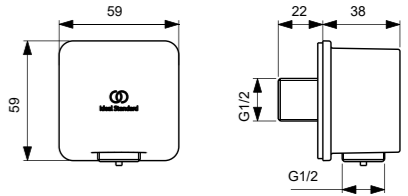

SOLID CLICKER BASIN WASTE

MODEL	CHROME	SILVER STORM	BRUSHED GOLD	MAGNETIC GREY
Clicker Waste	E1483AA	E1483GN	E1483A2	E1483A5

· Solid clicker waste