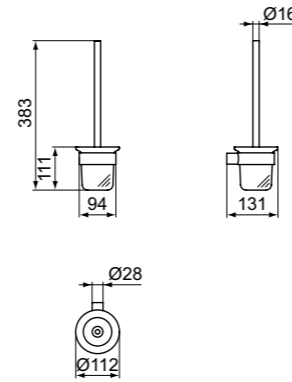

TOILET BRUSH HOLDER - ROUND, WALL MOUNTED, GLASS

MODEL	CHROME	SILVER STORM	BRUSHED GOLD	MAGNETIC GREY
Toilet brush holder - Round	T4495AA	T4495GN	T4495A2	T4495A5
- Toilet brush holder - Round - Wall mounted - Glass is frosted - Fixing set included