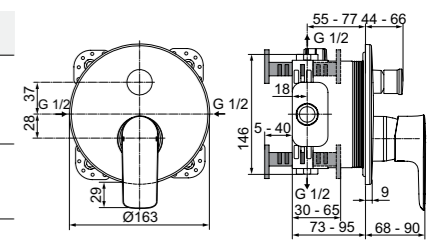

CONNECT AIR

HIGH SPOUT BASIN MIXER

MODEL	CHROME	SILVER STORM	BRUSHED GOLD	MAGNETIC GREY
With Pop-up Waste	A7020AA	A7020GN	A7020A2	A7020A5
Without Pop-up Waste	A7023AA	A7023GN	A7023A2	A7023A5

- Swivelling high cast spout single lever basin mixer
- Pop-up waste on A7020 models
- 5 litres per minute aerator
- Metal escutcheon
- Noise class 1
- EasyFix®

VESSEL MIXER

MODEL	CHROME	SILVER STORM	BRUSHED GOLD	MAGNETIC GREY
With Pop-up Waste	A7025AA	A7025GN	A7025A2	A7025A5
Without Pop-up Waste	A7027AA	A7027GN	A7027A2	A7027A5

- Single lever vessel mixer
- Pop-up waste on A7025 models
- 5 litres per minute aerator
- Metal escutcheon
- Noise class 1
- EasyFix®

VESSEL MIXER SLIM – BLUESTART®

MODEL	CHROME	SILVER STORM	BRUSHED GOLD	MAGNETIC GREY
With Pop-up Waste	A7026AA	A7026GN	A7026A2	A7026A5
Without Pop-up Waste	A7028AA	A7028GN	A7028A2	A7028A5

- Single lever vessel mixer
- BlueStart® technology
- Pop-up waste on A7026 models
- 5 litres per minute aerator
- Metal escutcheon
- Noise class 1
- EasyFix®

WALL-MOUNTED BASIN MIXER 185MM - KIT 2

MODEL	CHROME	SILVER STORM	BRUSHED GOLD	MAGNETIC GREY
185mm Spout	A7029AA	A7029GN	A7029A2	A7029A5

- Wall-mounted single lever basin mixer
- 185mm cast spout
- 5 litres per minute aerator
- Metal escutcheons
- Requires built-in kit A5948NU (sold separately)

WALL-MOUNTED BASIN MIXER 225MM - KIT 2

MODEL	CHROME	SILVER STORM	BRUSHED GOLD	MAGNETIC GREY
225mm Spout	A7009AA	A7009GN	A7009A2	A7009A5

- Wall-mounted single lever basin mixer
- 225mm cast spout
- 5 litres per minute aerator
- Metal escutcheons
- Requires built-in kit A5948NU (sold separately)

PILLAR TAP

MODEL	CHROME	SILVER STORM	BRUSHED GOLD	MAGNETIC GREY
Pillar tap	A7031AA	A7031GN	A7031A2	A7031A5

- Pillar Tap
- 5 litres per minute aerator
- Ceramic disc headpart
- Metal escutcheon
- Noise class 1
- Shank fixation

CONNECT AIR