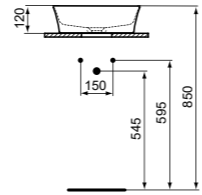

VESSEL Ø40CM WITHOUT TAP HOLE

MODEL	FINISHING	SKU
No overflow, No tap hole	White White IdealPlus Coloured*	E139801 E1398MA E1398...

- 40x40 cm vessel
- Round
- 3.8mm radii
- Features Diamatec® technology
- No overflow

- No tap hole
- IdealPlus treatment available on E1398MA
- Chrome design siphon and ceramic free flow waste with coloured cover available (see page 141)

VESSEL Ø40CM WITHOUT TAP HOLE

MODEL	FINISHING	SKU
With overflow, No tap hole**	White White IdealPlus Coloured*	E141301 E1413MA E1413...

- 40x40 cm vessel
- Round
- 3.8mm radii
- Features Diamatec® technology
- With overflow

- No tap hole
- IdealPlus treatment available on E1413MA
- Chrome design siphon and ceramic free flow waste with coloured cover available (see page 141)

VESSEL 55CM WITHOUT TAP HOLE

MODEL	FINISHING	SKU
No overflow, No tap hole	White White IdealPlus Coloured*	E207601 E2076MA E2076...

- 55x38 cm vessel
- Rectangular
- 3.8mm radii
- Features Diamatec® technology
- No overflow

- No tap hole
- IdealPlus treatment available on E2076MA
- Chrome design siphon and ceramic free flow waste with coloured cover available (see page 141)

VESSEL 55CM WITHOUT TAP HOLE

MODEL	FINISHING	SKU
With overflow, No tap hole	White White IdealPlus Coloured*	E207801 E2078MA E2078...

- 55x38 cm vessel
- Rectangular
- 3.8mm radii
- Features Diamatec technology
- With overflow

- No tap hole
- IdealPlus treatment available on E2078MA
- Chrome design siphon and ceramic free flow waste with coloured cover available (see page 141)

VESSEL 55CM WITH 1 TAP HOLE

MODEL	FINISHING	SKU
With overflow, 1 tap hole	White White IdealPlus Coloured*	E207701 E2077MA E2077...

- 55x38 cm vessel
- Rectangular
- 3.8mm radii
- Features Diamatec technology
- With overflow