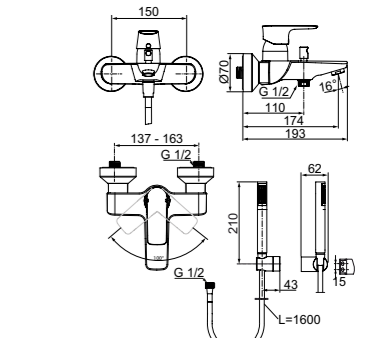

CONNECT AIR

HIGH SPOUT BASIN MIXER

MODEL	CHROME	SILVER STORM	BRUSHED GOLD	MAGNETIC GREY
With Pop-up Waste	A7020AA	A7020GN	A7020A2	A7020A5
Without Pop-up Waste	A7023AA	A7023GN	A7023A2	A7023A5

- Swivelling high cast spout single lever basin mixer
- Pop-up waste on A7020 models
- 5 litres per minute aerator
- Metal escutcheon
- Noise class 1
- EasyFix®

VESSEL MIXER

MODEL	CHROME	SILVER STORM	BRUSHED GOLD	MAGNETIC GREY
With Pop-up Waste	A7025AA	A7025GN	A7025A2	A7025A5
Without Pop-up Waste	A7027AA	A7027GN	A7027A2	A7027A5

- Single lever vessel mixer
- Pop-up waste on A7025 models
- 5 litres per minute aerator
- Metal escutcheon
- Noise class 1
- EasyFix®

VESSEL MIXER SLIM – BLUESTART®

MODEL	CHROME	SILVER STORM	BRUSHED GOLD	MAGNETIC GREY
With Pop-up Waste	A7026AA	A7026GN	A7026A2	A7026A5
Without Pop-up Waste	A7028AA	A7028GN	A7028A2	A7028A5

- Single lever vessel mixer
- BlueStart® technology
- Pop-up waste on A7026 models
- 5 litres per minute aerator
- Metal escutcheon
- Noise class 1
- EasyFix®

WALL-MOUNTED BASIN MIXER 185MM - KIT 2

MODEL	CHROME	SILVER STORM	BRUSHED GOLD	MAGNETIC GREY
185mm Spout	A7029AA	A7029GN	A7029A2	A7029A5

- Wall-mounted single lever basin mixer
- 185mm cast spout
- 5 litres per minute aerator
- Metal escutcheons
- Requires built-in kit A5948NU (sold separately)

WALL-MOUNTED BASIN MIXER 225MM - KIT 2

MODEL	CHROME	SILVER STORM	BRUSHED GOLD	MAGNETIC GREY
225mm Spout	A7009AA	A7009GN	A7009A2	A7009A5

- Wall-mounted single lever basin mixer
- 225mm cast spout
- 5 litres per minute aerator
- Metal escutcheons
- Requires built-in kit A5948NU (sold separately)

PILLAR TAP

MODEL	CHROME	SILVER STORM	BRUSHED GOLD	MAGNETIC GREY
Pillar tap	A7031AA	A7031GN	A7031A2	A7031A5

- Pillar Tap
- 5 litres per minute aerator
- Ceramic disc headpart
- Metal escutcheon
- Noise class 1
- Shank fixation

CONNECT AIR