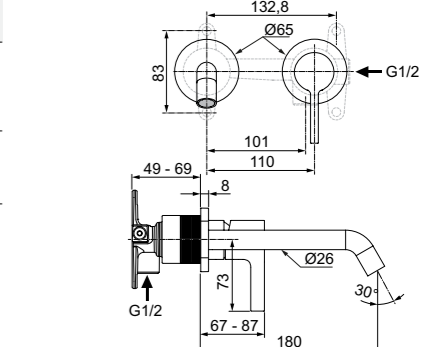

WALL-MOUNTED BASIN MIXER 220MM - KIT 2

MODEL	CHROME	SILVER STORM	BRUSHED GOLD	MAGNETIC GREY
220mm Spout	A7379AA	A7379GN	A7379A2	A7379A5

- Wall-mounted single lever basin mixer
- 220mm spout
- 5 litres per minute
- Eco flow regulator fitted
- Requires built-in kit A1313NU (sold separately)