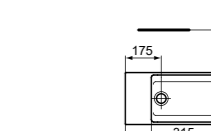

BASIN 100CM WITHOUT TAP HOLE

MODEL	SKU
With Overflow, No tap hole	T390401
With Overflow, No tap hole, Grinded	T390801

1. 100x45 cm basin
   - Slotted overflow
   - No tap hole
   - Wall-mounted installation
2. Grinded model for lay on installation
   - Chrome design siphon and ceramic free flow waste with coloured cover available (see page 141)

DOUBLE BASIN 120CM WITH 1 TAP HOLE

MODEL	SKU
With Overflow, 1 tap hole	T373101
With Overflow, 1 tap hole, Grinded	T391301

1. 120x45 cm double basin
   - Slotted overflow
   - 1 tap hole for each basin
   - Wall-mounted installation
2. Grinded model for lay on installation
   - Chrome design siphon and ceramic free flow waste with coloured cover available (see page 141)

DOUBLE BASIN 120CM WITH 3 TAP HOLES

MODEL	SKU
With Overflow, 3 tap holes	T391001
With Overflow, 3 tap holes, Grinded	T391401

1. 120x45 cm double basin
   - Slotted overflow
   - 3 tap holes for each basin
   - Wall-mounted installation
2. Grinded model for lay on installation
   - Chrome design siphon and ceramic free flow waste with coloured cover available (see page 141)

DOUBLE BASIN 120CM WITHOUT TAP HOLE

MODEL	SKU
With Overflow, No tap hole	T391101
With Overflow, No tap hole, Grinded	T391501

1. 120x45 cm double basin
   - Slotted overflow
   - No tap hole
   - Wall-mounted installation
2. Grinded model for lay on installation
   - Chrome design siphon and ceramic free flow waste with coloured cover available (see page 141)

VESSEL 50X40CM WITH 1 TAP HOLE

MODEL	SKU
With Overflow, 1 tap hole	T374101

1. 50x40 cm vessel
   - With slotted overflow
   - With 1 tap hole
   - For lay-on installation only
2. Glazed on all 4 sides
   - Chrome design siphon and ceramic free flow waste with coloured cover available (see page 141)

VESSEL 60X40CM WITHOUT TAP HOLE

MODEL	SKU
No Overflow, No tap hole	T374001

- 60x40 cm vessel
- No overflow
- No tap hole