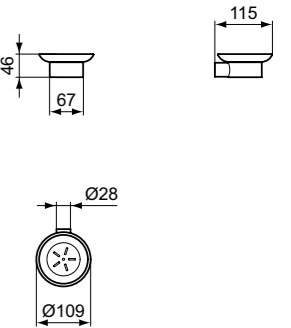

SOAP DISH - ROUND

MODEL	CHROME	SILVER STORM	BRUSHED GOLD	MAGNETIC GREY
Soap dish - Round	T4509AA	T4509GN	T4509A2	T4509A5
- Soap dish - Round - Wall mounted - Frosted glass - Fixing set included