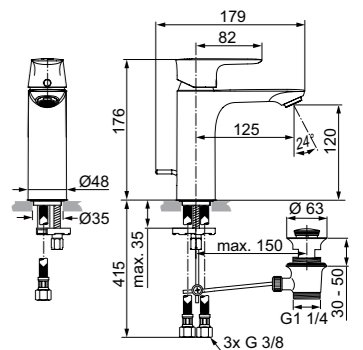

BASIN MIXER GRANDE PROJECT ND

	CHROME	SILVER STORM	BRUSHED GOLD	MAGNETIC GREY
With Pop-up Waste	A7054AA	A7054GN	A7054A2	A7054A5

· Single lever basin mixer grande project for low pressure connection
· Flow liner M24x1

· FirmaFlow® cartridge with hot water limiter
· Noise class 1
· EasyFix®