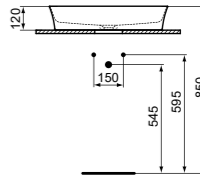

VESSEL Ø40CM WITHOUT TAP HOLE

MODEL	FINISHING	SKU
No overflow, No tap hole	White White IdealPlus Coloured*	E139801 E1398MA E1398...

- 40x40 cm vessel
- Round
- 3.8mm radii
- Features Diamatec® technology
- No overflow

- No tap hole
- IdealPlus treatment available on E1398MA
- Chrome design siphon and ceramic free flow waste with coloured cover available (see page 141)

VESSEL Ø40CM WITHOUT TAP HOLE

MODEL	FINISHING	SKU
With overflow, No tap hole**	White White IdealPlus Coloured*	E141301 E1413MA E1413...

- 40x40 cm vessel
- Round
- 3.8mm radii
- Features Diamatec® technology
- With overflow

- No tap hole
- IdealPlus treatment available on E1413MA
- Chrome design siphon and ceramic free flow waste with coloured cover available (see page 141)

VESSEL 55CM WITHOUT TAP HOLE

MODEL	FINISHING	SKU
No overflow, No tap hole	White White IdealPlus Coloured*	E207601 E2076MA E2076...

- 55x38 cm vessel
- Rectangular
- 3.8mm radii
- Features Diamatec® technology
- No overflow

- No tap hole
- IdealPlus treatment available on E2076MA
- Chrome design siphon and ceramic free flow waste with coloured cover available (see page 141)

VESSEL 55CM WITHOUT TAP HOLE

MODEL	FINISHING	SKU
With overflow, No tap hole	White White IdealPlus Coloured*	E207801 E2078MA E2078...

- 55x38 cm vessel
- Rectangular
- 3.8mm radii
- Features Diamatec technology
- With overflow

- No tap hole
- IdealPlus treatment available on E2078MA
- Chrome design siphon and ceramic free flow waste with coloured cover available (see page 141)

VESSEL 55CM WITH 1 TAP HOLE

MODEL	FINISHING	SKU
With overflow, 1 tap hole	White White IdealPlus Coloured*	E207701 E2077MA E2077...

- 55x38 cm vessel
- Rectangular
- 3.8mm radii
- Features Diamatec technology
- With overflow