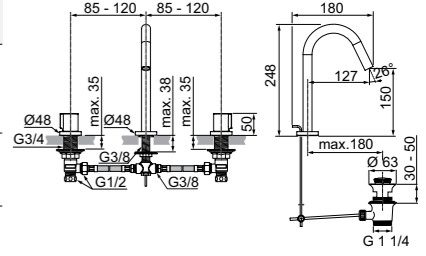

3-HOLE BASIN MIXER DUAL CONTROL

MODEL	CHROME	SILVER STORM	BRUSHED GOLD	MAGNETIC GREY
Pop-up waste	BC783AA	BC783GN	BC783A2	BC783A5

- 3-hole dual control basin mixer
- 5 litres per minute
- Eco flow regulator fitted

WALL-MOUNTED BASIN MIXER 180MM - KIT 2

MODEL	CHROME	SILVER STORM	BRUSHED GOLD	MAGNETIC GREY
180mm Spout	A7378AA	A7378GN	A7378A2	A7378A5

- Wall-mounted single lever basin mixer
- 180mm spout
- 5 litres per minute
- Eco flow regulator fitted
- Requires built-in kit A1313NU (sold separately)