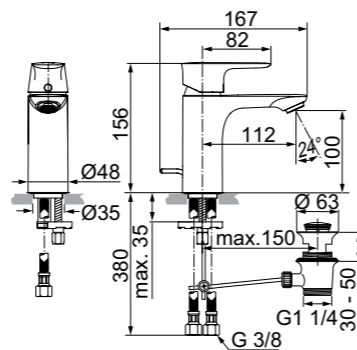

BASIN MIXER PROJECT

	CHROME	SILVER STORM	BRUSHED GOLD	MAGNETIC GREY
With Pop-up Waste	A7021AA	A7021GN	A7021A2	A7021A5
Without Pop-up Waste	A7024AA	A7024GN	A7024A2	A7024A5

· Single lever basin mixer project
· Pop-up waste on A7021 models
· 5 litres per minute aerator

· FirmaFlow® cartridge with hot water limiter
· Noise class 1
· EasyFix®