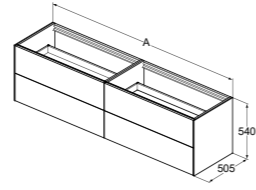

BASIN UNIT — 4 DRAWERS WITHOUT WORKTOP

MODEL	FINISHING	SKU
240X50X55cm	Matt White	T4336Y1
200X50X55cm	Matt White	T3993Y1
160X50X55cm	Matt White	T3990Y1
	Other Finishes*	T.....

- 4 drawers
- Slim metal drawer system
- Push to open drawers, no handle required
- Soft-close function

	A
T4336Y1	2400
T3993Y1	2000
T3990Y1	1600