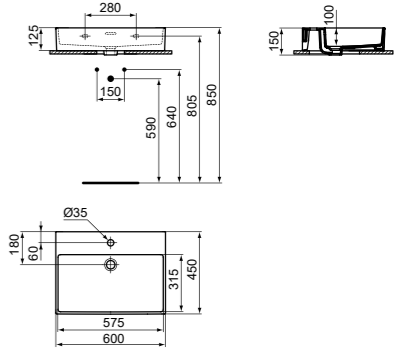

BASIN 60CM WITH 1 TAP HOLE

MODEL	SKU
With Overflow, 1 tap hole	T372701
With Overflow, 1 tap hole, Grinded	T388901

· 60x45 cm basin
· Slotted overflow
· 1 tap hole
· Wall-mounted installation

· Grinded model for lay on installation
· Chrome design siphon and ceramic free flow waste with coloured cover available (see page 141)