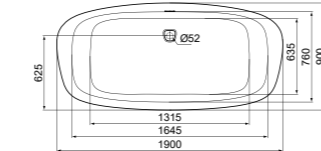

DEA FREE-STANDING BATHTUB 190X90CM

MODEL	SKU
Matt White	K8722V1
Matt White/Black	K8722V3

· Dimensions: 190x90cm
· Thickness: 4mm acrylic
· Weight: 55kg

· Water capacity: 342lt
· Norm: EN 14516
· Waste: 52mm chrome waste chrome, trapezoid shape (factory fitted)