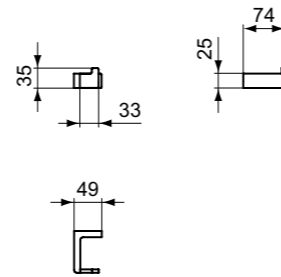

CONCA ACCESSORIES

SINGLE ROBE HOOK - ROUND

MODEL	CHROME	SILVER STORM	BRUSHED GOLD	MAGNETIC GREY
Single robe hook*	T4507AA	T4507GN	T4507A2	T4507A5

· Single robe hook - Round
· Fixing set included

SINGLE ROBE HOOK - SQUARED

MODEL	CHROME	SILVER STORM	BRUSHED GOLD	MAGNETIC GREY
Single robe hook	T4506AA	T4506GN	T4506A2	T4506A5

· Single robe hook - Squared
· Fixing set included

TOWEL RING - ROUND

MODEL	CHROME	SILVER STORM	BRUSHED GOLD	MAGNETIC GREY
Towel ring	T4503AA	T4503GN	T4503A2	T4503A5

· Towel ring - Round
· Fixing set included

TOWEL RING - SQUARED

MODEL	CHROME	SILVER STORM	BRUSHED GOLD	MAGNETIC GREY
Towel ring	T4502AA	T4502GN	T4502A2	T4502A5

· Towel ring - Squared
· Fixing set included

CONCA ACCESSORIES

TOWEL RAIL 60 CM - ROUND

MODEL	CHROME	SILVER STORM	BRUSHED GOLD	MAGNETIC GREY
Towel rail 60 cm*	T4499AA	T4499GN	T4499A2	T4499A5

· Towel rail 60 cm - Round
· Fixing set included

TOWEL RAIL 60 CM - SQUARED

MODEL	CHROME	SILVER STORM	BRUSHED GOLD	MAGNETIC GREY
Towel rail 60 cm	T4498AA	T4498GN	T4498A2	T4498A5

· Towel rail 60 cm - Squared
· Fixing set included

TOWEL RAIL DOUBLE 60 CM - ROUND

MODEL	CHROME	SILVER STORM	BRUSHED GOLD	MAGNETIC GREY
Towel rail double 60 cm	T4501AA	T4501GN	T4501A2	T4501A5

· Towel rail double 60 cm - Round
· Fixing set included

TOWEL RAIL DOUBLE 60 CM - SQUARED

MODEL	CHROME	SILVER STORM	BRUSHED GOLD	MAGNETIC GREY
Towel rail double 60 cm	T4500AA	T4500GN	T4500A2	T4500A5

· Towel rail double 60 cm - Squared
· Fixing set included