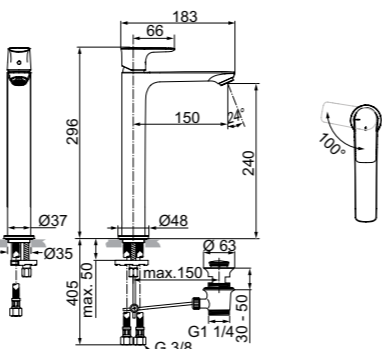

WALL-MOUNTED BASIN MIXER 185MM - KIT 2

MODEL	CHROME	SILVER STORM	BRUSHED GOLD	MAGNETIC GREY
185mm Spout	A7029AA	A7029GN	A7029A2	A7029A5

- Wall-mounted single lever basin mixer
- 185mm cast spout
- 5 litres per minute aerator
- Metal escutcheons
- Requires built-in kit A5948NU (sold separately)