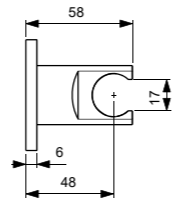

SHOWER ACCESSORIES

SHOWER HOSE

MODEL	CHROME	SILVER STORM	BRUSHED GOLD	MAGNETIC GREY
1750mm	A4109AA	A4109GN	A4109A2	A4109A5
1600mm	A3330AA	A3330GN	A3330A2	A3330A5

· IdealFlex shower hose

SQUARE WALL BRACKET

MODEL	CHROME	SILVER STORM	BRUSHED GOLD	MAGNETIC GREY
Wall bracket	BC770AA	BC770GN	BC770A2	BC770A5

· Metal wall bracket
· Square design

· With plastic insert

ROUND WALL BRACKET

MODEL	CHROME	SILVER STORM	BRUSHED GOLD	MAGNETIC GREY
Wall bracket	BC806AA	BC806GN	BC806A2	BC806A5

· Metal Wall Bracket
· Round design

· With plastic insert

SQUARE WALL BRACKET 1/2" CONNECTION

MODEL	CHROME	SILVER STORM	BRUSHED GOLD	MAGNETIC GREY
Wall bracket with connection	BC771AA	BC771GN	BC771A2	BC771A5

· Wall bracket with integrated wall elbow
· Square design

· With plastic insert
· With back-flow prevention