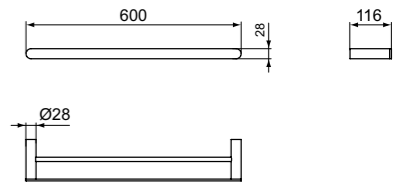

· Towel rail double 60 cm - Round
· Fixing set included

TOWEL RAIL DOUBLE 60 CM - SQUARED

MODEL	CHROME	SILVER STORM	BRUSHED GOLD	MAGNETIC GREY
Towel rail double 60 cm	T4500AA	T4500GN	T4500A2	T4500A5

· Towel rail double 60 cm - Squared
· Fixing set included