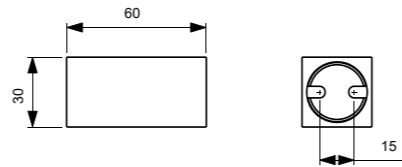

SHOWER ACCESSORIES

SHOWER HOSE

MODEL	CHROME	SILVER STORM	BRUSHED GOLD	MAGNETIC GREY
1750mm	A4109AA	A4109GN	A4109A2	A4109A5
1600mm	A3330AA	A3330GN	A3330A2	A3330A5

· IdealFlex shower hose

SQUARE WALL BRACKET

MODEL	CHROME	SILVER STORM	BRUSHED GOLD	MAGNETIC GREY
Wall bracket	BC770AA	BC770GN	BC770A2	BC770A5

· Metal wall bracket
· Square design

· With plastic insert

ROUND WALL BRACKET

MODEL	CHROME	SILVER STORM	BRUSHED GOLD	MAGNETIC GREY
Wall bracket	BC806AA	BC806GN	BC806A2	BC806A5

· Metal Wall Bracket
· Round design

· With plastic insert

SQUARE WALL BRACKET 1/2" CONNECTION

MODEL	CHROME	SILVER STORM	BRUSHED GOLD	MAGNETIC GREY
Wall bracket with connection	BC771AA	BC771GN	BC771A2	BC771A5

· Wall bracket with integrated wall elbow
· Square design

· With plastic insert
· With back-flow prevention