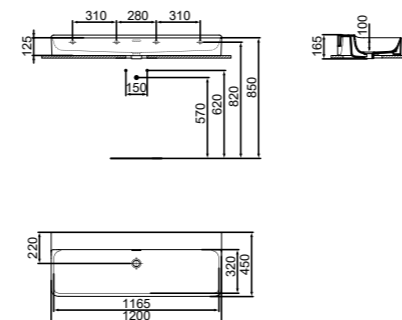

BASIN 120CM WITH 1 TAP HOLE

MODEL	FINISHING	SKU
No Overflow, 1 tap hole	White Gloss	T380601
No Overflow, 1 tap hole, Grinded	White Gloss	T384201

- 120x45 cm basin
- Slotted overflow
- 1 tap hole
- Wall-mounted installation