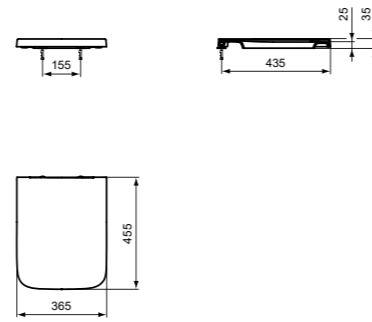

BLEND

CUBE SEAT – SOFT-CLOSE

MODEL	SKU
White Gloss	T392701
White Silk*	T3927V1
- Soft close hinges - Overwrap design	- Easy take-off system - Toggle fixations