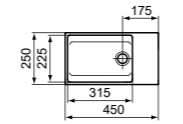

HAND WASH BASIN 45X25CM RIGHT HANDED WITH 1 TAP HOLE

MODEL	SKU
With Overflow, 1 tap hole	T373401
With Overflow, 1 tap hole, Grinded	T392301

- 45x25cm hand wash basin
- Right Handed
- With slotted overflow
- With 1 tap hole
- Grinded model for lay on installation
- Chrome design siphon and ceramic free flow waste with coloured cover available (see page 141)

HAND WASH BASIN 45X25CM RIGHT HANDED WITHOUT TAP HOLE

MODEL	SKU
With Overflow, No tap hole	T392201
With Overflow, No tap hole, Grinded	T392401

- 45x25cm hand wash basin
- Right Handed
- With slotted overflow
- With 1 tap hole
- Grinded model for lay on installation
- Chrome design siphon and ceramic free flow waste with coloured cover available (see page 141)

SEMI COUNTERTOP 50CM WITH 1 TAP HOLE

MODEL	SKU
With Overflow, 1 tap hole	T373501

- 50cm semi countertop basin
- With slotted overflow
- With 1 tap hole
- Chrome design siphon and ceramic free flow waste with coloured cover available (see page 141)

SEMI COUNTERTOP BASIN 50CM WITHOUT TAP HOLE

MODEL	SKU
With Overflow, No tap hole	T427801

- 50cm semi countertop basin
- With slotted overflow
- No tap hole
- Chrome design siphon and ceramic free flow waste with coloured cover available (see page 141)

If the rectangle is filled in grey, products can be combined.

	CONCA	IPALYSS	EXTRA
FREE FLOW WASTE COVER			
● Black Gloss E2114V2			
● Black Matt E2114V3			
● Slate Grey E2114V5			
● Concrete E2114V9			
● Mink E2114V8			
● Kashmir E2114V4			
● Pomegranate E2114V6			
● Nude E2114V7			
● Powder E2114X8			
● Sage E2114X9			
● White Gloss E211401			
○ White Silk E2114V1			
CHROME SIPHON E0079AA			
IDEALFLOW HIDDEN OVERFLOW FITTING*			

* For ideal flow orders: