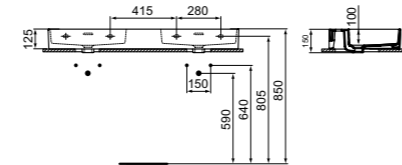

BASIN 100CM WITHOUT TAP HOLE

MODEL	SKU
With Overflow, No tap hole	T390401
With Overflow, No tap hole, Grinded	T390801

1. 100x45 cm basin
   - Slotted overflow
   - No tap hole
   - Wall-mounted installation
2. Grinded model for lay on installation
   - Chrome design siphon and ceramic free flow waste with coloured cover available (see page 141)

DOUBLE BASIN 120CM WITH 1 TAP HOLE

MODEL	SKU
With Overflow, 1 tap hole	T373101
With Overflow, 1 tap hole, Grinded	T391301

1. 120x45 cm double basin
   - Slotted overflow
   - 1 tap hole for each basin
   - Wall-mounted installation
2. Grinded model for lay on installation
   - Chrome design siphon and ceramic free flow waste with coloured cover available (see page 141)

DOUBLE BASIN 120CM WITH 3 TAP HOLES

MODEL	SKU
With Overflow, 3 tap holes	T391001
With Overflow, 3 tap holes, Grinded	T391401

1. 120x45 cm double basin
   - Slotted overflow
   - 3 tap holes for each basin
   - Wall-mounted installation
2. Grinded model for lay on installation
   - Chrome design siphon and ceramic free flow waste with coloured cover available (see page 141)

DOUBLE BASIN 120CM WITHOUT TAP HOLE

MODEL	SKU
With Overflow, No tap hole	T391101
With Overflow, No tap hole, Grinded	T391501

1. 120x45 cm double basin
   - Slotted overflow
   - No tap hole
   - Wall-mounted installation
2. Grinded model for lay on installation
   - Chrome design siphon and ceramic free flow waste with coloured cover available (see page 141)

VESSEL 50X40CM WITH 1 TAP HOLE

MODEL	SKU
With Overflow, 1 tap hole	T374101

1. 50x40 cm vessel
   - With slotted overflow
   - With 1 tap hole
   - For lay-on installation only
2. Glazed on all 4 sides
   - Chrome design siphon and ceramic free flow waste with coloured cover available (see page 141)

VESSEL 60X40CM WITHOUT TAP HOLE

MODEL	SKU
No Overflow, No tap hole	T374001

- 60x40 cm vessel
- No overflow
- No tap hole