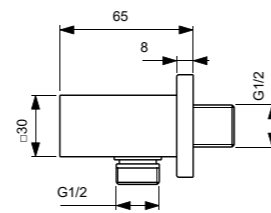

SHOWER ACCESSORIES

SHOWER HOSE

MODEL	CHROME	SILVER STORM	BRUSHED GOLD	MAGNETIC GREY
1750mm	A4109AA	A4109GN	A4109A2	A4109A5
1600mm	A3330AA	A3330GN	A3330A2	A3330A5

· IdealFlex shower hose

SQUARE WALL BRACKET

MODEL	CHROME	SILVER STORM	BRUSHED GOLD	MAGNETIC GREY
Wall bracket	BC770AA	BC770GN	BC770A2	BC770A5

· Metal wall bracket
· Square design

· With plastic insert

ROUND WALL BRACKET

MODEL	CHROME	SILVER STORM	BRUSHED GOLD	MAGNETIC GREY
Wall bracket	BC806AA	BC806GN	BC806A2	BC806A5

· Metal Wall Bracket
· Round design

· With plastic insert

SQUARE WALL BRACKET 1/2" CONNECTION

MODEL	CHROME	SILVER STORM	BRUSHED GOLD	MAGNETIC GREY
Wall bracket with connection	BC771AA	BC771GN	BC771A2	BC771A5

· Wall bracket with integrated wall elbow
· Square design

· With plastic insert
· With back-flow prevention