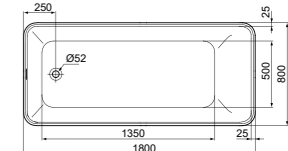

· Water Capacity: 430lt
 · Norm: EN 14516
 · Waste: 52mm waste & waste cover included (covered in solid surface mat white)

Our rings are an enduring symbol of Ideal Standard Group.

They represent the partnerships that happen during the process of creation; the collaborations between ourselves and architects, our engineers and customers, our craftspeople and the world's leading industrial designers of today.