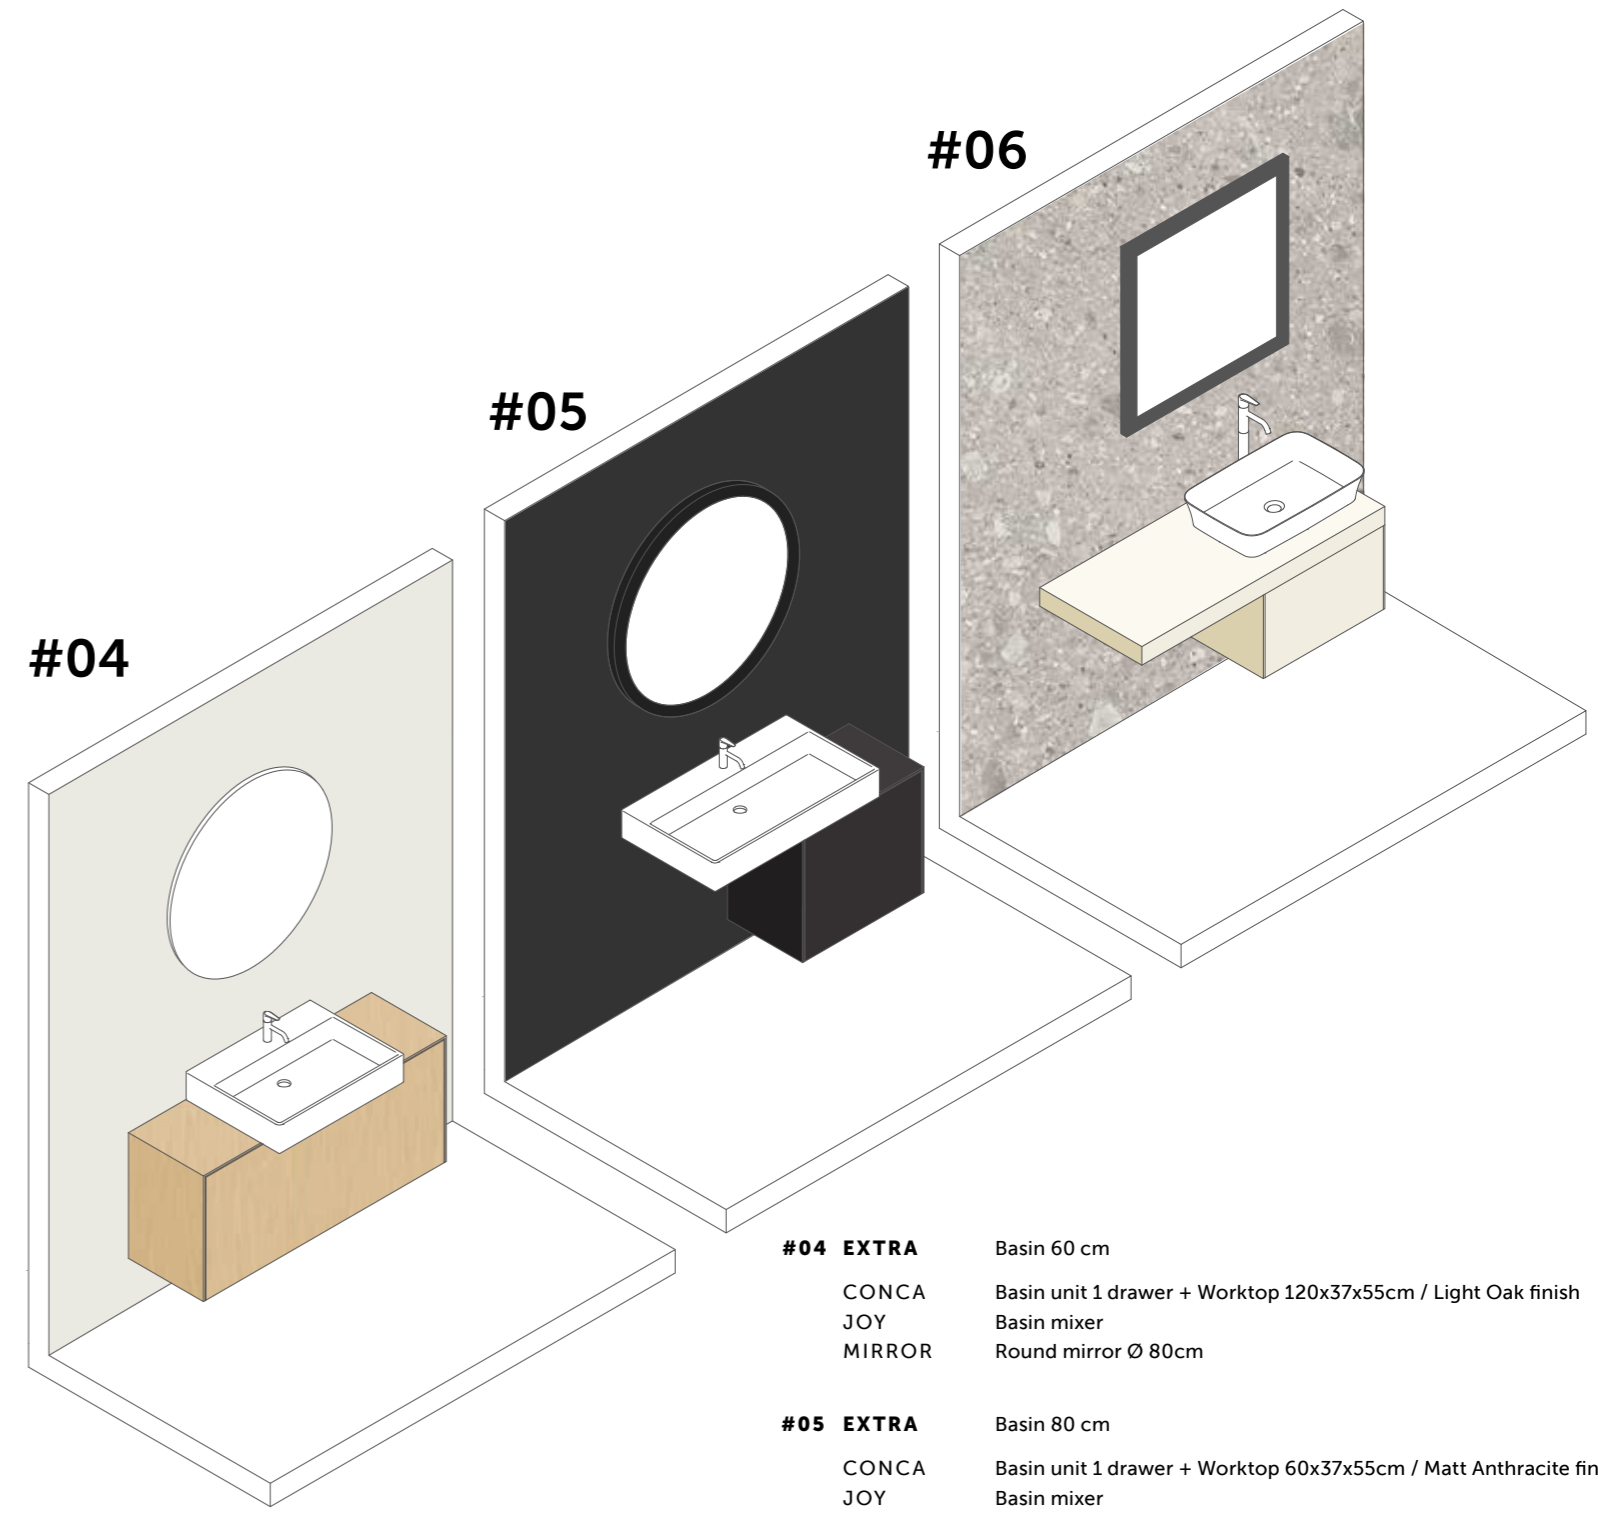

Endless configurations

EXPRESS YOUR VISION.
 COMBINE CONCA FURNITURE WITH OUR WASHBASINS
 COLLECTIONS TO CREATE UNIQUE COMPOSITIONS.
 THE POSSIBILITIES ARE ENDLESS.
 SUGGESTED CONFIGURATIONS:

- #01 CONCA** Round vessel 45 cm and free-standing pedestal
 CONCA Basin unit 1 drawer + worktop 80x37x55cm / Dark Walnut finish
 JOY Wall mounted basin mixer 2 holes, 180mm spout
 MIRROR Round mirror Ø100cm
- #02 CONCA** Basin 80 cm
 CONCA Basin unit 2 drawers + worktop 120x50x55cm / Smoked Oak finish
 CONCA Basin mixer
 MIRROR Square mirror 100cm / Black frame
- #03 CONCA** Basin 60 cm
 CONCA Basin unit 1 drawer + Worktop 120x37x55cm / Matt Sunset finish
 CONCA Basin mixer
 MIRROR Round mirror Ø100cm