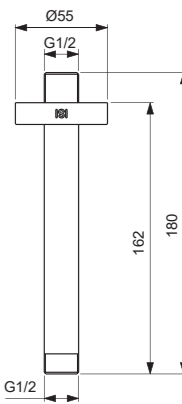

CEILING CONNECTION 150MM

MODEL	CHROME	SILVER STORM	BRUSHED GOLD	MAGNETIC GREY
150 mm	B9446AA	B9446GN	B9446A2	B9446A5

· 150mm ceiling connection
· For head shower

· Metal escutcheon