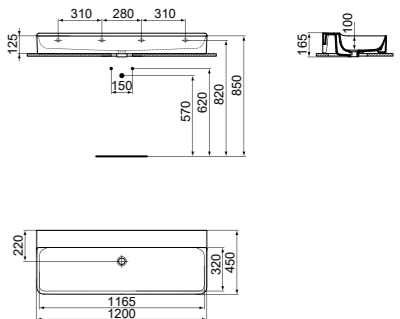

BASIN 120CM WITH 1 TAP HOLE

MODEL	FINISHING	SKU
No Overflow, 1 tap hole	White Gloss White Silk*	T369401 T3694V1
No Overflow, 1 tap hole, Grinded	White Gloss White Silk*	T383801 T3838V1

- 120x45 cm basin
- Slotted overflow
- 1 tap hole
- Wall-mounted installation

BASIN 120CM WITH 3 TAP HOLES

MODEL	FINISHING	SKU
With Overflow, 3 tap holes	White Gloss	T380401
With Overflow, 3 tap holes, Grinded	White Gloss	T384001

- 120x45 cm basin
- Slotted overflow
- 3 tap holes
- Wall-mounted installation

BASIN 120CM WITHOUT TAP HOLE

MODEL	FINISHING	SKU
With Overflow, No tap hole	White Gloss	T380501
With Overflow, No tap hole, Grinded	White Gloss	T384101

- 120x45 cm basin
- Slotted overflow
- No tap hole
- Wall-mounted installation

BASIN 120CM WITH 1 TAP HOLE

MODEL	FINISHING	SKU
No Overflow, 1 tap hole	White Gloss	T380601
No Overflow, 1 tap hole, Grinded	White Gloss	T384201

- 120x45 cm basin
- Slotted overflow
- 1 tap hole
- Wall-mounted installation

BASIN 120CM WITH 3 TAP HOLES

MODEL	FINISHING	SKU
No Overflow, 3 tap holes	White Gloss	T380701
No Overflow, 3 tap holes, Grinded	White Gloss	T384301

- 120x45 cm basin
- No overflow
- 3 tap holes
- Wall-mounted installation

BASIN 120CM WITHOUT TAP HOLE

MODEL	FINISHING	SKU
No Overflow, No tap hole	White Gloss	T380901
No Overflow, No tap hole, Grinded	White Gloss	T384501

- 120x45 cm basin
- No overflow
- No tap hole
- Wall-mounted installation

BASIN 120CM WITH 2 TAP HOLES

MODEL	FINISHING	SKU
With Overflow, 2 tap holes	White Glossy	T380301
With Overflow, 2 tap holes, Grinded	White Glossy	T383901

- 120x45 cm basin
- Slotted overflow
- Two tap holes for dual user functionality
- Wall-mounted installation

- Grinded model for lay on installation
- Chrome design siphon and ceramic free flow waste with coloured cover available (see page 141)