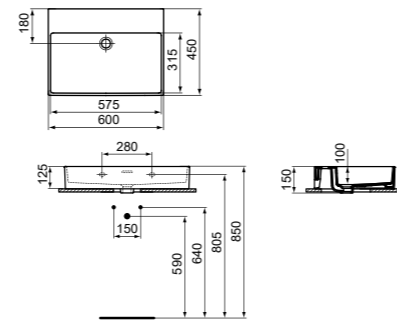

BASIN 70CM WITH 1 TAP HOLE

MODEL	SKU
With Overflow, 1 tap hole	T372801
With Overflow, 1 tap hole, Grinded	T389401

· 70x45 cm basin
· Slotted overflow
· 1 tap hole
· Wall-mounted installation

· Grinded model for lay on installation
· Chrome design siphon and ceramic free flow waste with coloured cover available (see page 141)