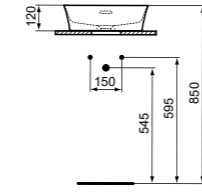

VESSEL Ø40CM WITHOUT TAP HOLE

MODEL	FINISHING	SKU
No overflow, No tap hole	White White IdealPlus Coloured*	E139801 E1398MA E1398...

- 40x40 cm vessel
- Round
- 3.8mm radii
- Features Diamatec® technology
- No overflow

- No tap hole
- IdealPlus treatment available on E1398MA
- Chrome design siphon and ceramic free flow waste with coloured cover available (see page 141)

VESSEL Ø40CM WITHOUT TAP HOLE

MODEL	FINISHING	SKU
With overflow, No tap hole**	White White IdealPlus Coloured*	E141301 E1413MA E1413...

- 40x40 cm vessel
- Round
- 3.8mm radii
- Features Diamatec® technology
- With overflow

- No tap hole
- IdealPlus treatment available on E1413MA
- Chrome design siphon and ceramic free flow waste with coloured cover available (see page 141)

VESSEL 55CM WITHOUT TAP HOLE

MODEL	FINISHING	SKU
No overflow, No tap hole	White White IdealPlus Coloured*	E207601 E2076MA E2076...

- 55x38 cm vessel
- Rectangular
- 3.8mm radii
- Features Diamatec® technology
- No overflow

- No tap hole
- IdealPlus treatment available on E2076MA
- Chrome design siphon and ceramic free flow waste with coloured cover available (see page 141)

VESSEL 55CM WITHOUT TAP HOLE

MODEL	FINISHING	SKU
With overflow, No tap hole	White White IdealPlus Coloured*	E207801 E2078MA E2078...

- 55x38 cm vessel
- Rectangular
- 3.8mm radii
- Features Diamatec technology
- With overflow

- No tap hole
- IdealPlus treatment available on E2078MA
- Chrome design siphon and ceramic free flow waste with coloured cover available (see page 141)

VESSEL 55CM WITH 1 TAP HOLE

MODEL	FINISHING	SKU
With overflow, 1 tap hole	White White IdealPlus Coloured*	E207701 E2077MA E2077...

- 55x38 cm vessel
- Rectangular
- 3.8mm radii
- Features Diamatec technology
- With overflow