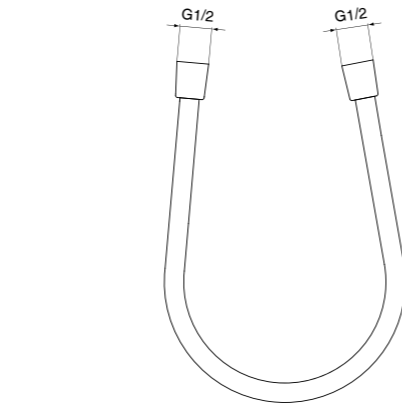

SHOWER ACCESSORIES

SHOWER HOSE

MODEL	CHROME	SILVER STORM	BRUSHED GOLD	MAGNETIC GREY
1750mm	A4109AA	A4109GN	A4109A2	A4109A5
1600mm	A3330AA	A3330GN	A3330A2	A3330A5

· IdealFlex shower hose

SQUARE WALL BRACKET

MODEL	CHROME	SILVER STORM	BRUSHED GOLD	MAGNETIC GREY
Wall bracket	BC770AA	BC770GN	BC770A2	BC770A5

· Metal wall bracket
· Square design

· With plastic insert

ROUND WALL BRACKET

MODEL	CHROME	SILVER STORM	BRUSHED GOLD	MAGNETIC GREY
Wall bracket	BC806AA	BC806GN	BC806A2	BC806A5

· Metal Wall Bracket
· Round design

· With plastic insert

SQUARE WALL BRACKET 1/2" CONNECTION

MODEL	CHROME	SILVER STORM	BRUSHED GOLD	MAGNETIC GREY
Wall bracket with connection	BC771AA	BC771GN	BC771A2	BC771A5

· Wall bracket with integrated wall elbow
· Square design

· With plastic insert
· With back-flow prevention